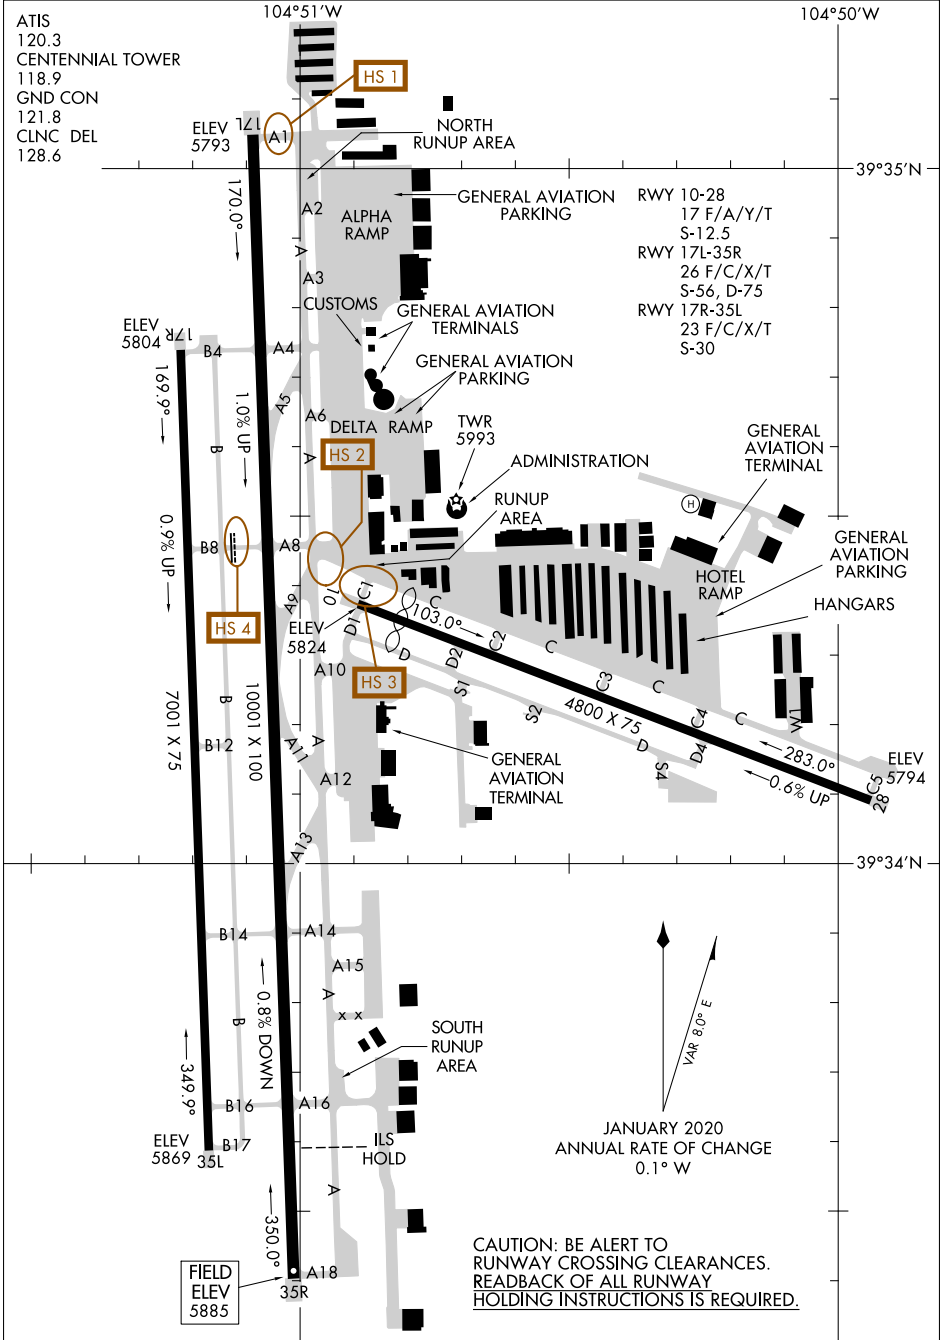

AIRPORT DIAGRAM

AL-5715 (FAA)

CENTENNIAL (APA)
DENVER, COLORADO

SW-1, 16 JUN 2022 to 14 JUL 2022

SW-1, 16 JUN 2022 to 14 JUL 2022

AIRPORT DIAGRAM

DENVER, COLORADO
CENTENNIAL (APA)