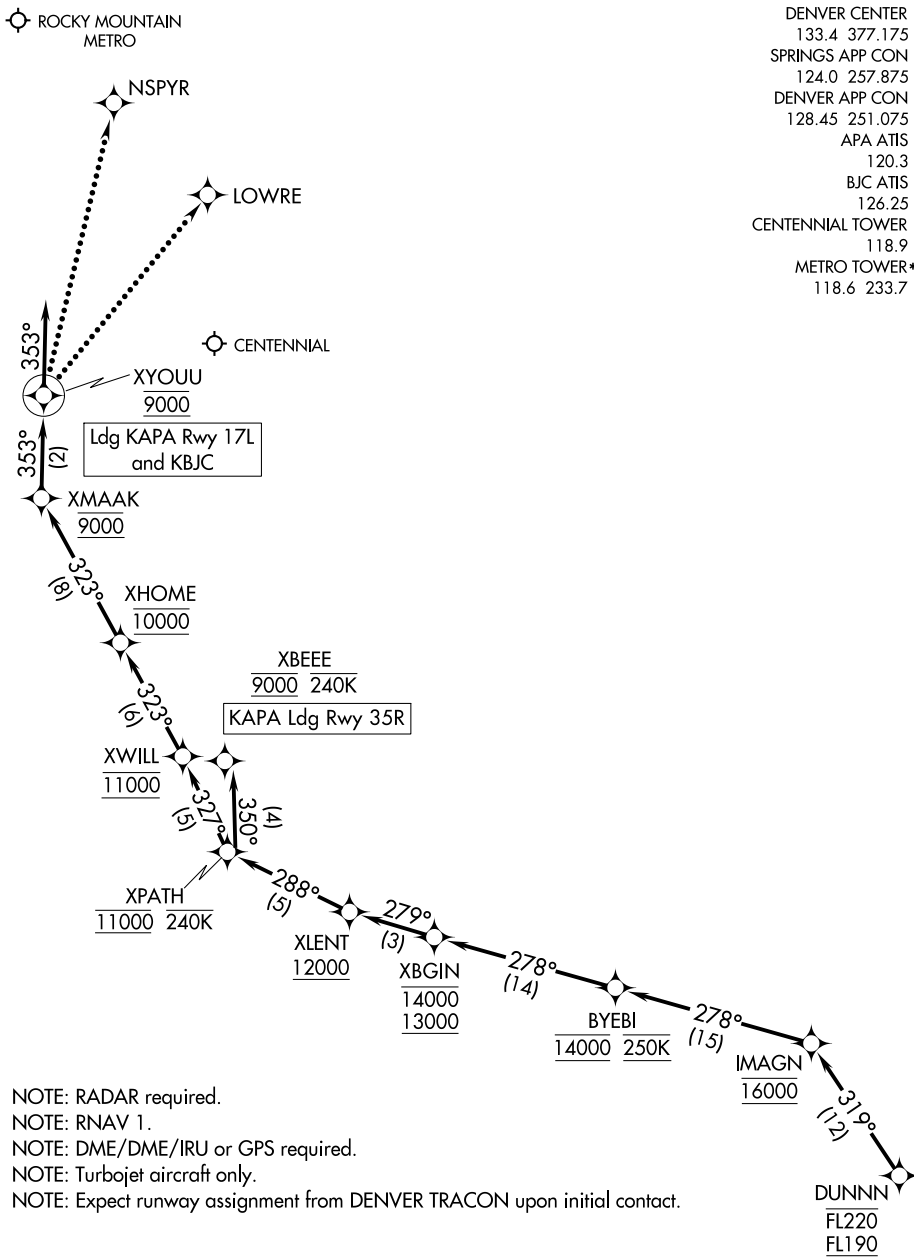

DUNNN FOUR ARRIVAL (RNAV) Arrival Routes

DENVER, COLORADO

NOTE: RADAR required.

NOTE: RNAV 1.

NOTE: DME/DME/IRU or GPS required.

NOTE: Turbojet aircraft only.

NOTE: Expect runway assignment from DENVER TRACON upon initial contact.

NOTE: Chart not to scale.

(NARRATIVE ON FOLLOWING PAGE)

SW-1, 16 JUN 2022 to 14 JUL 2022

SW-1, 16 JUN 2022 to 14 JUL 2022