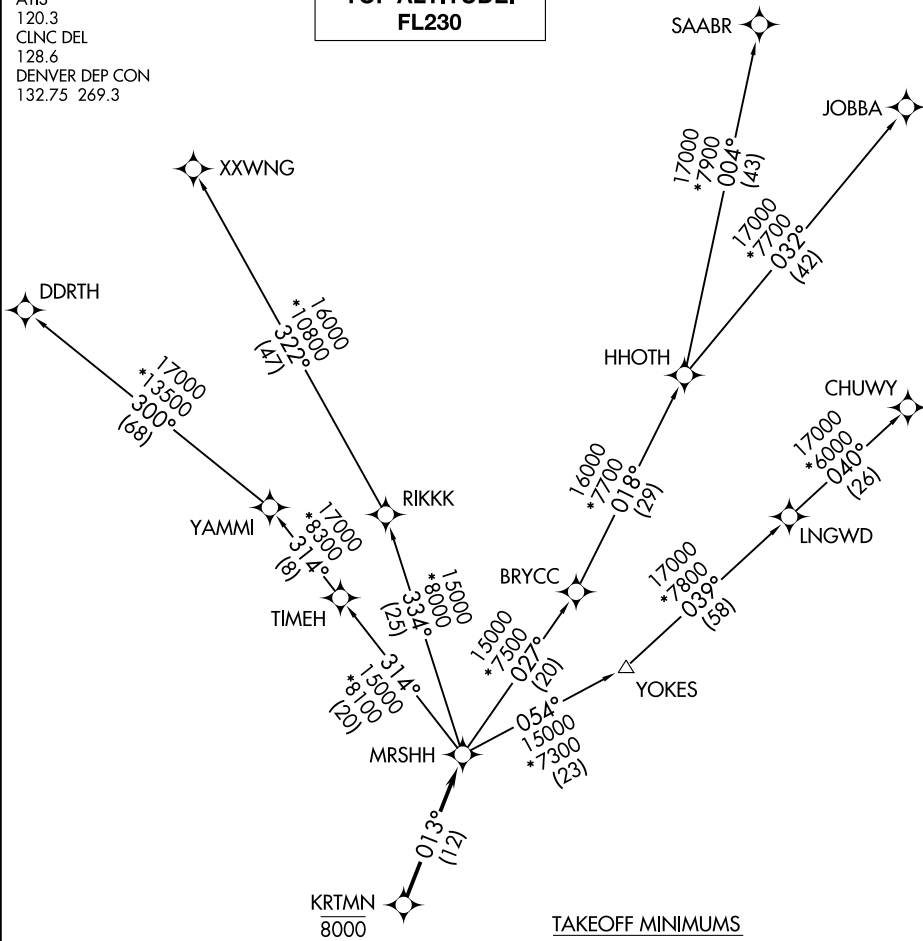

ATIS
120.3
CLNC DEL
128.6
DENVER DEP CON
132.75 269.3

**TOP ALTITUDE:
FL230**

NOTE: Chart not to scale.

(NARRATIVE ON FOLLOWING PAGE)

SW-1, 16 JUN 2022 to 14 JUL 2022

SW-1, 16 JUN 2022 to 14 JUL 2022