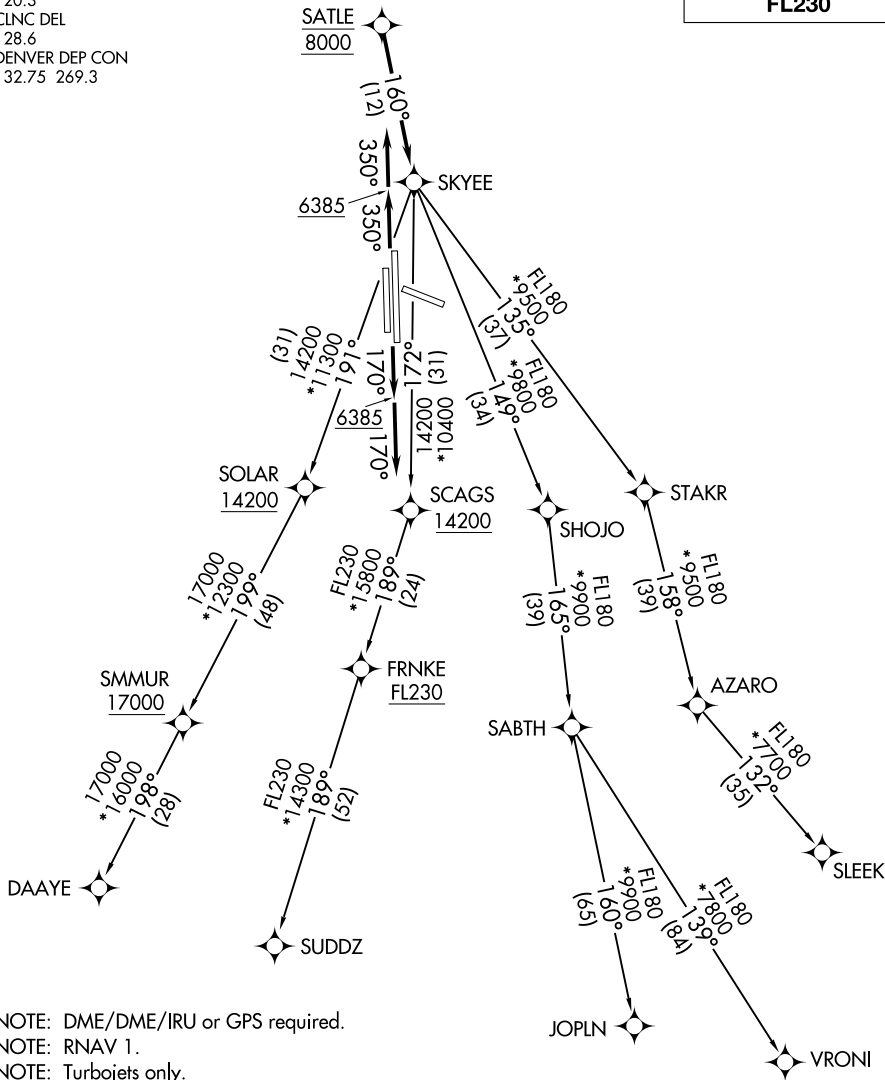

SKYEE ONE DEPARTURE (RNAV)

AL-5715 (FAA)

CENTENNIAL (APA)
DENVER, COLORADO

ATIS
120.3
CLNC DEL
128.6
DENVER DEP CON
132.75 269.3

**TOP ALTITUDE:
FL230**

SW-1, 16 JUN 2022 to 14 JUL 2022

SW-1, 16 JUN 2022 to 14 JUL 2022

NOTE: DME/DME/IRU or GPS required.
NOTE: RNAV 1.
NOTE: Turbojets only.
NOTE: RADAR required.

TAKEOFF MINIMUMS

Rwys 10, 28: NA.
Rwy 17L: Standard with minimum climb of 255' per NM to 8000.
Rwy 17R: Standard with minimum climb of 370' per NM to 8000.
Rwys 35L/R: Standard.

(NARRATIVE ON FOLLOWING PAGE)

NOTE: Chart not to scale.

SKYEE ONE DEPARTURE (RNAV)