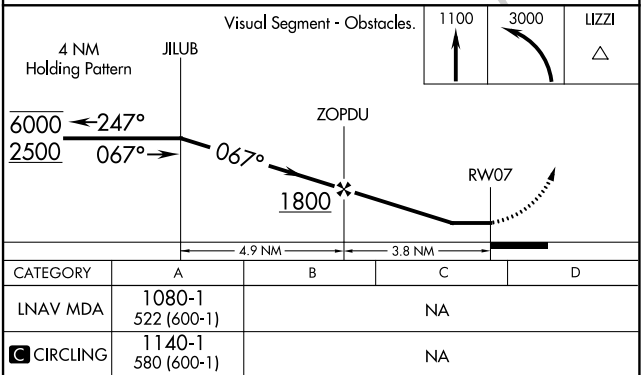

APP CRS <b>067°</b>	Rwy Idg <b>2900</b>
	TDZE <b>558</b>
	Apt Elev <b>560</b>

# RNAV (GPS) RWY 7

SKY MANOR (N40)

RNP APCH. ▼ ▲	Procedure NA at night. When local altimeter setting not received, use Lehigh Valley Intl altimeter setting. Rwy 7 helicopter visibility reduction below 1 SM NA.	MISSED APPROACH: Climb to 1100 then climbing left turn to 3000 direct UZZI and hold.
AWOS-3 <b>121.725</b>	ALLENTOWN APP CON <b>119.65 124.45 351.8</b>	UNICOM <b>122.975 (CTAF) 0</b>