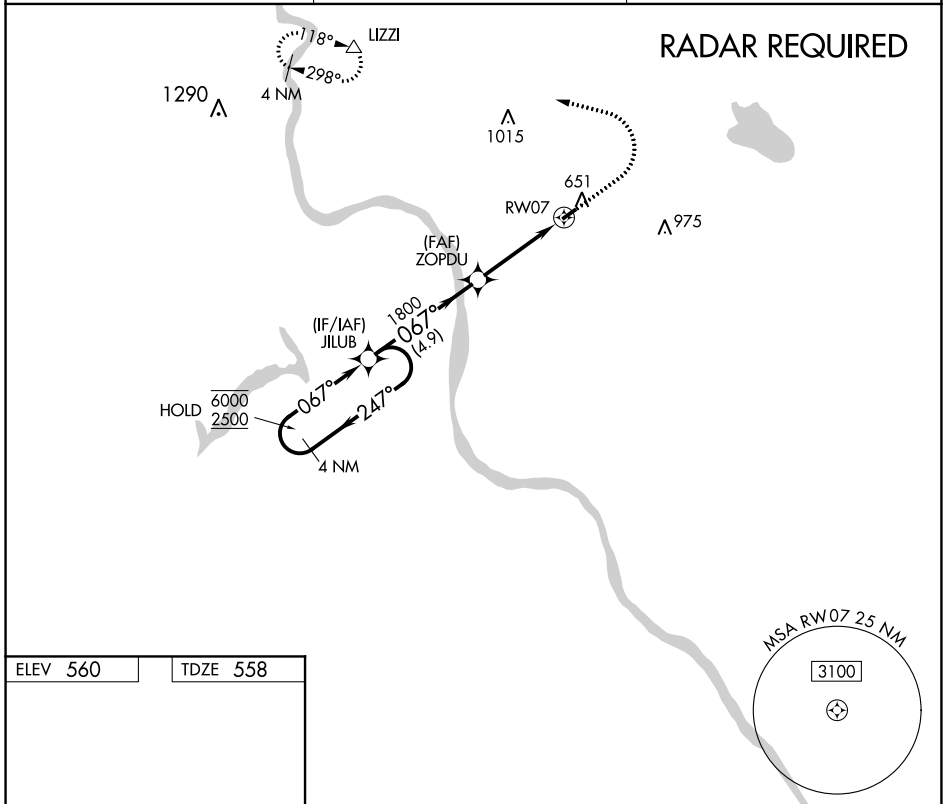

APP CRS <b>067°</b>	Rwy Idg <b>2900</b>
	TDZE <b>558</b>
	Apt Elev <b>560</b>

# RNAV (GPS) RWY 7

SKY MANOR (N40)

RNP APCH. ▼ ▲	Procedure NA at night. When local altimeter setting not received, use Lehigh Valley Intl altimeter setting. Rwy 7 helicopter visibility reduction below 1 SM NA.	MISSED APPROACH: Climb to 1100 then climbing left turn to 3000 direct UZZI and hold.
AWOS-3 <b>121.725</b>	ALLENTOWN APP CON <b>119.65 124.45 351.8</b>	UNICOM <b>122.975 (CTAF) 0</b>

NE-2, 16 JUN 2022 to 14 JUL 2022

NE-2, 16 JUN 2022 to 14 JUL 2022