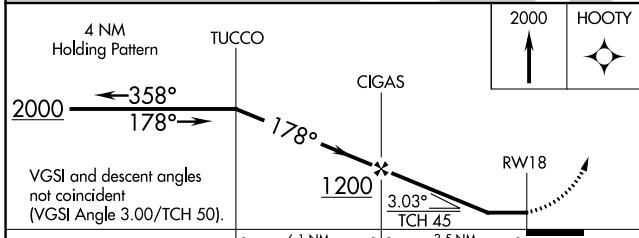

APP CRS	Rwy Idg	4058
178°	TDZE	28
	Apt Elev	28

RNAV (GPS) RWY 18

SLIDELL (ASD)

RNP APCH.		MISSED APPROACH: Climb to 2000 direct HOOTY and hold.	
NA Helicopter visibility reduction below 1 SM NA.			
ASOS	NEW ORLEANS APP CON	UNICOM	GCO
132.475	133.15 290.3	122.8 (CTAF) ①	135.075