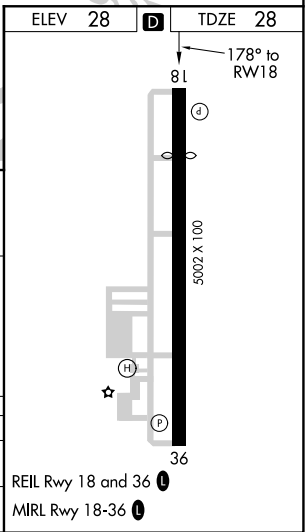

SC-4, 16 JUN 2022 to 14 JUL 2022

SC-4, 16 JUN 2022 to 14 JUL 2022