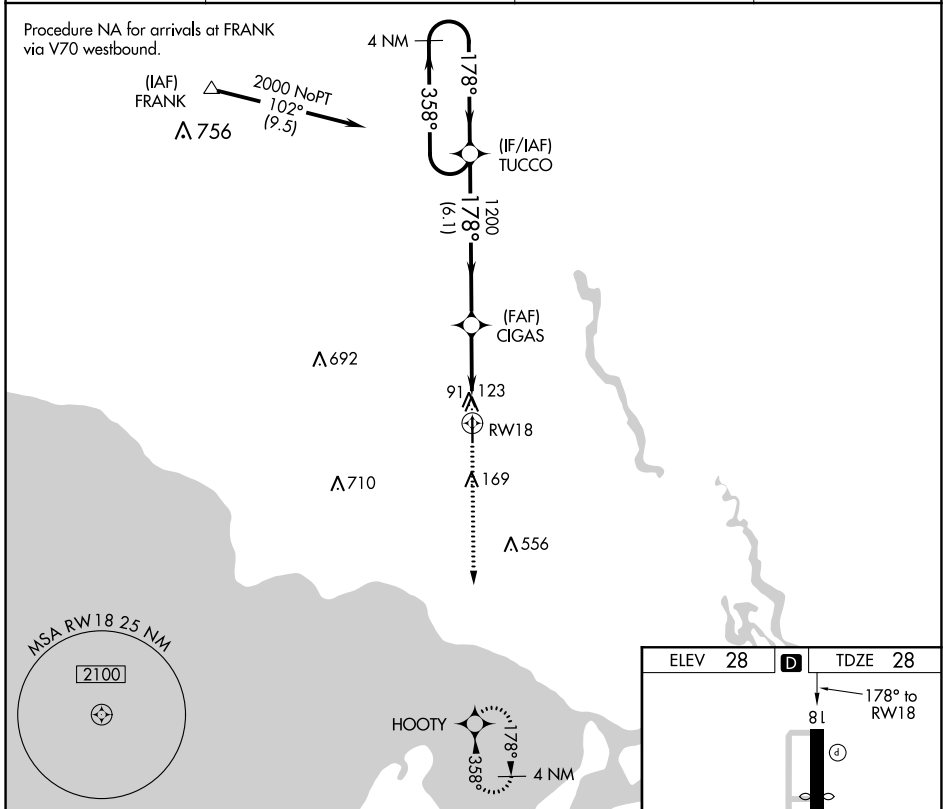

APP CRS	Rwy Idg	4058
178°	TDZE	28
	Apt Elev	28

RNAV (GPS) RWY 18

SLIDELL (ASD)

RNP APCH.		MISSED APPROACH: Climb to 2000 direct HOOTY and hold.	
NA Helicopter visibility reduction below 1 SM NA.			
ASOS	NEW ORLEANS APP CON	UNICOM	GCO
132.475	133.15 290.3	122.8 (CTAF) ①	135.075

CATEGORY	A	B	C	D
RNAV MDA	400-1 372 (400-1)			NA
CIRCLING	480-1	452 (500-1)	580-1½ 552 (600-1½)	NA

SC-4, 16 JUN 2022 to 14 JUL 2022

SC-4, 16 JUN 2022 to 14 JUL 2022