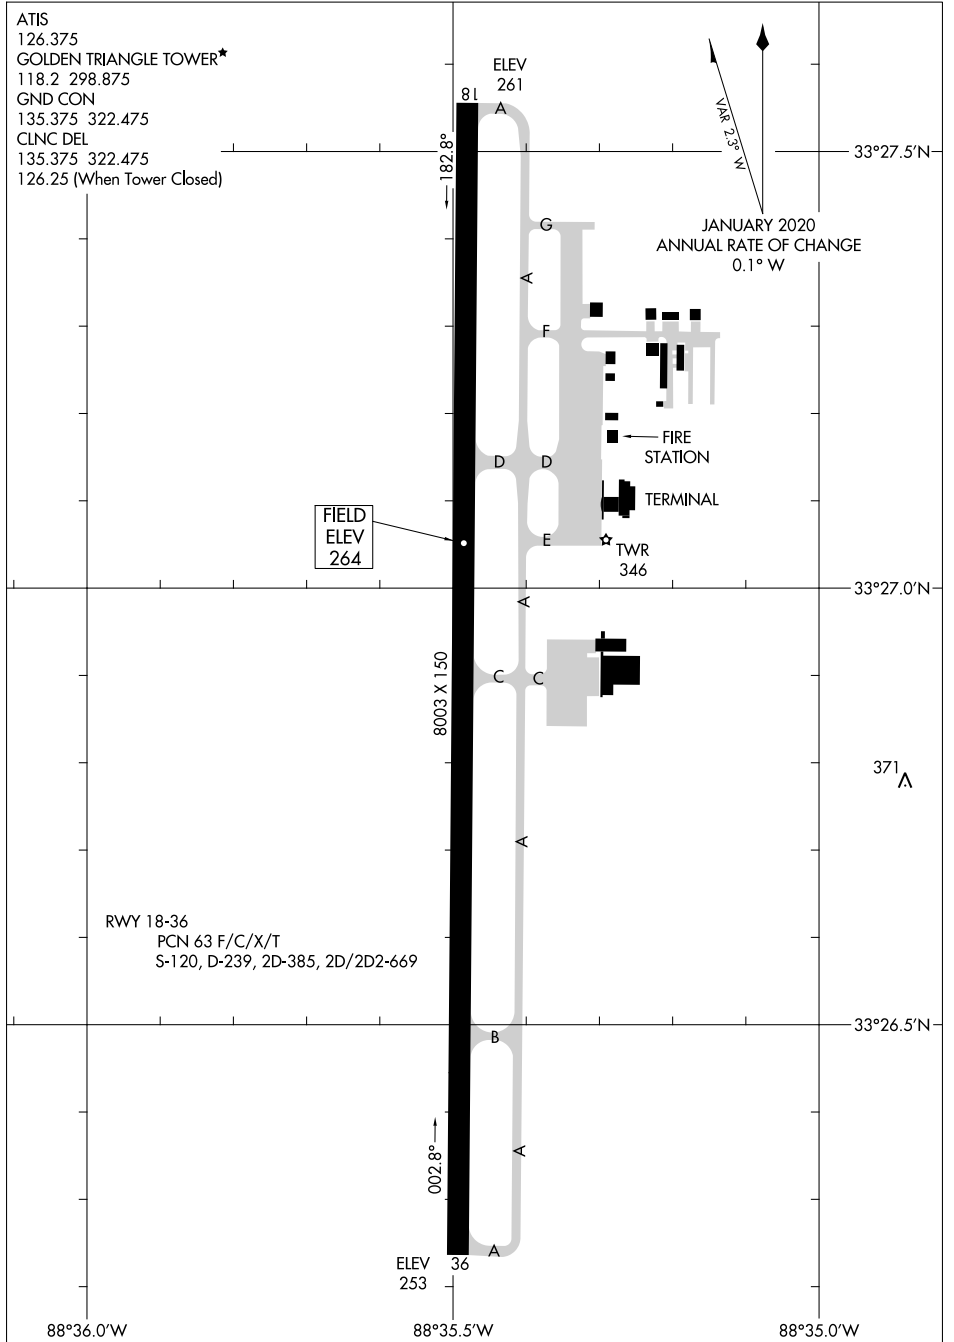

AIRPORT DIAGRAM

ATIS
 126.375
 GOLDEN TRIANGLE TOWER*
 118.2 298.875
 GND CON
 135.375 322.475
 CLNC DEL
 135.375 322.475
 126.25 (When Tower Closed)

SC-4, 16 JUN 2022 to 14 JUL 2022

SC-4, 16 JUN 2022 to 14 JUL 2022

AIRPORT DIAGRAM