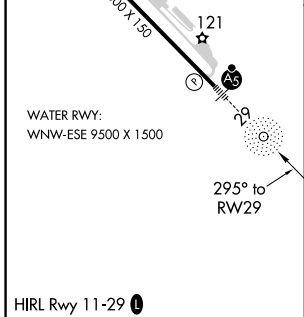

APP CRS <b>295°</b>	Rwy Idg TDZE Apt Elev	<b>N/A</b> <b>N/A</b> <b>92</b>
------------------------	-----------------------------	---------------------------------------

# RNAV (GPS)-B

KETCHIKAN INTL (KTN)(PAKT)

RNP APCH.	MISSED APPROACH: Climb to 5000 direct CLOYD and on track 296° to DOOZI and hold.
Circling NA northeast of Rwy 29-11.	

AFIS <b>134.45</b>	ANCHORAGE CENTER <b>118.5 284.6</b>	KETCHIKAN RADIO <b>123.6 (CTAF) 0</b>
-----------------------	--	--

CATEGORY	A	B	C	D
CIRCLING	1980-1¼ 1888 (1900-1¼)	2620-1½ 2528 (2600-1½)	2880-3	2788 (2800-3)

AK, 19 MAY 2022 to 14 JUL 2022

AK, 19 MAY 2022 to 14 JUL 2022