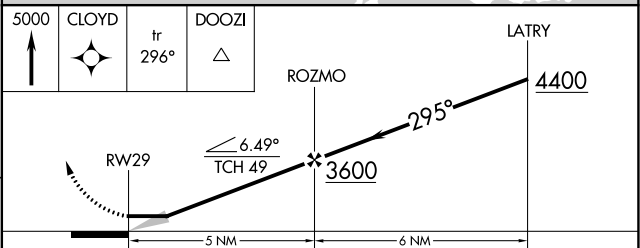

APP CRS <b>295°</b>	Rwy Idg TDZE Apt Elev	<b>N/A</b> <b>N/A</b> <b>92</b>
------------------------	-----------------------------	---------------------------------------

# RNAV (GPS)-B

KETCHIKAN INTL (KTN)(PAKT)

RNP APCH.	MISSED APPROACH: Climb to 5000 direct CLOYD and on track 296° to DOOZI and hold.
Circling NA northeast of Rwy 29-11.	

AFIS <b>134.45</b>	ANCHORAGE CENTER <b>118.5 284.6</b>	KETCHIKAN RADIO <b>123.6 (CTAF) 0</b>
-----------------------	--	--

CATEGORY	A	B	C	D
CIRCLING	1980-1¼ 1888 (1900-1¼)	2620-1½ 2528 (2600-1½)	2880-3	2788 (2800-3)

AK, 19 MAY 2022 to 14 JUL 2022

AK, 19 MAY 2022 to 14 JUL 2022