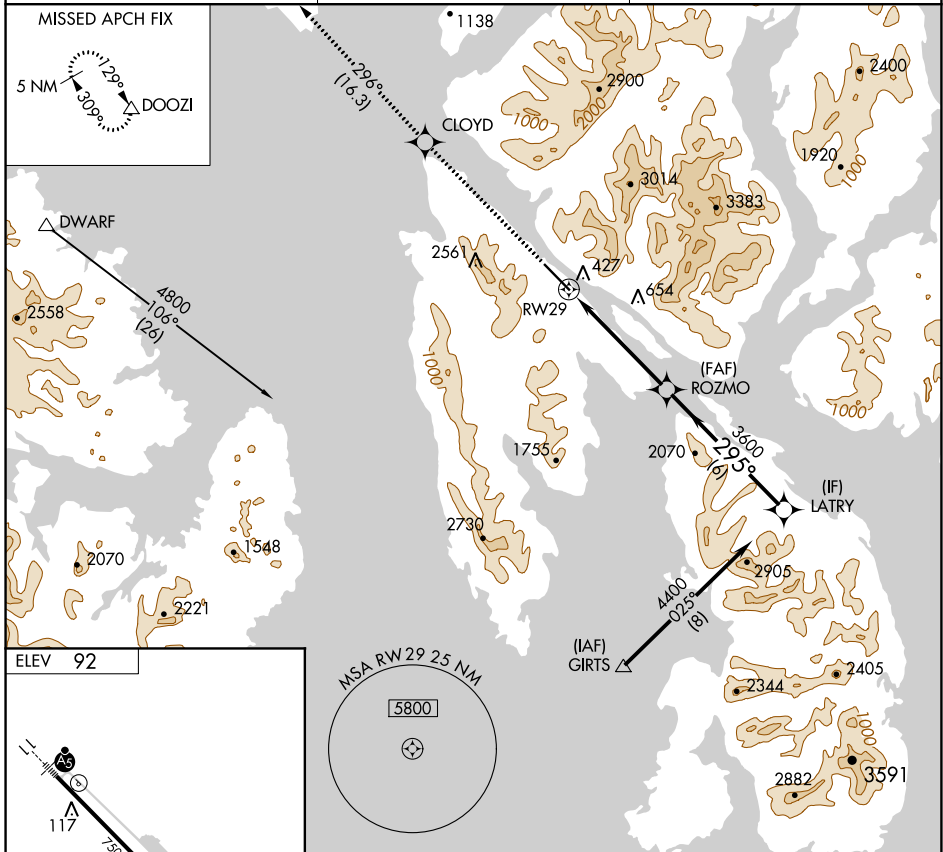

APP CRS <b>295°</b>	Rwy Idg TDZE Apt Elev	<b>N/A</b> <b>N/A</b> <b>92</b>
------------------------	-----------------------------	---------------------------------------

# RNAV (GPS)-B

KETCHIKAN INTL (KTN)(PAKT)

RNP APCH.	MISSED APPROACH: Climb to 5000 direct CLOYD and on track 296° to DOOZI and hold.
Circling NA northeast of Rwy 29-11.	

AFIS <b>134.45</b>	ANCHORAGE CENTER <b>118.5 284.6</b>	KETCHIKAN RADIO <b>123.6 (CTAF) 0</b>
-----------------------	--	--

CATEGORY	A	B	C	D
CIRCLING	1980-1¼ 1888 (1900-1¼)	2620-1½ 2528 (2600-1½)	2880-3	2788 (2800-3)

AK, 19 MAY 2022 to 14 JUL 2022

AK, 19 MAY 2022 to 14 JUL 2022