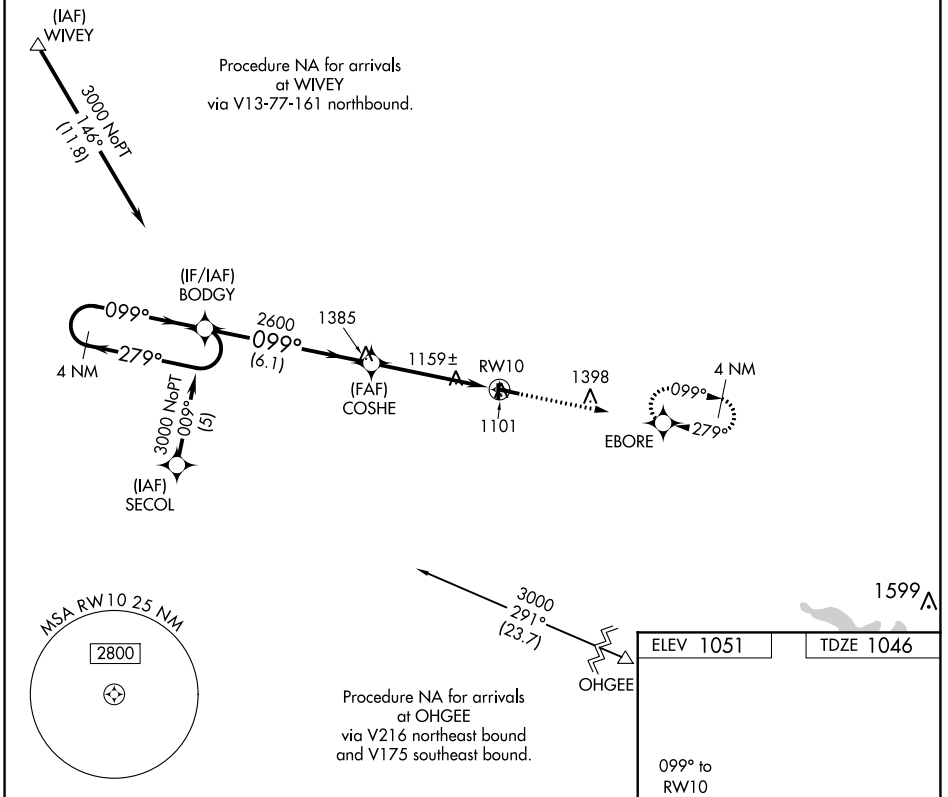

APP CRS	Rwy Idg	4000
099°	TDZE	1046
	Apt Elev	1051

RNAV (GPS) RWY 10

CHARITON MUNI (CNC)

RNP APCH.		MISSED APPROACH: Climb to 3000 direct EBORE and hold.
AWOS-3 125.525	DES MOINES APP CON 135.2 360.7	UNICOM 122.8 (CTAF) 0

CATEGORY	A	B	C	D
RNAV MDA	1440-1	394 (400-1)		NA
CIRCLING	1540-1	489 (500-1)		NA

REIL Rwy 10, 17, 28 and 35 0

MIRL Rwy 10-28 and 17-35 0

NC-3, 16 JUN 2022 to 14 JUL 2022

NC-3, 16 JUN 2022 to 14 JUL 2022