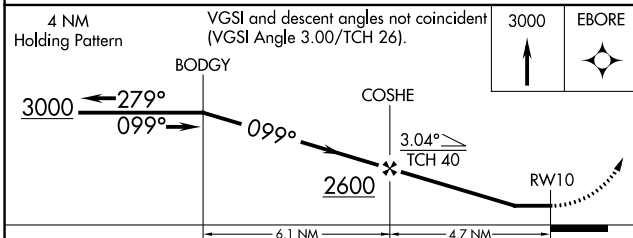

APP CRS	Rwy Idg	4000
099°	TDZE	1046
	Apt Elev	1051

RNAV (GPS) RWY 10

CHARITON MUNI (CNC)

RNP APCH.		MISSED APPROACH: Climb to 3000 direct EBORE and hold.
AWOS-3 125.525	DES MOINES APP CON 135.2 360.7	UNICOM 122.8 (CTAF) 0