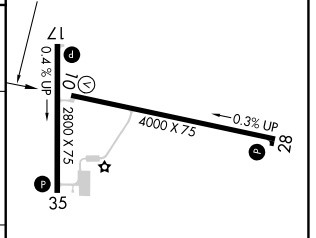

APP CRS	Rwy Idg	4000
099°	TDZE	1046
	Apt Elev	1051

RNAV (GPS) RWY 10

CHARITON MUNI (CNC)

RNP APCH.		MISSED APPROACH: Climb to 3000 direct EBORE and hold.
AWOS-3 125.525	DES MOINES APP CON 135.2 360.7	UNICOM 122.8 (CTAF) 0