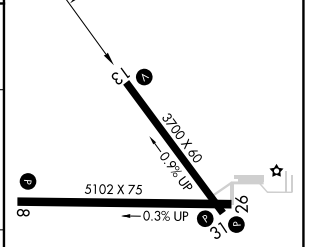

RNAV (GPS) RWY 13

SEARLE FLD (OGA)

RNP APCH.		MISSED APPROACH: Climb to 5500 direct KUYEL and hold.
AWOS-3 121.275	DENVER CENTER 132.7 397.85	UNICOM 122.8 (CTAF) 0

ELEV 3279	TDZE 3279
-----------	-----------