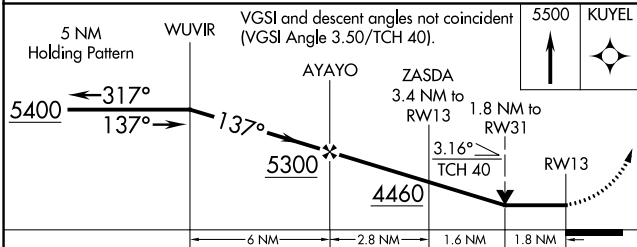

WAAS CH 93531 W13A	APP CRS 137°	Rwy Idg 3700 TDZE 3279 Apt Elev 3279
----------------------------------------	------------------------	-----------------------------------------------------------------

RNAV (GPS) RWY 13

SEARLE FLD (OGA)

RNP APCH.		MISSED APPROACH: Climb to 5500 direct KUYEL and hold.
AWOS-3 121.275	DENVER CENTER 132.7 397.85	UNICOM 122.8 (CTAF) 0

ELEV 3279	TDZE 3279
-----------	-----------