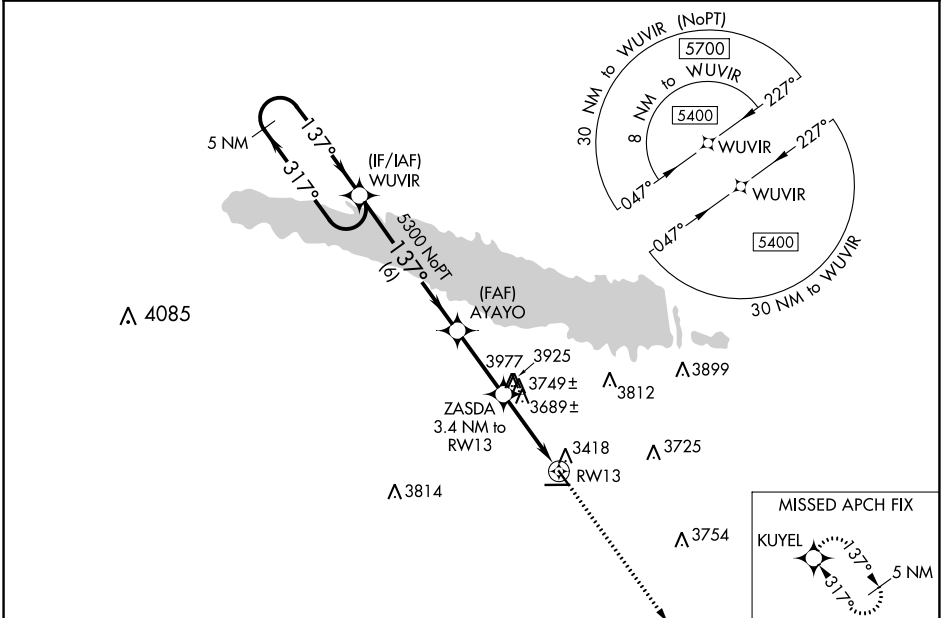

WAAS CH 93531 W13A	APP CRS 137°	Rwy Idg 3700 TDZE 3279 Apt Elev 3279
----------------------------------------	------------------------	-----------------------------------------------------------------

RNAV (GPS) RWY 13

SEARLE FLD (OGA)

RNP APCH.		MISSED APPROACH: Climb to 5500 direct KUYEL and hold.
AWOS-3 121.275	DENVER CENTER 132.7 397.85	UNICOM 122.8 (CTAF) 0

ELEV 3279	TDZE 3279
-----------	-----------

CATEGORY	A	B	C	D
LP MDA	3940-1	661 (700-1)		NA
RNAV MDA	4000-1	721 (800-1)		NA
CIRCLING	4000-1	721 (800-1)		NA

MRL Rwy 8-26 and 13-31 0

NC-2, 16 JUN 2022 to 14 JUL 2022

NC-2, 16 JUN 2022 to 14 JUL 2022