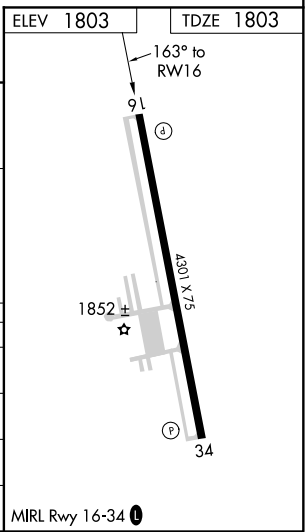

WAAS CH 77809 W16A	APP CRS 163°	Rwy Idg 4301 TDZE 1803 Apt Elev 1803
--	------------------------	---

RNAV (GPS) RWY 16

AURORA MUNI-AL POTTER FIELD (AUH)

⚠ Baro-VNAV NA when using Grand Island altimeter setting. For uncompensated Baro-VNAV systems, LNAV/VNAV NA below -18°C (0°F) or above 54°C (130°F). DME/DME RNP-0.3 NA. Visibility reduction by helicopters NA. When local altimeter setting not received, use Grand Island altimeter setting and increase all DA 41 feet and all MDA 60 feet and LPV all Cats visibility ¼ mile. VDP NA when using Grand Island altimeter setting.

MISSED APPROACH:
Climb to 3400 direct EBWIX and hold.

AWOS-3 121.225	MINNEAPOLIS CENTER 119.4 278.8	UNICOM 122.8 (CTAF) 0
--------------------------	--	---------------------------------

CATEGORY	A	B	C	D
LPV DA	2102-1	299 (300-1)		NA
LNAV/VNAV DA	2133-1¼	330 (400-1¼)		NA
LNAV MDA	2160-1	357 (400-1)		NA
C CIRCLING	2300-1 497 (500-1)	2340-1 537 (600-1)		NA