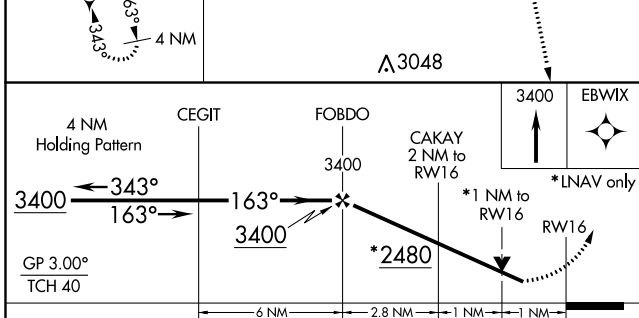

WAAS CH 77809 W16A	APP CRS 163°	Rwy Idg 4301 TDZE 1803 Apt Elev 1803
--	------------------------	---

RNAV (GPS) RWY 16

AURORA MUNI-AL POTTER FIELD (AUH)

⚠ Baro-VNAV NA when using Grand Island altimeter setting. For uncompensated Baro-VNAV systems, LNAV/VNAV NA below -18°C (0°F) or above 54°C (130°F). DME/DME RNP-0.3 NA. Visibility reduction by helicopters NA. When local altimeter setting not received, use Grand Island altimeter setting and increase all DA 41 feet and all MDA 60 feet and LPV all Cats visibility ¼ mile. VDP NA when using Grand Island altimeter setting.

MISSED APPROACH:
Climb to 3400 direct EBWIX and hold.

AWOS-3 121.225	MINNEAPOLIS CENTER 119.4 278.8	UNICOM 122.8 (CTAF) 0
--------------------------	--	---------------------------------

CATEGORY	A	B	C	D
LPV DA	2102-1	299 (300-1)		NA
LNAV/VNAV DA	2133-1¼	330 (400-1¼)		NA
LNAV MDA	2160-1	357 (400-1)		NA
C CIRCLING	2300-1 497 (500-1)	2340-1 537 (600-1)		NA