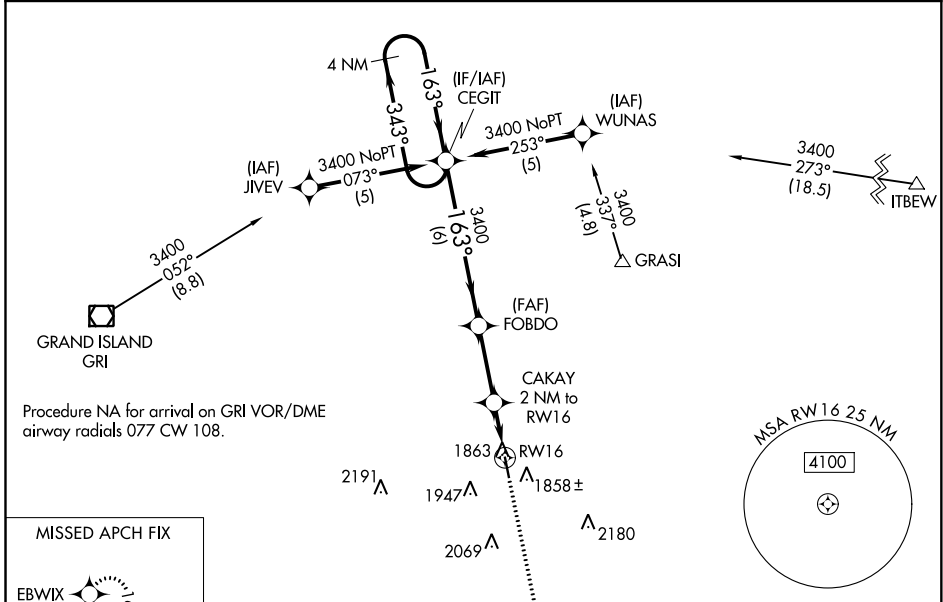

WAAS CH 77809 W16A	APP CRS 163°	Rwy Idg 4301 TDZE 1803 Apt Elev 1803
--	------------------------	---

RNAV (GPS) RWY 16

AURORA MUNI-AL POTTER FIELD (AUH)

⚠ Baro-VNAV NA when using Grand Island altimeter setting. For uncompensated Baro-VNAV systems, LNAV/VNAV NA below -18°C (0°F) or above 54°C (130°F). DME/DME RNP-0.3 NA. Visibility reduction by helicopters NA. When local altimeter setting not received, use Grand Island altimeter setting and increase all DA 41 feet and all MDA 60 feet and LPV all Cats visibility ¼ mile. VDP NA when using Grand Island altimeter setting.

MISSED APPROACH:
Climb to 3400 direct EBWIX and hold.

AWOS-3 121.225	MINNEAPOLIS CENTER 119.4 278.8	UNICOM 122.8 (CTAF) 0
--------------------------	--	---------------------------------

CATEGORY	A	B	C	D
LPV DA	2102-1	299 (300-1)		NA
LNAV/VNAV DA	2133-1¼	330 (400-1¼)		NA
LNAV MDA	2160-1	357 (400-1)		NA
C CIRCLING	2300-1 497 (500-1)	2340-1 537 (600-1)		NA