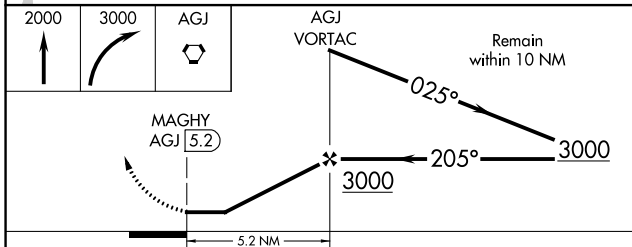

VORTAC AGJ <b>112.5</b> Chan <b>72</b>	APP CRS <b>205°</b>	Rwy Idg TDZE Apt Elev <b>1215</b>	<b>N/A</b> <b>N/A</b>
--	------------------------	---	--------------------------

**VOR-A**  
LAMPASAS (LZZ)

**⚠** When local altimeter setting not received, use Robert Gray AAF altimeter setting and increase all MDAs 80 feet and visibility Cat C ½ SM.  
**⚠** MISSED APPROACH: Climb to 2000 then climbing right turn to 3000 direct AGJ VORTAC and hold.

CATEGORY	A	B	C	D	FAF to MAP 5.2 NM					
CIRCLING	1680-1 465 (500-1)	1880-1 666 (700-1)	1880-1¼ 666 (700-1¼)	NA	Knots	60	90	120	150	180
					Min:Sec	5:12	3:28	2:36	2:05	1:44