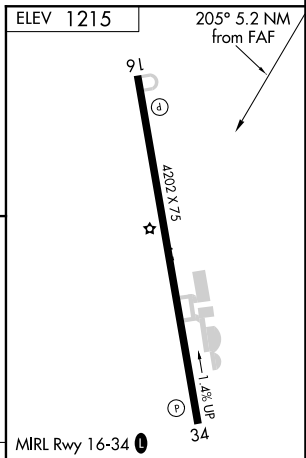

VORTAC AGJ <b>112.5</b> Chan <b>72</b>	APP CRS <b>205°</b>	Rwy Idg TDZE Apt Elev <b>1215</b>	<b>N/A</b> <b>N/A</b>
--	------------------------	---	--------------------------

**VOR-A**  
LAMPASAS (LZZ)

**⚠** When local altimeter setting not received, use Robert Gray AAF altimeter setting and increase all MDAs 80 feet and visibility Cat C ½ SM.  
**⚠** MISSED APPROACH: Climb to 2000 then climbing right turn to 3000 direct AGJ VORTAC and hold.

CATEGORY	A	B	C	D	FAF to MAP 5.2 NM					
CIRCLING	1680-1 465 (500-1)	1880-1 666 (700-1)	1880-1¼ 666 (700-1¼)	NA	Knots	60	90	120	150	180
					Min:Sec	5:12	3:28	2:36	2:05	1:44