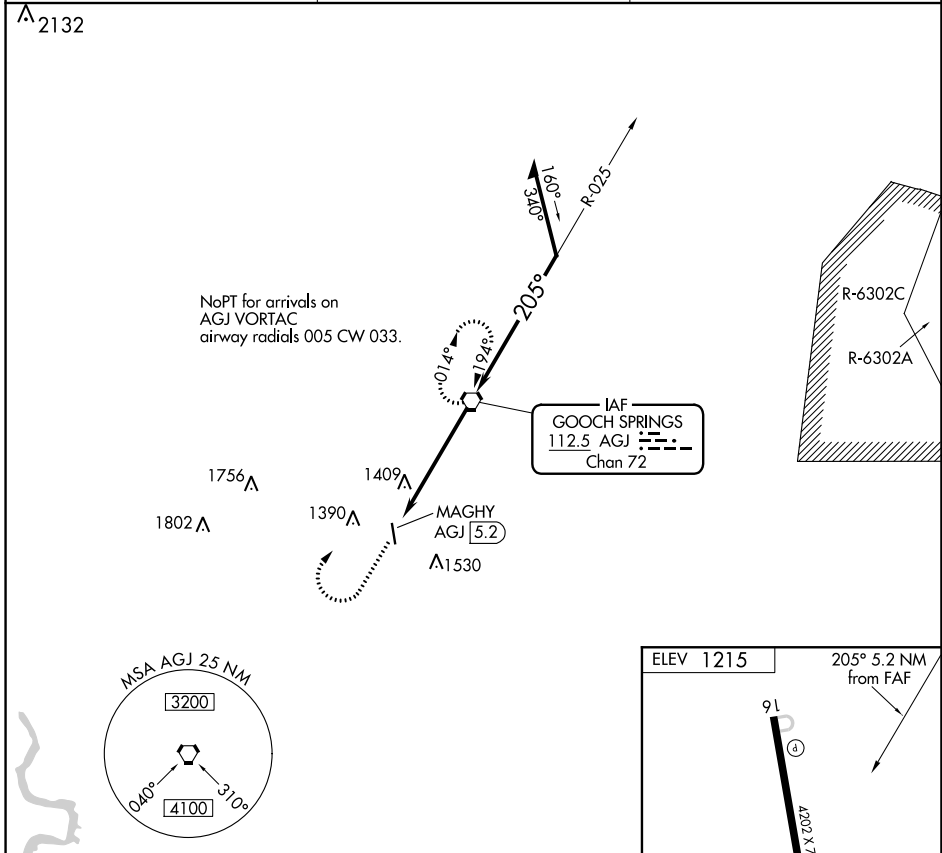

VORTAC AGJ <b>112.5</b> Chan <b>72</b>	APP CRS <b>205°</b>	Rwy Idg TDZE Apt Elev <b>1215</b>	<b>N/A</b> <b>N/A</b>
--	------------------------	---	--------------------------

**VOR-A**  
LAMPASAS (LZZ)

**⚠** When local altimeter setting not received, use Robert Gray AAF altimeter setting and increase all MDAs 80 feet and visibility Cat C ½ SM.  
**⚠** MISSED APPROACH: Climb to 2000 then climbing right turn to 3000 direct AGJ VORTAC and hold.

AWOS-3 <b>119.075</b>	GRAY APP CON <b>120.075 323.15</b>	UNICOM <b>122.8</b> (CTAF) <b>①</b>
--------------------------	---------------------------------------	--

SC-3, 16 JUN 2022 to 14 JUL 2022

SC-3, 16 JUN 2022 to 14 JUL 2022

CATEGORY	A	B	C	D	FAF to MAP 5.2 NM					
CIRCLING	1680-1 465 (500-1)	1880-1 666 (700-1)	1880-1¼ 666 (700-1¼)	NA	Knots	60	90	120	150	180
					Min:Sec	5:12	3:28	2:36	2:05	1:44