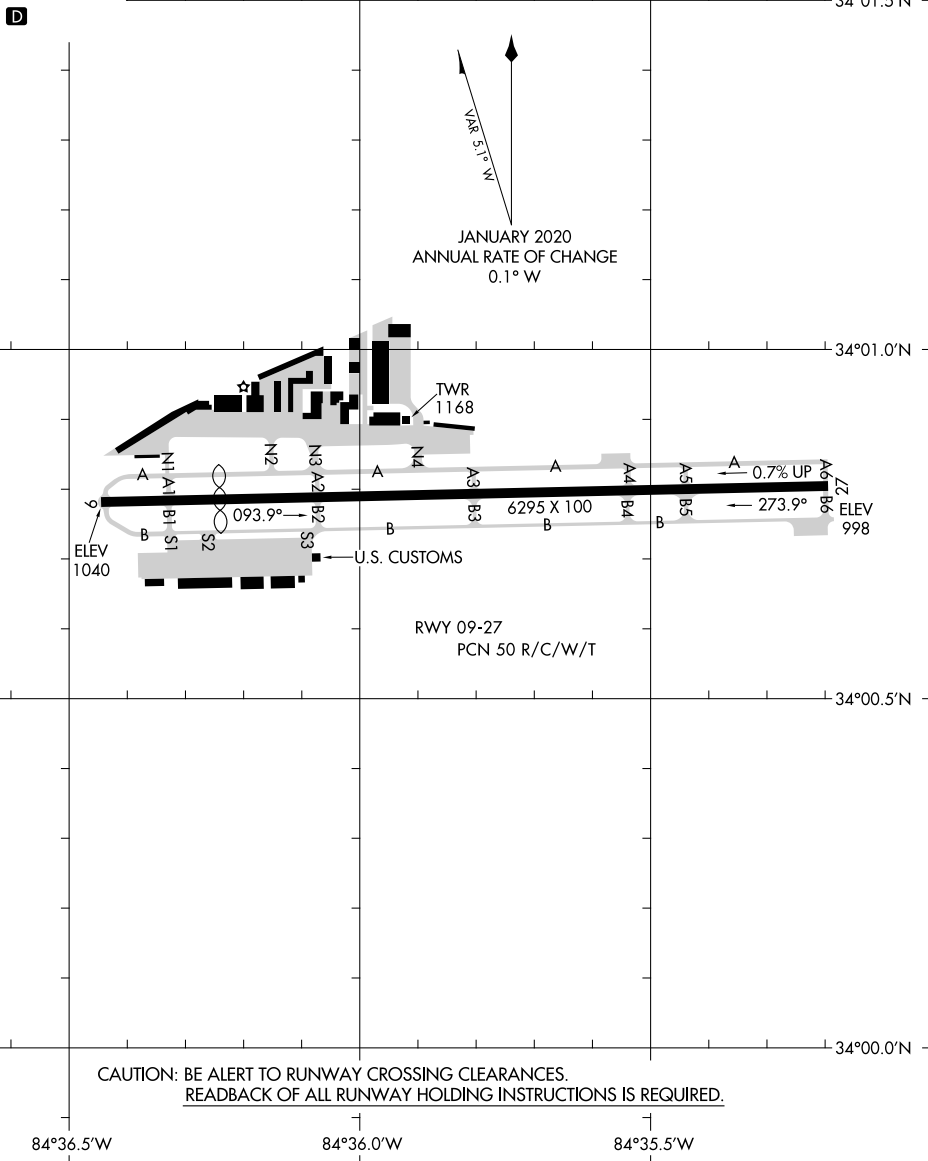

21336

AIRPORT DIAGRAM

COBB COUNTY INTL/MCCOLLUM FLD (RYY)

AL-6424 (FAA)

ATLANTA, GEORGIA

ATIS
128.125
McCOLLUM TOWER ★
125.9
GND CON
119.0
CLNC DEL
119.0 268.7

FIELD
ELEV
1040

SE-4, 16 JUN 2022 to 14 JUL 2022

SE-4, 16 JUN 2022 to 14 JUL 2022

AIRPORT DIAGRAM

21336

ATLANTA, GEORGIA
COBB COUNTY INTL/MCCOLLUM FLD (RYY)