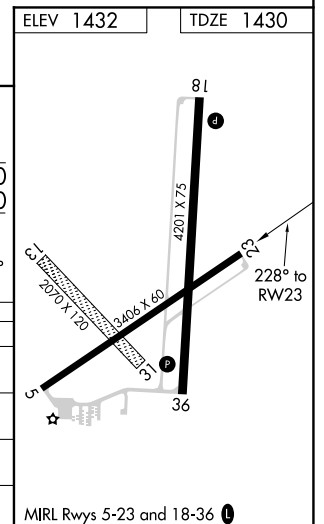

WAAS CH 82523 W23A	APP CRS 228°	Rwy Idg 3406 TDZE 1430 Apt Elev 1432

RNAV (GPS) RWY 23

WAYNE MUNI/STAN MORRIS FIELD (L/G)

RNP APCH.	MISSED APPROACH: Climb to 3400 direct CEKAC and hold.
▼ Circling NA to Rwys 13 and 31. Rwy 23 helicopter visibility reduction below 3/4 SM NA. For uncompensated Baro-VNAV systems, LNAV/VNAV NA below -17°C or above 54°C.	

AWOS-3 120.125	SIoux CITY APP CON * 124.6 307.0	UNICOM 122.8 (CTAF) ①

CATEGORY	A	B	C	D
LPV DA	1866-1½	436 (500-1½)		NA
LNAV/VNAV DA	1869-1½	439 (500-1½)		NA
LNAV MDA	1940-1	510 (600-1)		NA
CIRCLING	2000-1	568 (600-1)		NA

NC-2, 16 JUN 2022 to 14 JUL 2022

NC-2, 16 JUN 2022 to 14 JUL 2022