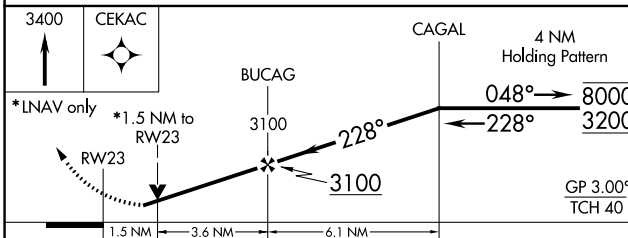

WAAS CH 82523 W23A	APP CRS 228°	Rwy Idg 3406 TDZE 1430 Apt Elev 1432
--	------------------------	---

RNAV (GPS) RWY 23

WAYNE MUNI/STAN MORRIS FIELD (L/G)

RNP APCH.	MISSED APPROACH: Climb to 3400 direct CEKAC and hold.
<p>▼ Circling NA to Rwys 13 and 31. Rwy 23 helicopter visibility reduction below 3/4 SM NA. For uncompensated Baro-VNAV systems, LNAV/VNAV NA below -17°C or above 54°C.</p>	

AWOS-3 120.125	SIoux CITY APP CON * 124.6 307.0	UNICOM 122.8 (CTAF) ①
--------------------------	--	---------------------------------

CATEGORY	A	B	C	D
LPV DA	1866-1½	436 (500-1½)		NA
LNAV/VNAV DA	1869-1½	439 (500-1½)		NA
LNAV MDA	1940-1	510 (600-1)		NA
CIRCLING	2000-1	568 (600-1)		NA