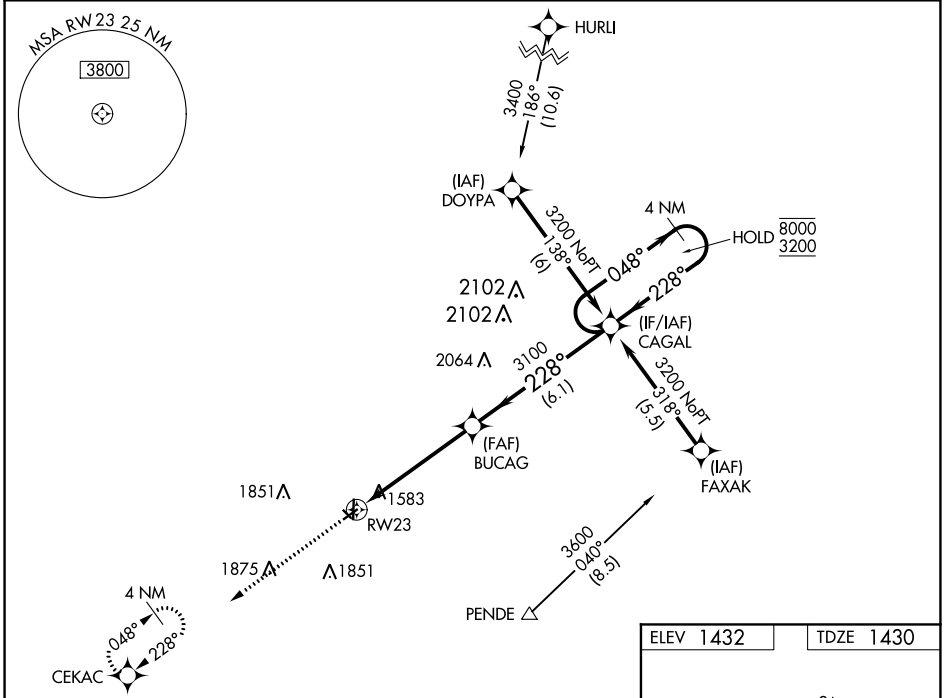

WAAS CH 82523 W23A	APP CRS 228°	Rwy Idg 3406 TDZE 1430 Apt Elev 1432
--	------------------------	---

RNAV (GPS) RWY 23

WAYNE MUNI/STAN MORRIS FIELD (L/G)

RNP APCH.	MISSED APPROACH: Climb to 3400 direct CEKAC and hold.
<p>▼ Circling NA to Rwys 13 and 31. Rwy 23 helicopter visibility reduction below 3/4 SM NA. For uncompensated Baro-VNAV systems, LNAV/VNAV NA below -17°C or above 54°C.</p>	

AWOS-3 120.125	SIoux CITY APP CON * 124.6 307.0	UNICOM 122.8 (CTAF) ①
--------------------------	--	---------------------------------

CATEGORY	A	B	C	D
LPV DA	1866-1½	436 (500-1½)		NA
LNAV/VNAV DA	1869-1½	439 (500-1½)		NA
LNAV MDA	1940-1	510 (600-1)		NA
CIRCLING	2000-1	568 (600-1)		NA

NC-2, 16 JUN 2022 to 14 JUL 2022

NC-2, 16 JUN 2022 to 14 JUL 2022