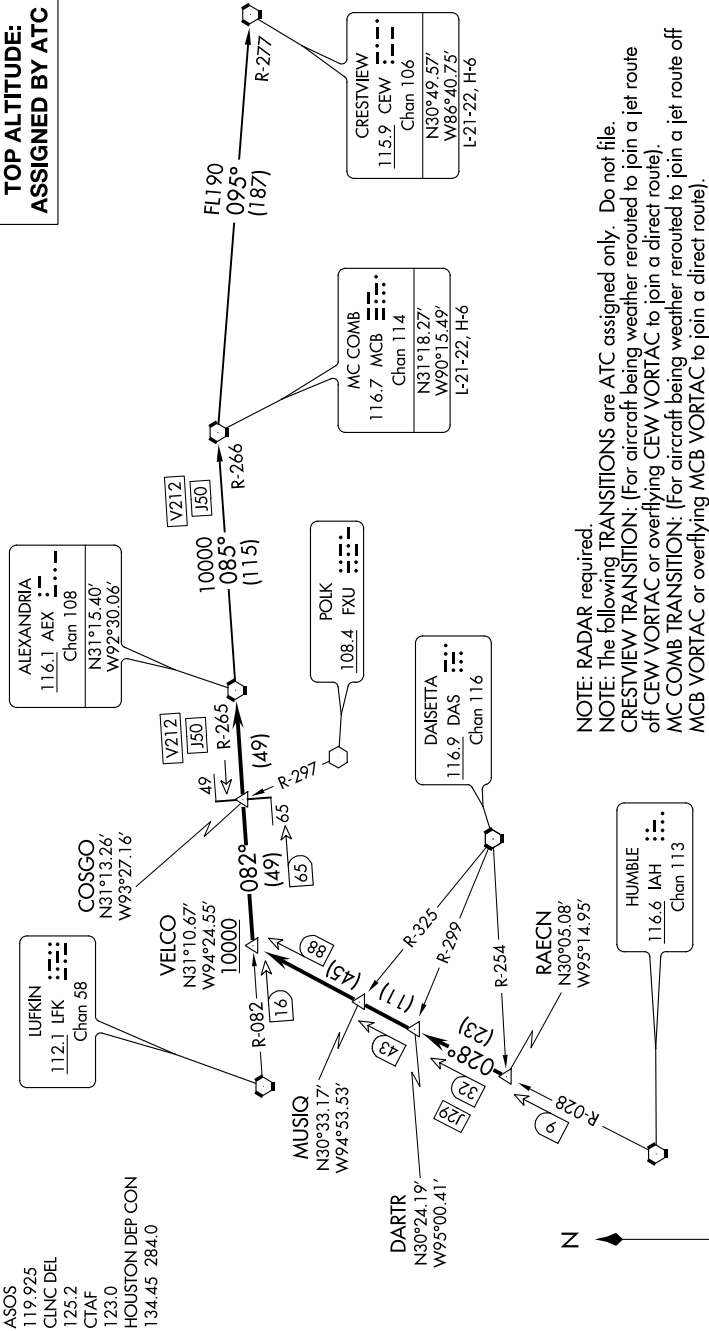

ALEXANDRIA THREE DEPARTURE

**TOP ALTITUDE:
ASSIGNED BY ATC**

NOTE: RADAR required.
NOTE: The following TRANSITIONS are ATC assigned only. Do not file.
CRESTVIEW TRANSITION: (For aircraft being weather rerouted to join a jet route off CEW VORTAC or overflying CEW VORTAC to join a direct route).
MC COMB TRANSITION: (For aircraft being weather rerouted to join a jet route off MCB VORTAC or overflying MCB VORTAC to join a direct route).

TAKEOFF MINIMUMS
 Rwy 17, 35: Standard.

(NARRATIVE ON FOLLOWING PAGE)

NOTE: Chart not to scale.

SC-5, 16 JUN 2022 to 14 JUL 2022

SC-5, 16 JUN 2022 to 14 JUL 2022

ALEXANDRIA THREE DEPARTURE