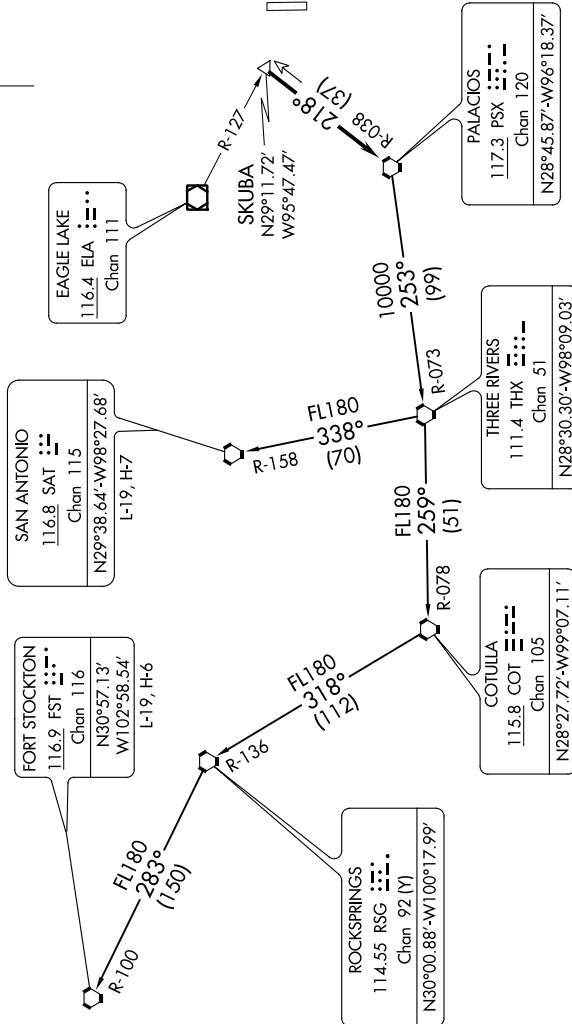

SC-5, 16 JUN 2022 to 14 JUL 2022

TOP ALTITUDE:  
ASSIGNED BY ATC

TAKEOFF MINIMUMS  
Rwys 17, 35: Standard.

ASOS  
119.925  
CLNC DEL  
125.2  
CTAF  
123.0  
HOUSTON DEP CON  
134.45 284.0

(NARRATIVE ON FOLLOWING PAGE)

NOTE: RADAR required.  
NOTE: Chart not to scale.

SC-5, 16 JUN 2022 to 14 JUL 2022