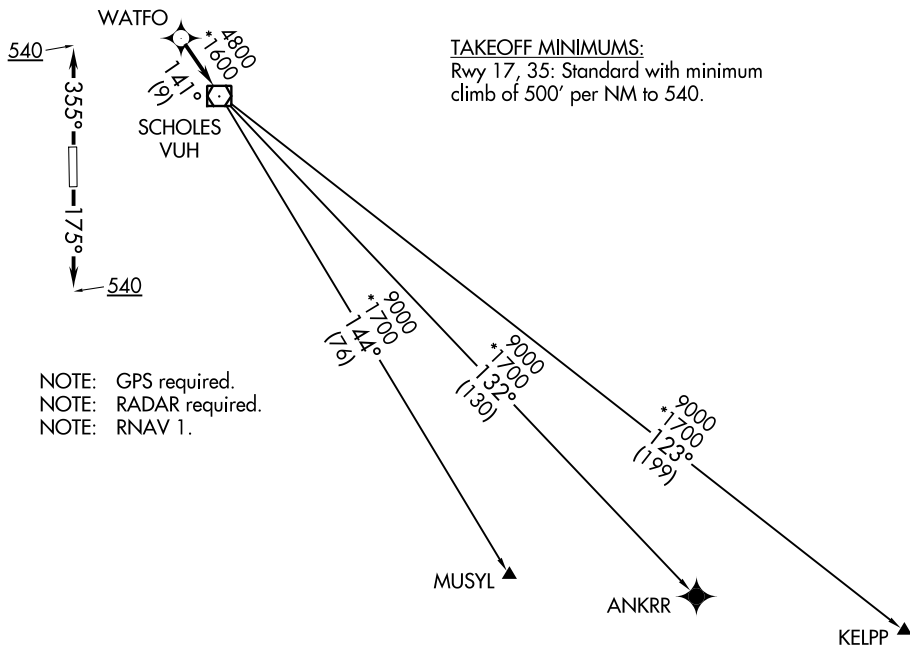

WATFO FIVE DEPARTURE (RNAV)

ASOS
119.925
CTAF
123.0
CLNC DEL
125.2
HOUSTON DEP CON
134.45 284.0

**TOP ALTITUDE:
ASSIGNED BY ATC**

SC-5, 16 JUN 2022 to 14 JUL 2022

SC-5, 16 JUN 2022 to 14 JUL 2022

NOTE: Chart not to scale.

DEPARTURE ROUTE DESCRIPTION

TAKEOFF RWY 17: Climb on heading 175° to 540, for RADAR vectors to WATFO, thence. . . .

TAKEOFF RWY 35: Climb on heading 355° to 540, for RADAR vectors to WATFO, thence. . . .

. . . .on track 141° to VUH VOR/DME, then on (transition). Maintain ATC assigned altitude. Expect filed altitude 10 minutes after departure.

ANKRR TRANSITION (WATFO5.ANKRR)

KELPP TRANSITION (WATFO5.KELPP)