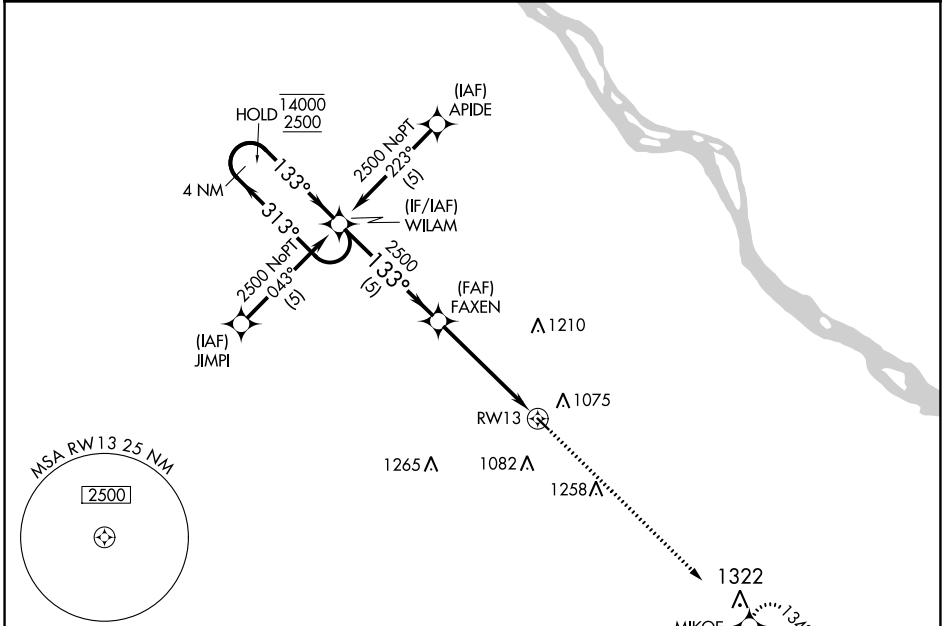

WAAS CH 77644 W13A	APP CRS 133°	Rwy Idg TDZE Apt Elev	3203 889 891
--	------------------------	-----------------------------	---

RNAV (GPS) RWY 13

BOWLING GREEN MUNI (H19)

RNP APCH-GPS.	MISSED APPROACH: Climb to 2500 direct MIKOE and hold.
<p>▼ Circling Rwy 31 NA at night. Baro-VNAV NA.</p> <p>▲ NA Use Quincy altimeter setting.</p>	

UIN ASOS 121.425	KANSAS CITY CENTER 126.225 317.775	UNICOM 122.8 (CTAF) 0
----------------------------	--	---------------------------------

ELEV 891	TDZE 889
----------	----------

CATEGORY	A	B	C	D
LPV DA	1236-1	347 (400-1)		NA
LNAV/VNAV DA	1236-1	347 (400-1)		NA
LNAV MDA	1360-1	471 (500-1)		NA
C CIRCLING	1480-1	589 (600-1)		NA

NC-3, 16 JUN 2022 to 14 JUL 2022

NC-3, 16 JUN 2022 to 14 JUL 2022