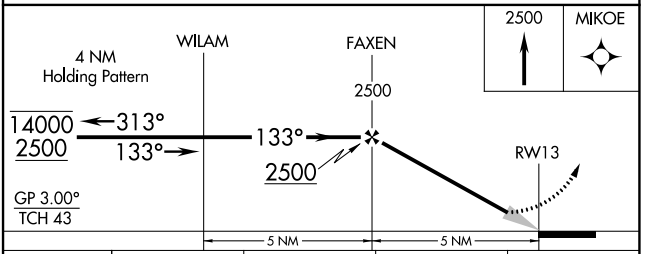

CATEGORY	A	B	C	D
LPV DA	1236-1	347 (400-1)		NA
LNAV/VNAV DA	1236-1	347 (400-1)		NA
LNAV MDA	1360-1	471 (500-1)		NA
C CIRCLING	1480-1	589 (600-1)		NA

NC-3, 16 JUN 2022 to 14 JUL 2022

NC-3, 16 JUN 2022 to 14 JUL 2022