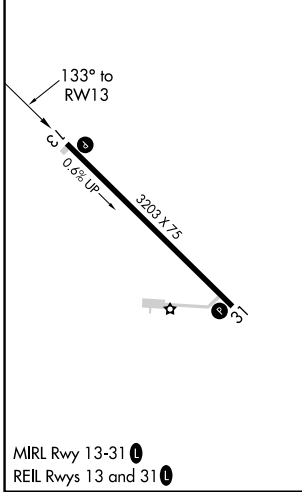

CATEGORY	A	B	C	D
LPV DA	1236-1	347 (400-1)		NA
LNAV/VNAV DA	1236-1	347 (400-1)		NA
LNAV MDA	1360-1	471 (500-1)		NA
C CIRCLING	1480-1	589 (600-1)		NA

NC-3, 16 JUN 2022 to 14 JUL 2022

NC-3, 16 JUN 2022 to 14 JUL 2022