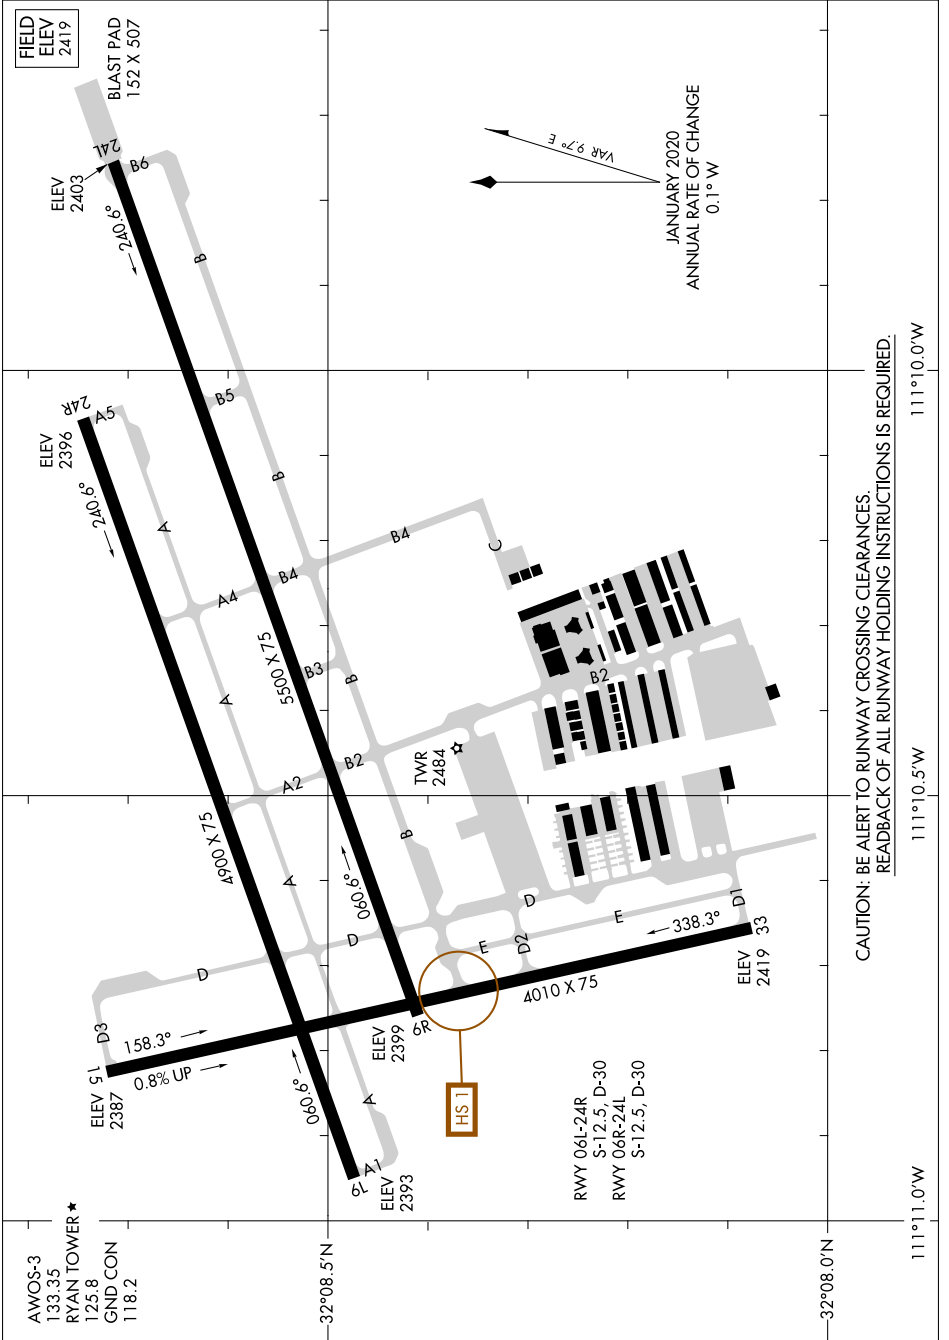

# AIRPORT DIAGRAM

AL-6513 (FAA)

RYAN FLD (RYN)  
TUCSON, ARIZONA

SW-4, 16 JUN 2022 to 14 JUL 2022

SW-4, 16 JUN 2022 to 14 JUL 2022

CAUTION: BE ALERT TO RUNWAY CROSSING CLEARANCES.  
READBACK OF ALL RUNWAY HOLDING INSTRUCTIONS IS REQUIRED.

# AIRPORT DIAGRAM

TUCSON, ARIZONA  
RYAN FLD (RYN)