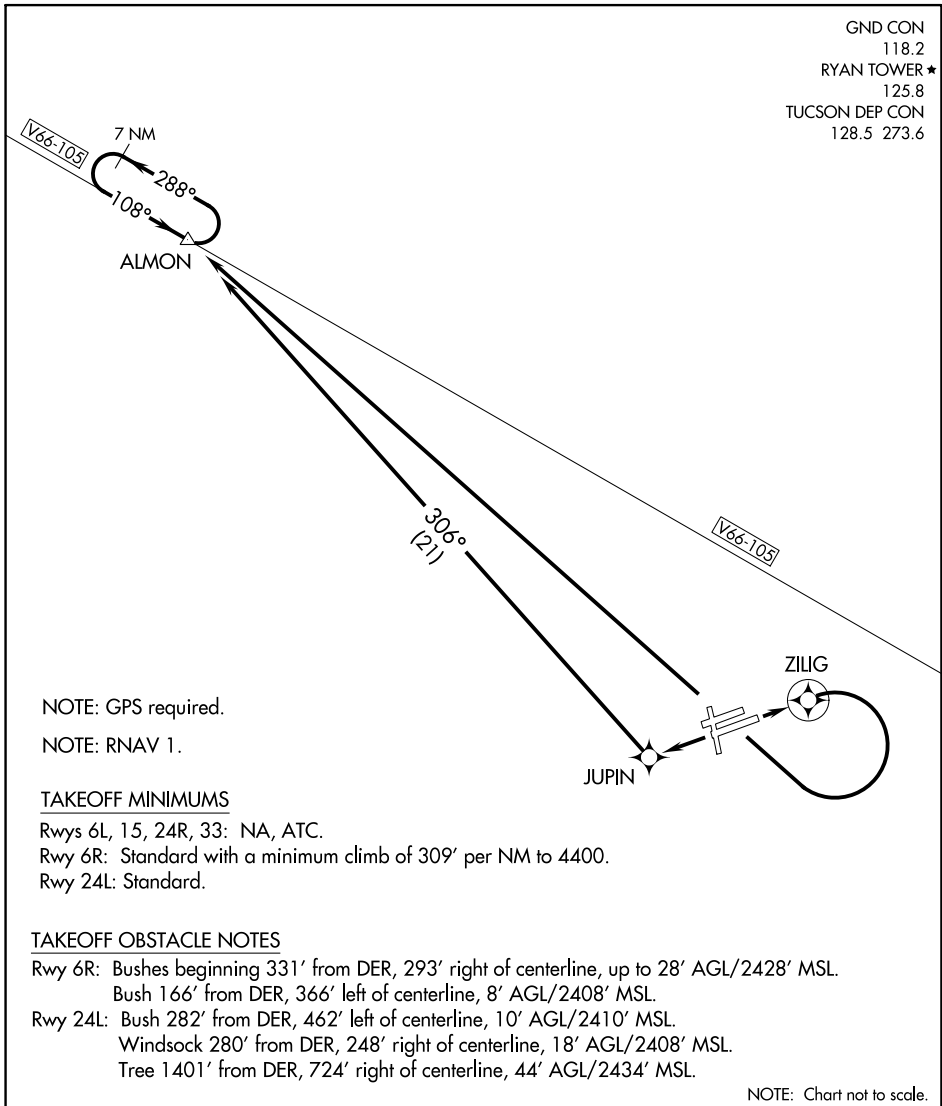

(ALMON1.ALMON) 21224

ALMON ONE DEPARTURE (OBSTACLE) (RNAV)

AL-6513 (FAA)

RYAN FLD (RYN)
TUCSON, ARIZONA

GND CON

118.2

RYAN TOWER ★

125.8

TUCSON DEP CON

128.5 273.6

SW-4, 16 JUN 2022 to 14 JUL 2022

SW-4, 16 JUN 2022 to 14 JUL 2022

DEPARTURE ROUTE DESCRIPTION

TAKEOFF RUNWAY 6R: Climb direct ZILIG then via depicted route to ALMON. Maintain 8000 or assigned altitude.

TAKEOFF RUNWAY 24L: Climb direct JUPIN then via depicted route to ALMON. Maintain 8000 or assigned altitude.

ALMON ONE DEPARTURE (OBSTACLE) (RNAV)

(ALMON1.ALMON) 29JUL10

TUCSON, ARIZONA
RYAN FLD (RYN)