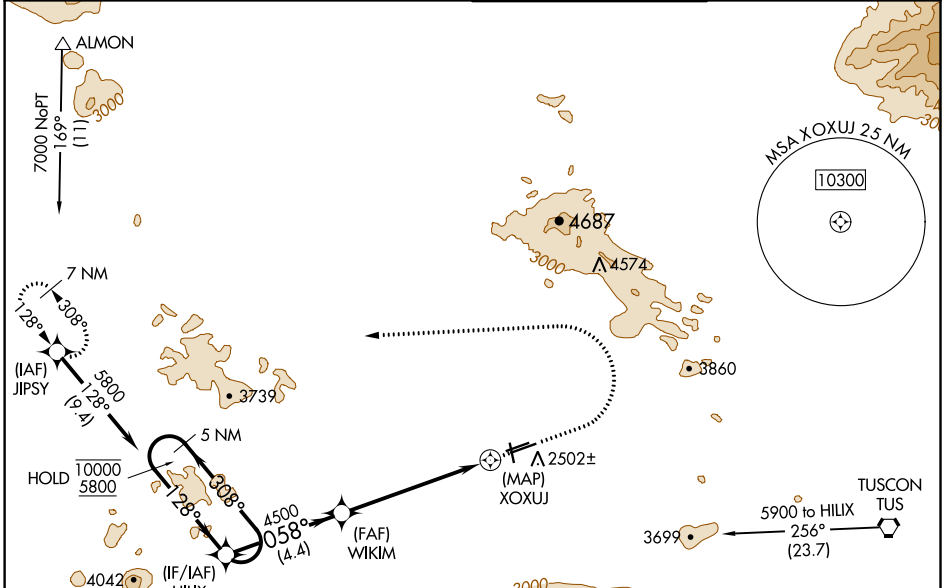

WAAS CH <b>86244</b> <b>W06A</b>	APP CRS <b>058°</b>	Rwy ldg TDZE <b>2402</b> Apt Elev <b>2419</b>
--	------------------------	---

# RNAV (GPS) RWY 6R

RYAN FLD (RYN)

RNP APCH.	MISSED APPROACH: Max 240K until JIPSY. Climb to 2900 then climbing left turn to 7000 direct JIPSY and hold. Continue climb-in-hold to 7000.
-----------	---

AWOS-3 <b>133.35</b>	TUCSON APP CON <b>128.5 273.6</b>	RYAN TOWER★ <b>125.8 (CTAF) 0</b>	GND CON <b>118.2</b>
-------------------------	--------------------------------------	--------------------------------------	-------------------------

SW-4, 16 JUN 2022 to 14 JUL 2022

SW-4, 16 JUN 2022 to 14 JUL 2022

ELEV 2419	TDZE 2402
-----------	-----------

CATEGORY	A	B	C	D
LPV DA		2675-7/8	273 (300-7/8)	
LNAV/VNAV DA		2756-1	354 (400-1)	
LNAV MDA	2960-1	558 (600-1)	2960-15/8	558 (600-15/8)
<b>C</b> CIRCLING	2960-1	541 (600-1)	3040-13/4 621 (700-13/4)	3320-3 901 (1000-3)