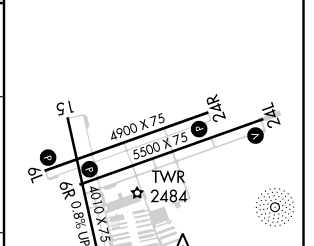

# RNAV (GPS) RWY 6R

RYAN FLD (RYN)

RNP APCH.	MISSED APPROACH: Max 240K until JIPSY. Climb to 2900 then climbing left turn to 7000 direct JIPSY and hold. Continue climb-in-hold to 7000.
-----------	---

AWOS-3 <b>133.35</b>	TUCSON APP CON <b>128.5 273.6</b>	RYAN TOWER★ <b>125.8 (CTAF) 0</b>	GND CON <b>118.2</b>
-------------------------	--------------------------------------	--------------------------------------	-------------------------

SW-4, 16 JUN 2022 to 14 JUL 2022

SW-4, 16 JUN 2022 to 14 JUL 2022

ELEV 2419	TDZE 2402
-----------	-----------

CATEGORY	A	B	C	D
LPV DA		2675-7/8	273 (300-7/8)	
LNAV/VNAV DA		2756-1	354 (400-1)	
LNAV MDA	2960-1	558 (600-1)	2960-15/8	558 (600-15/8)
<b>C</b> CIRCLING	2960-1	541 (600-1)	3040-13/4 621 (700-13/4)	3320-3 901 (1000-3)