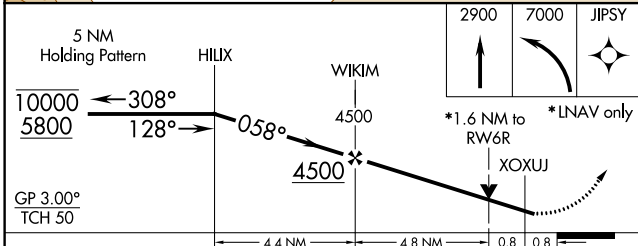

# RNAV (GPS) RWY 6R

RYAN FLD (RYN)

RNP APCH.	MISSED APPROACH: Max 240K until JIPSY. Climb to 2900 then climbing left turn to 7000 direct JIPSY and hold. Continue climb-in-hold to 7000.
-----------	---

AWOS-3 <b>133.35</b>	TUCSON APP CON <b>128.5 273.6</b>	RYAN TOWER★ <b>125.8 (CTAF) 0</b>	GND CON <b>118.2</b>
-------------------------	--------------------------------------	--------------------------------------	-------------------------

SW-4, 16 JUN 2022 to 14 JUL 2022

SW-4, 16 JUN 2022 to 14 JUL 2022

ELEV 2419	TDZE 2402
-----------	-----------

CATEGORY	A	B	C	D
LPV DA		2675-7/8	273 (300-7/8)	
LNAV/VNAV DA		2756-1	354 (400-1)	
LNAV MDA	2960-1	558 (600-1)	2960-15/8	558 (600-15/8)
<b>C</b> CIRCLING	2960-1	541 (600-1)	3040-13/4 621 (700-13/4)	3320-3 901 (1000-3)