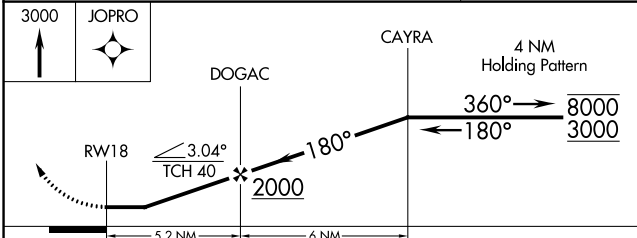

APP CRS <b>180°</b>	Rwy Idg <b>4299</b>
	TDZE <b>293</b>
	Apt Elev <b>293</b>

# RNAV (GPS) RWY 18

CORNING MUNI (4M9)

RNP APCH-GPS.	MISSED APPROACH: Climb to 3000 direct JOPRO and hold.
<p>Rwy 18 helicopter visibility reduction below 1 SM NA.</p>	

AWOS-3 <b>118.325</b>	MEMPHIS CENTER <b>120.075 289.4</b>	UNICOM <b>123.0 (CTAF) ①</b>
--------------------------	--	---------------------------------