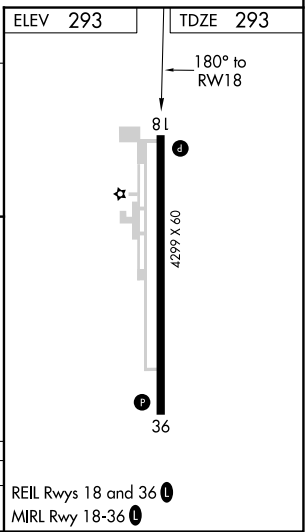

APP CRS <b>180°</b>	Rwy Idg <b>4299</b>
	TDZE <b>293</b>
	Apt Elev <b>293</b>

# RNAV (GPS) RWY 18

CORNING MUNI (4M9)

RNP APCH-GPS.	MISSED APPROACH: Climb to 3000 direct JOPRO and hold.
<p>Rwy 18 helicopter visibility reduction below 1 SM NA.</p>	

AWOS-3 <b>118.325</b>	MEMPHIS CENTER <b>120.075 289.4</b>	UNICOM <b>123.0 (CTAF) ①</b>
--------------------------	--	---------------------------------