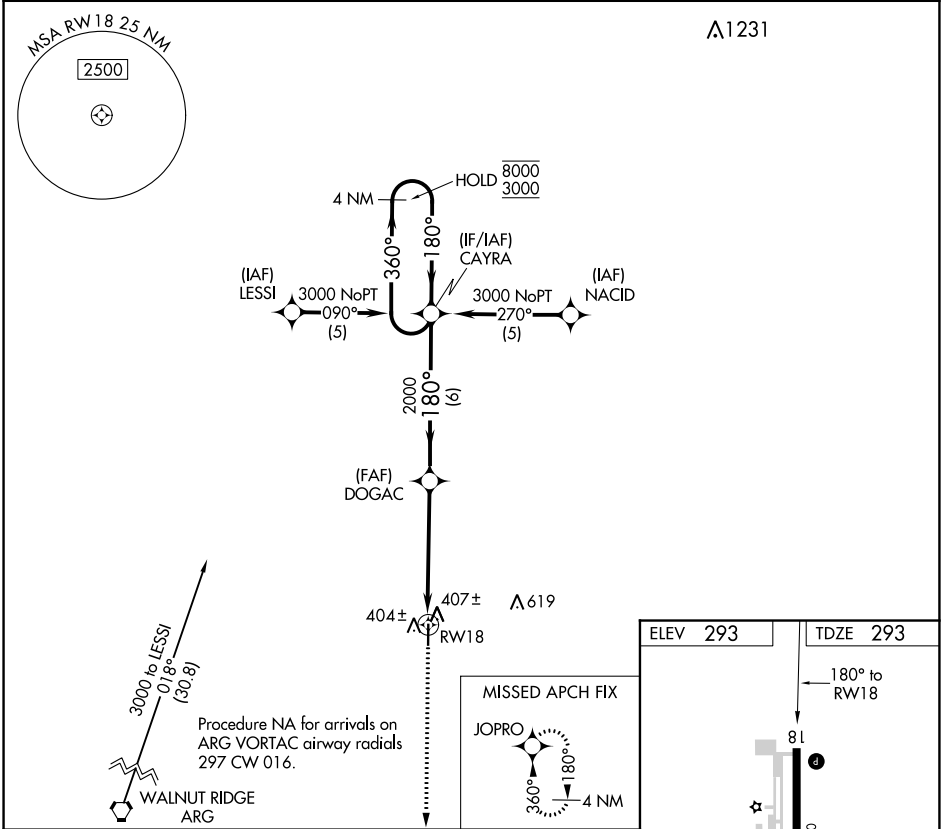

APP CRS <b>180°</b>	Rwy Idg <b>4299</b>
	TDZE <b>293</b>
	Apt Elev <b>293</b>

# RNAV (GPS) RWY 18

CORNING MUNI (4M9)

RNP APCH-GPS.	MISSED APPROACH: Climb to 3000 direct JOPRO and hold.
<p>Rwy 18 helicopter visibility reduction below 1 SM NA.</p>	

AWOS-3 <b>118.325</b>	MEMPHIS CENTER <b>120.075 289.4</b>	UNICOM <b>123.0 (CTAF) ①</b>
--------------------------	--	---------------------------------

CATEGORY	A	B	C	D
LNAV MDA	720-1	427 (500-1)	720-1¼ 427 (500-1¼)	NA

SC-1, 16 JUN 2022 to 14 JUL 2022

SC-1, 16 JUN 2022 to 14 JUL 2022