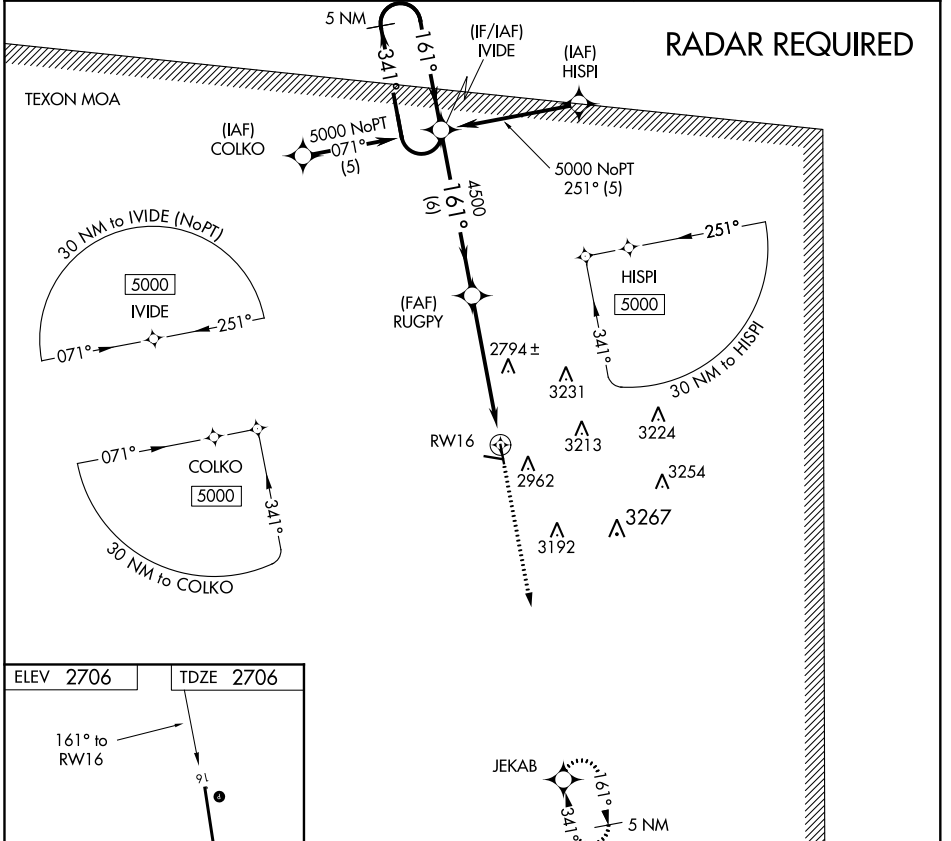

APP CRS	Rwy Idg	<b>4032</b>
<b>161°</b>	TDZE	<b>2706</b>
	Apt Elev	<b>2706</b>

# RNAV (GPS) RWY 16

REAGAN COUNTY (E41)

RNP APCH		MISSED APPROACH: Climb to 5000 direct JEKAB and hold.
AWOS-3PT	FORT WORTH CENTER	CTAF
<b>118.4</b>	<b>126.15 322.55</b>	<b>122.9</b>

CATEGORY	A	B	C	D
LNAV MDA	3460-1 754 (800-1)	3460-1¼ 754 (800-1¼)	3460-2¼ 754 (800-2¼)	NA
CIRCLING	3460-1 754 (800-1)	3460-1¼ 754 (800-1¼)	3460-2¼ 754 (800-2¼)	NA

SC-3, 16 JUN 2022 to 14 JUL 2022

SC-3, 16 JUN 2022 to 14 JUL 2022