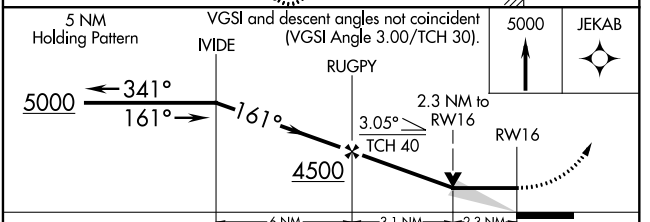

APP CRS	Rwy Idg	<b>4032</b>
<b>161°</b>	TDZE	<b>2706</b>
	Apt Elev	<b>2706</b>

# RNAV (GPS) RWY 16

REAGAN COUNTY (E41)

RNP APCH		MISSED APPROACH: Climb to 5000 direct JEKAB and hold.
AWOS-3PT	FORT WORTH CENTER	CTAF
<b>118.4</b>	<b>126.15 322.55</b>	<b>122.9</b>

CATEGORY	A	B	C	D
LNAV MDA	3460-1 754 (800-1)	3460-1¼ 754 (800-1¼)	3460-2¼ 754 (800-2¼)	NA
CIRCLING	3460-1 754 (800-1)	3460-1¼ 754 (800-1¼)	3460-2¼ 754 (800-2¼)	NA