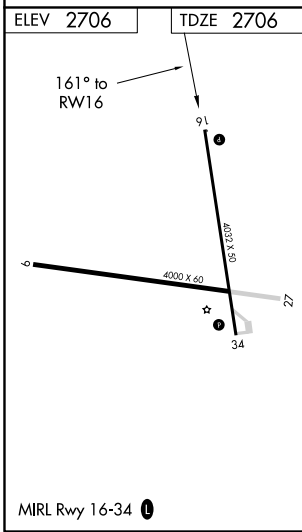

APP CRS	Rwy Idg	<b>4032</b>
<b>161°</b>	TDZE	<b>2706</b>
	Apt Elev	<b>2706</b>

# RNAV (GPS) RWY 16

REAGAN COUNTY (E41)

RNP APCH		MISSED APPROACH: Climb to 5000 direct JEKAB and hold.
AWOS-3PT	FORT WORTH CENTER	CTAF
<b>118.4</b>	<b>126.15 322.55</b>	<b>122.9</b>

CATEGORY	A	B	C	D
LNAV MDA	3460-1 754 (800-1)	3460-1¼ 754 (800-1¼)	3460-2¼ 754 (800-2¼)	NA
CIRCLING	3460-1 754 (800-1)	3460-1¼ 754 (800-1¼)	3460-2¼ 754 (800-2¼)	NA