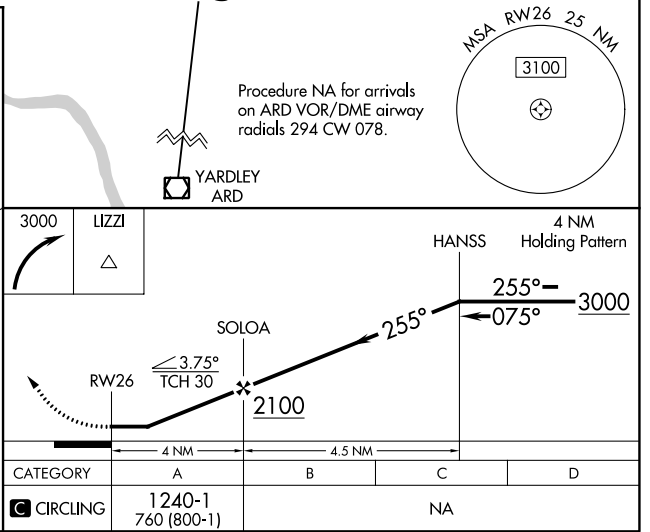

APP CRS	Rwy ldg	NA
255°	TDZE	NA
	Apt Elev	480

RNAV (GPS)-B

ALEXANDRIA (N85)

<p>▽ DME/DME RNP-0.3 NA. Use Lehigh Valley Intl, Allentown, PA altimeter setting. Procedure NA at night. Helicopter visibility reduction below 1 SM NA.</p>	<p>MISSED APPROACH: Climbing right turn 3000 direct LIZZI and hold.</p>	
	<p>▲ NA</p>	

<p>ALLENTOWN APP CON 119.65 124.45 351.8</p>	<p>UNICOM 122.975 (CTAF)</p>	<p>121.8 0</p>
---	---	-----------------------

NE-2, 16 JUN 2022 to 14 JUL 2022

NE-2, 16 JUN 2022 to 14 JUL 2022