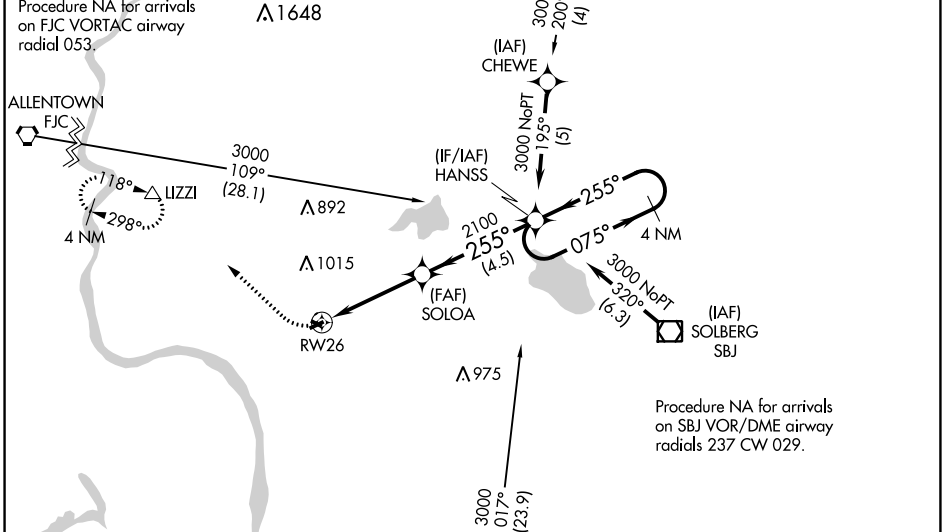

APP CRS	Rwy ldg	NA
255°	TDZE	NA
	Apt Elev	480

RNAV (GPS)-B

ALEXANDRIA (N85)

<p>▽ DME/DME RNP-0.3 NA. Use Lehigh Valley Intl, Allentown, PA altimeter setting. Procedure NA at night. Helicopter visibility reduction below 1 SM NA.</p>	<p>MISSED APPROACH: Climbing right turn 3000 direct LIZZI and hold.</p>	
	<p>▲ NA</p>	

<p>ALLENTOWN APP CON 119.65 124.45 351.8</p>	<p>UNICOM 122.975 (CTAF)</p>	<p>121.8 0</p>
---	---	-----------------------

NE-2, 16 JUN 2022 to 14 JUL 2022

NE-2, 16 JUN 2022 to 14 JUL 2022