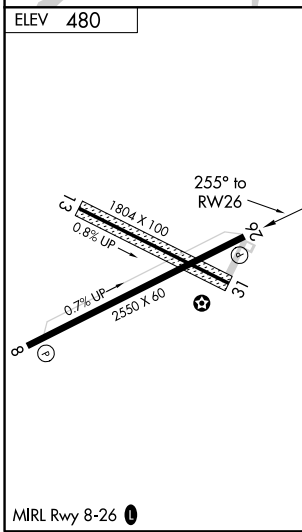

APP CRS	Rwy ldg	NA
255°	TDZE	NA
	Apt Elev	480

RNAV (GPS)-B

ALEXANDRIA (N85)

▽ DME/DME RNP-0.3 NA. Use Lehigh Valley Intl, Allentown, PA altimeter setting. Procedure NA at night. Helicopter visibility reduction below 1 SM NA.	MISSED APPROACH: Climbing right turn 3000 direct LIZZI and hold.	
	▲ NA	

ALLENTOWN APP CON 119.65 124.45 351.8	UNICOM 122.975 (CTAF)	121.8 0

NE-2, 16 JUN 2022 to 14 JUL 2022

NE-2, 16 JUN 2022 to 14 JUL 2022