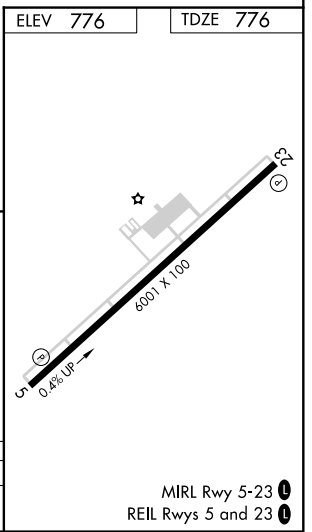

APP CRS <b>240°</b>	Rwy Idg TDZE Apt Elev	<b>6001</b> <b>776</b> <b>776</b>
------------------------	-----------------------------	---

# RNAV (GPS) RWY 23

ADDINGTON FLD (EKK)

RNP APCH. ▽ ▲
---------------------

MISSED APPROACH: Climb to 3000 direct YOYGU and on track 225° to RISZO and hold.

AWOS-3 <b>121.025</b>	LOUISVILLE APP CON <b>132.075 327.0</b>	CLNC DEL <b>119.45</b>	UNICOM <b>122.8 (CTAF) ①</b>
--------------------------	--	---------------------------	---------------------------------