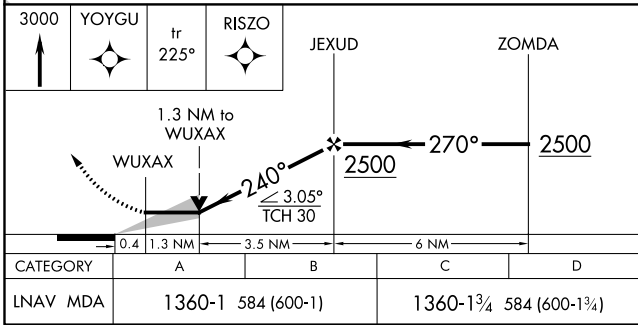

APP CRS <b>240°</b>	Rwy Idg TDZE Apt Elev	<b>6001</b> <b>776</b> <b>776</b>
------------------------	-----------------------------	---

# RNAV (GPS) RWY 23

ADDINGTON FLD (EKK)

RNP APCH. ▽ ▲
---------------------

MISSED APPROACH: Climb to 3000 direct YOYGU and on track 225° to RISZO and hold.

AWOS-3 <b>121.025</b>	LOUISVILLE APP CON <b>132.075 327.0</b>	CLNC DEL <b>119.45</b>	UNICOM <b>122.8 (CTAF) ①</b>
--------------------------	--	---------------------------	---------------------------------