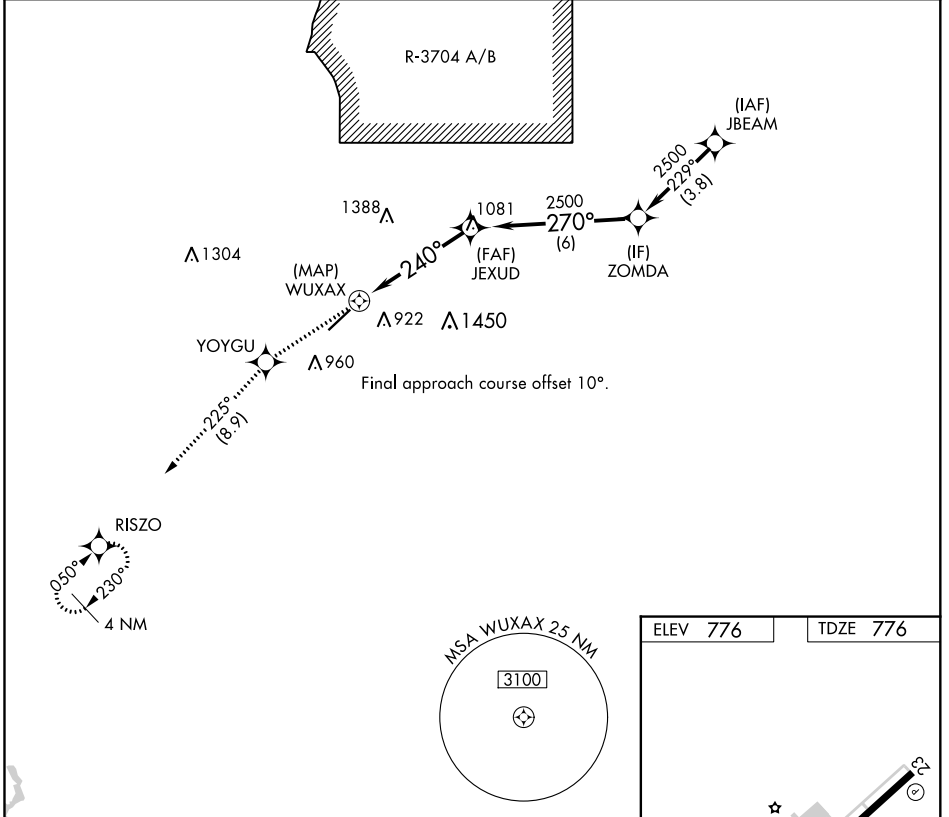

APP CRS <b>240°</b>	Rwy Idg TDZE Apt Elev	<b>6001</b> <b>776</b> <b>776</b>
------------------------	-----------------------------	---

# RNAV (GPS) RWY 23

ADDINGTON FLD (EKK)

RNP APCH. ▽ ▲
---------------------

MISSED APPROACH: Climb to 3000 direct YOYGU and on track 225° to RISZO and hold.

AWOS-3 <b>121.025</b>	LOUISVILLE APP CON <b>132.075 327.0</b>	CLNC DEL <b>119.45</b>	UNICOM <b>122.8 (CTAF) ①</b>
--------------------------	--	---------------------------	---------------------------------

SE-1, 16 JUN 2022 to 14 JUL 2022

SE-1, 16 JUN 2022 to 14 JUL 2022