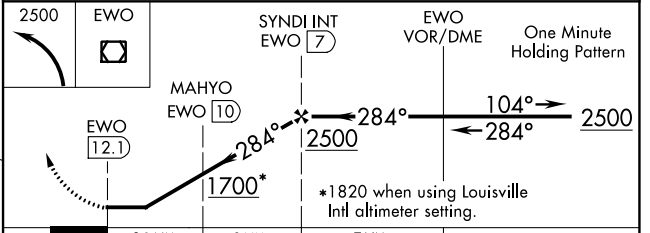

VOR/DME EWO 110.8 Chan 45	APP CRS 284°	Rwy Idg TDZE Apt Elev	N/A N/A 775
---	------------------------	-----------------------------	--

VOR-A
ADDINGTON FLD (EKX)

NA If local altimeter setting not received, use Louisville Muhammad Ali Intl altimeter setting and increase all MDAs 120 feet.

MISSED APPROACH: Climbing left turn to 2500 direct to EWO VOR/DME and hold.

AWOS-3 121.025	LOUISVILLE APP CON 132.075 327.0	CLNC DEL 119.45	UNICOM 122.8 (CTAF) 0
--------------------------	--	---------------------------	---------------------------------