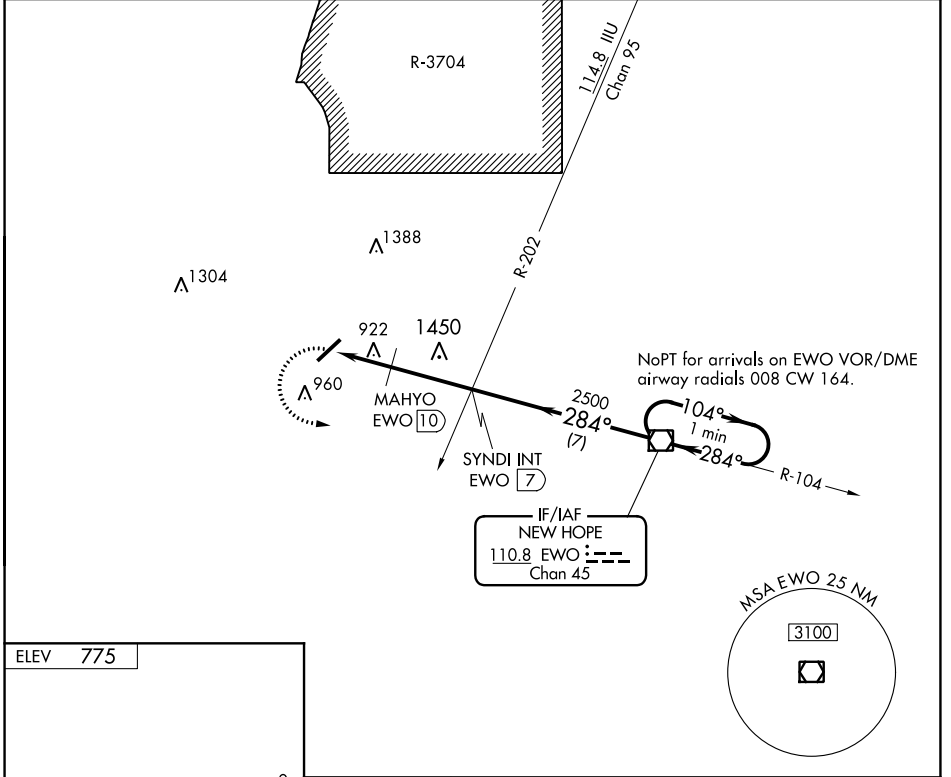

VOR/DME EWO 110.8 Chan 45	APP CRS 284°	Rwy Idg TDZE Apt Elev	N/A N/A 775
---	------------------------	-----------------------------	--

VOR-A
ADDINGTON FLD (EKX)

NA If local altimeter setting not received, use Louisville Muhammad Ali Intl altimeter setting and increase all MDAs 120 feet.

MISSED APPROACH: Climbing left turn to 2500 direct to EWO VOR/DME and hold.

AWOS-3 121.025	LOUISVILLE APP CON 132.075 327.0	CLNC DEL 119.45	UNICOM 122.8 (CTAF) 0
--------------------------	--	---------------------------	---------------------------------

CATEGORY	A		B		C		D
CIRCLING	1700-1¼ 925 (1000-1¼)		1700-2¾ 925 (1000-2¾)		1700-3 925 (1000-3)		
MAHYO FIX MINIMUMS							
CIRCLING	1240-1 465 (500-1)	1260-1 485 (500-1)	1260-1½ 485 (500-1½)	1360-2 585 (600-2)			

SE-1, 16 JUN 2022 to 14 JUL 2022

SE-1, 16 JUN 2022 to 14 JUL 2022