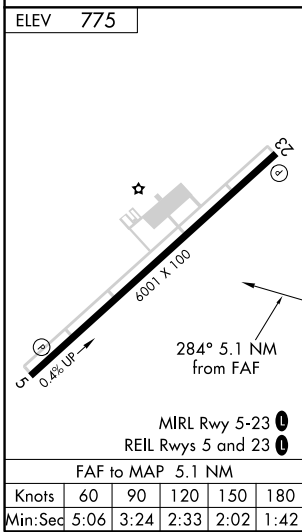

VOR/DME EWO 110.8 Chan 45	APP CRS 284°	Rwy Idg TDZE Apt Elev	N/A N/A 775
---	------------------------	-----------------------------	--

VOR-A
ADDINGTON FLD (EKX)

NA If local altimeter setting not received, use Louisville Muhammad Ali Intl altimeter setting and increase all MDAs 120 feet.

MISSED APPROACH: Climbing left turn to 2500 direct to EWO VOR/DME and hold.

AWOS-3 121.025	LOUISVILLE APP CON 132.075 327.0	CLNC DEL 119.45	UNICOM 122.8 (CTAF) 0
--------------------------	--	---------------------------	---------------------------------