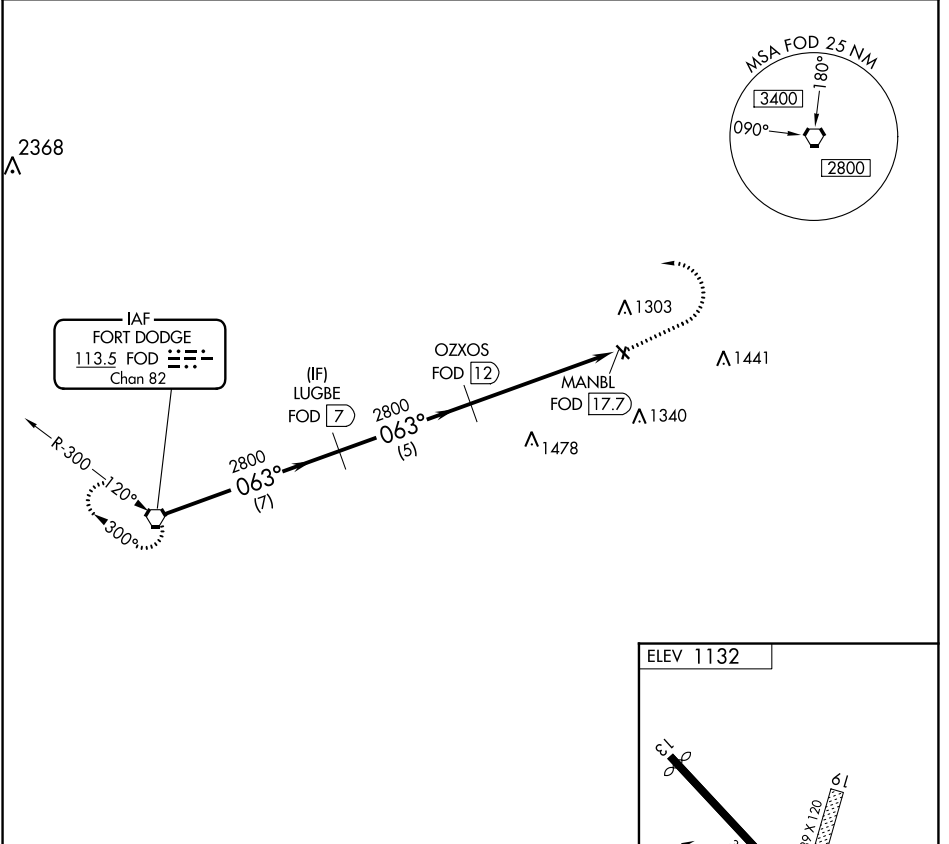

VORTAC FOD 113.5 Chan 82	APP CRS 063°	Rwy Idg TDZE Apt Elev 1132	N/A N/A 1132
--	------------------------	---	---

VOR/DME-A
EAGLE GROVE MUNI (EAG)

<p>⚠ NA Use Clarion altimeter setting; when not received, use Fort Dodge altimeter setting. Night Landing: Rwy 13 NA. Circling NA to Rwys 1 and 19. Helicopter visibility reduction below 1 SM NA.</p>	<p>MISSED APPROACH: Climb to 2800 then left turn via FOD R-063 to FOD VORTAC and hold.</p>
---	--

CAV AWOS-3 126.575	MINNEAPOLIS CENTER 134.0 288.3	UNICOM 122.8 (CTAF) 0
------------------------------	--	--

Procedure Turn NA	FOD VORTAC	LUGBE FOD (7)	OZSOS FOD (12)	2800	FOD R-063	FOD
	2800	2800	2800			
	7 NM	5 NM	5.7 NM			
CATEGORY	A	B	C	D		
C CIRCLING	1660-1	528 (600-1)		NA		

NC-3, 16 JUN 2022 to 14 JUL 2022

NC-3, 16 JUN 2022 to 14 JUL 2022