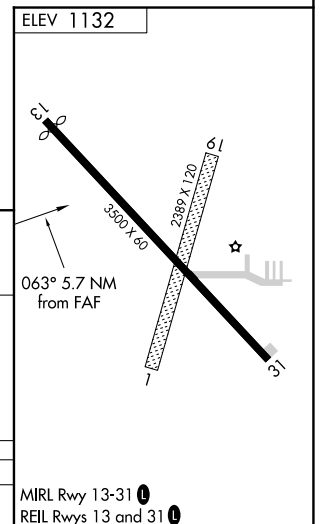

VORTAC FOD 113.5 Chan 82	APP CRS 063°	Rwy Idg TDZE Apt Elev 1132	N/A N/A 1132
--	------------------------	---	---

VOR/DME-A
EAGLE GROVE MUNI (EAG)

<p>⚠ NA Use Clarion altimeter setting; when not received, use Fort Dodge altimeter setting. Night Landing: Rwy 13 NA. Circling NA to Rwys 1 and 19. Helicopter visibility reduction below 1 SM NA.</p>	<p>MISSED APPROACH: Climb to 2800 then left turn via FOD R-063 to FOD VORTAC and hold.</p>
---	--

CAV AWOS-3 126.575	MINNEAPOLIS CENTER 134.0 288.3	UNICOM 122.8 (CTAF) 0
------------------------------	--	--

Procedure Turn NA	FOD VORTAC	LUGBE FOD (7)	OZSOS FOD (12)	2800	FOD R-063	FOD
	2800	2800	2800			
	7 NM	5 NM	5.7 NM			
CATEGORY	A	B	C	D		
C CIRCLING	1660-1	528 (600-1)		NA		