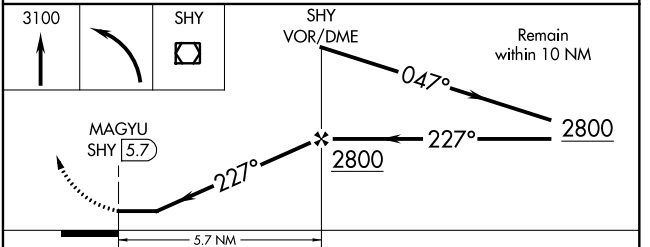

VOR/DME SHY 108.4 Chan 21	APP CRS 227°	Rwy Idg TDZE Apt Elev 1062	N/A N/A

VOR-A

CAMDENTON MEML-LAKE RGNL (OZS)

NA	MISSED APPROACH: Climb to 3100 then left turn direct SHY VOR/DME and hold.

AWOS-3 120.225	MIZZU APP CON 124.1 353.925	UNICOM 122.8 (CTAF) 0

FAF to MAP 5.7 NM				
CATEGORY	A	B	C	D
☒ CIRCLING	1520-1	458 (500-1)	1700-1¾ 638 (700-1¾)	NA

NC-3, 16 JUN 2022 to 14 JUL 2022

NC-3, 16 JUN 2022 to 14 JUL 2022