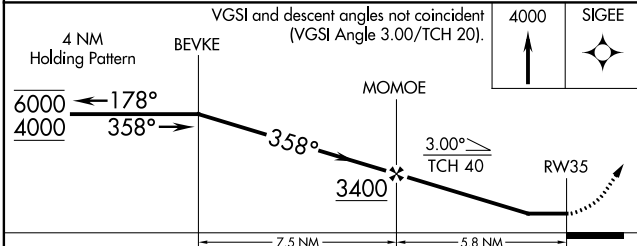

CATEGORY	A	B	C	D
CIRCLING	2060-1 522 (600-1)	2100-1 562 (600-1)	NA