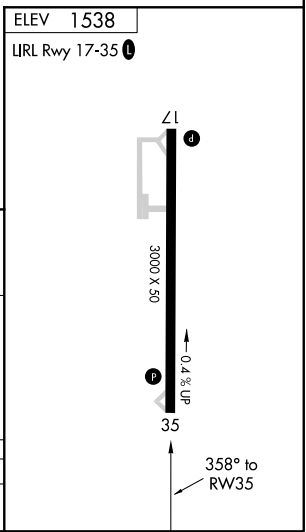

APP CRS 358°	Rwy Idg TDZE Apt Elev	N/A N/A 1538
------------------------	-----------------------------	---

RNAV (GPS)-A

SIBLEY MUNI (ISB)

RNP APCH.	Procedure NA at night. Use Worthington altimeter setting.	MISSED APPROACH: Climb to 4000 direct SIGEE and hold.
NA		

CATEGORY	A	B	C	D
CIRCLING	2060-1 522 (600-1)	2100-1 562 (600-1)	NA	