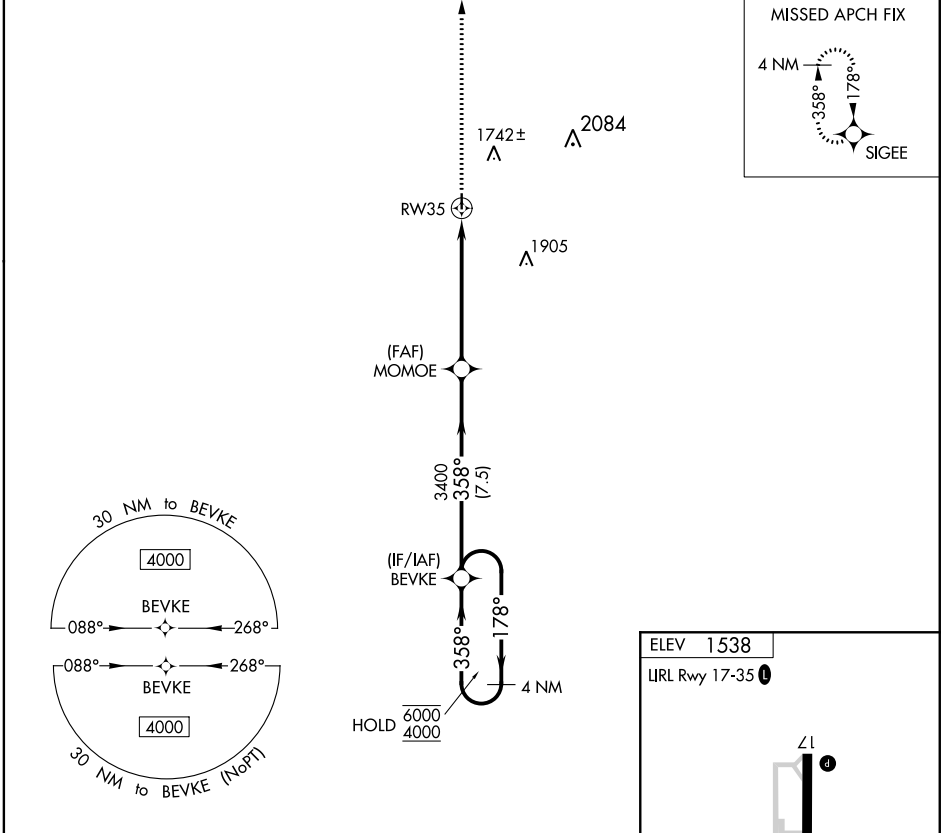

APP CRS 358°	Rwy Idg TDZE Apt Elev	N/A N/A 1538
------------------------	-----------------------------	---

RNAV (GPS)-A

SIBLEY MUNI (ISB)

RNP APCH.	Procedure NA at night. Use Worthington altimeter setting.	MISSED APPROACH: Climb to 4000 direct SIGEE and hold.
NA		

OTG AWOS-3PT 121.075	MINNEAPOLIS CENTER 132.05 317.4	UNICOM 122.8 (CTAF) 0
--------------------------------	---	---------------------------------

NC-3, 16 JUN 2022 to 14 JUL 2022

NC-3, 16 JUN 2022 to 14 JUL 2022

CATEGORY	A	B	C	D
CIRCLING	2060-1 522 (600-1)	2100-1 562 (600-1)	NA	