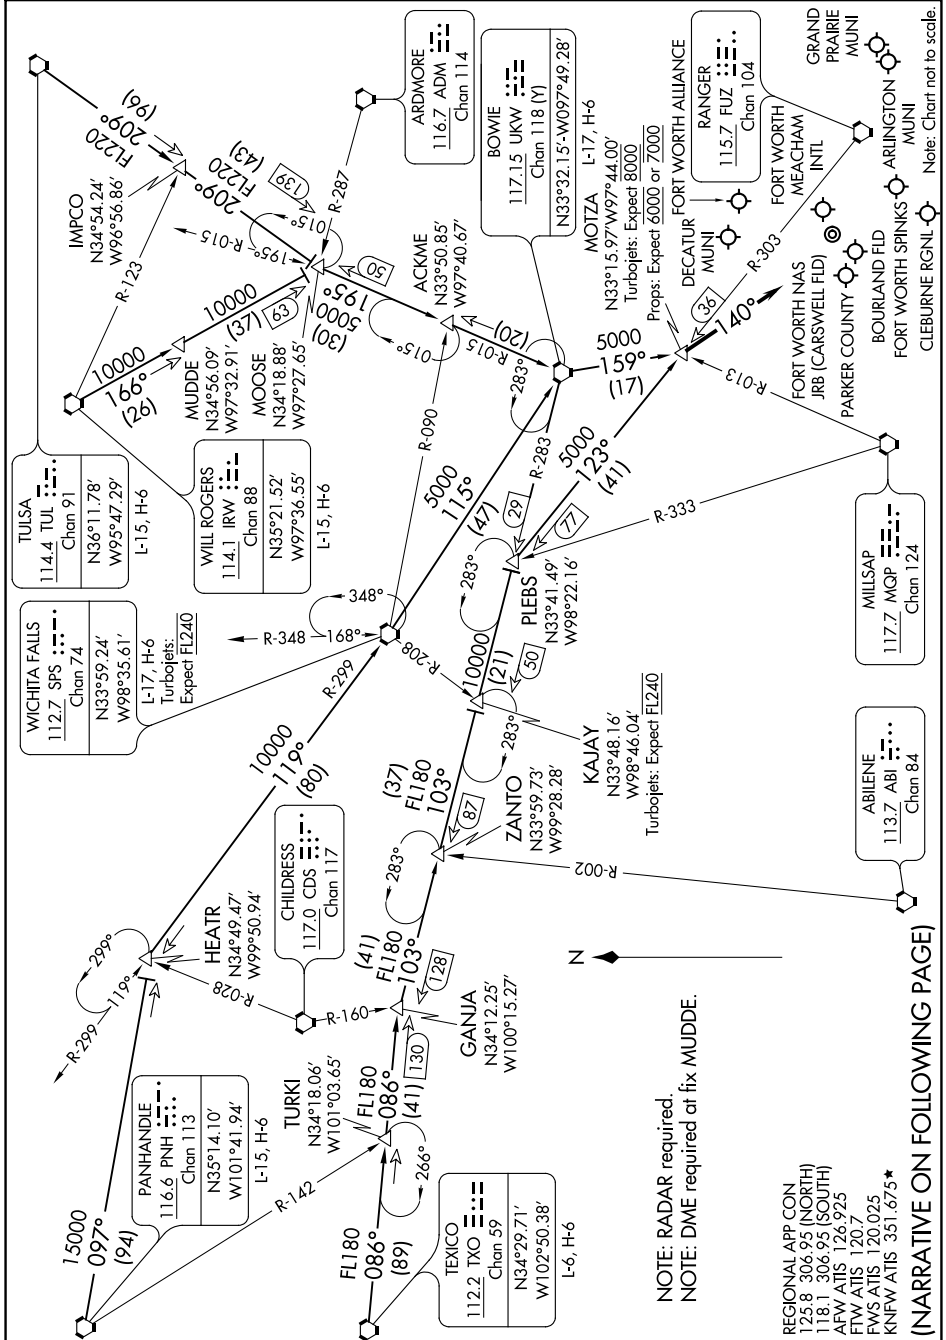

MOTZA ONE ARRIVAL

FORT WORTH, TEXAS

SC-2, 16 JUN 2022 to 14 JUL 2022

SC-2, 16 JUN 2022 to 14 JUL 2022

NOTE: RADAR required
NOTE: DME required at fix MUJDE.

REGIONAL APP CON
125.8 306.95 (NORTH)
118.1 306.95 (SOUTH)
AFW ATIS 126.925
FTW ATIS 120.7
FWS ATIS 120.025
KNFW ATIS 351.675*

(NARRATIVE ON FOLLOWING PAGE)

MOTZA ONE ARRIVAL

(MOTZA.MOTZA1) 17JUN21

FORT WORTH, TEXAS