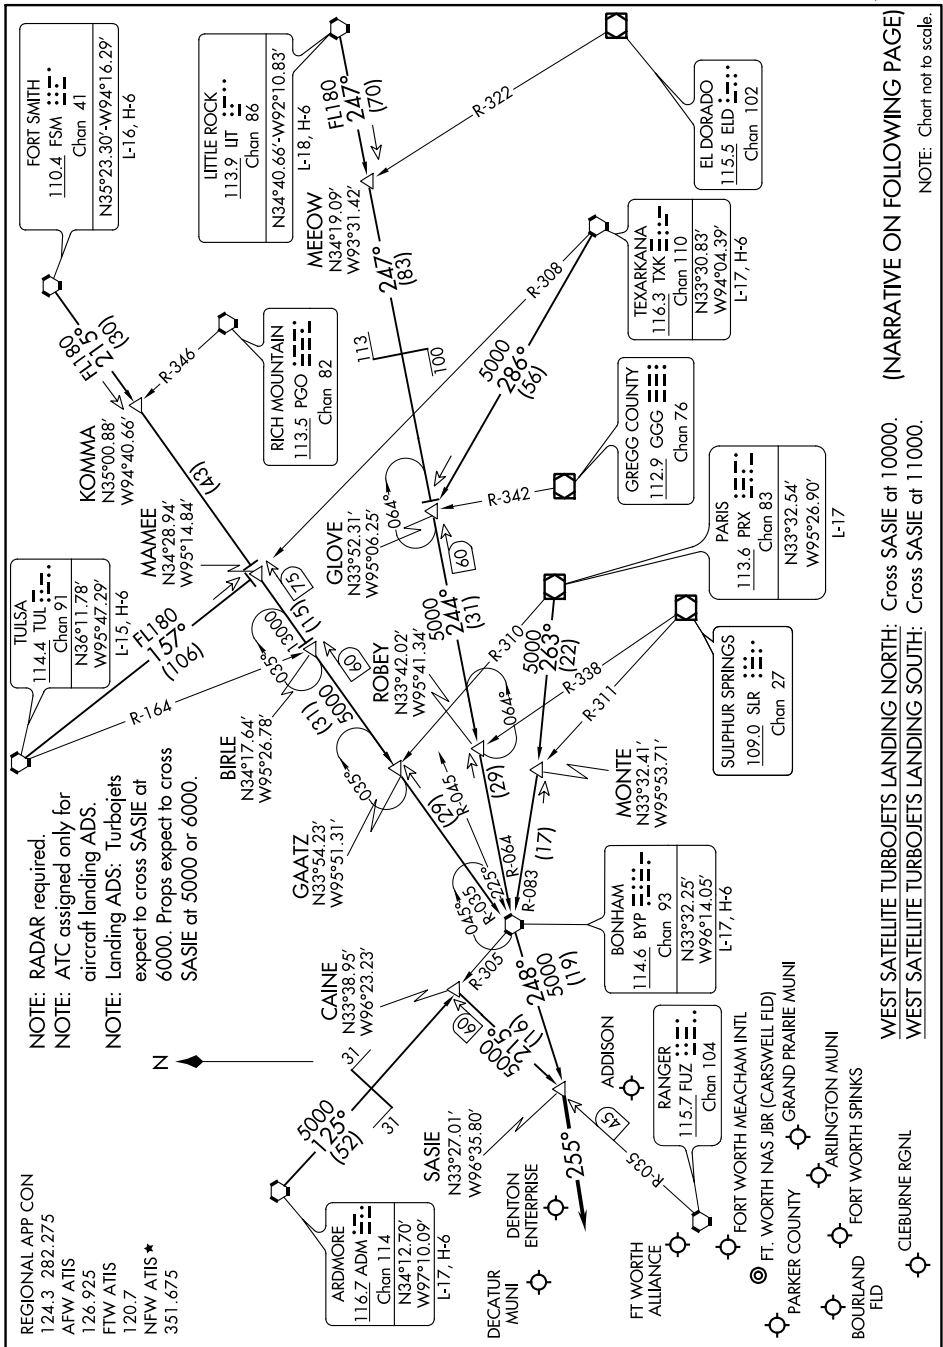

SC-2, 16 JUN 2022 to 14 JUL 2022

(NARRATIVE ON FOLLOWING PAGE)

NOTE: Chart not to scale.

WEST SATELLITE TURBOJETS LANDING NORTH: Cross SASIE at 10000.  
WEST SATELLITE TURBOJETS LANDING SOUTH: Cross SASIE at 11000.

SC-2, 16 JUN 2022 to 14 JUL 2022