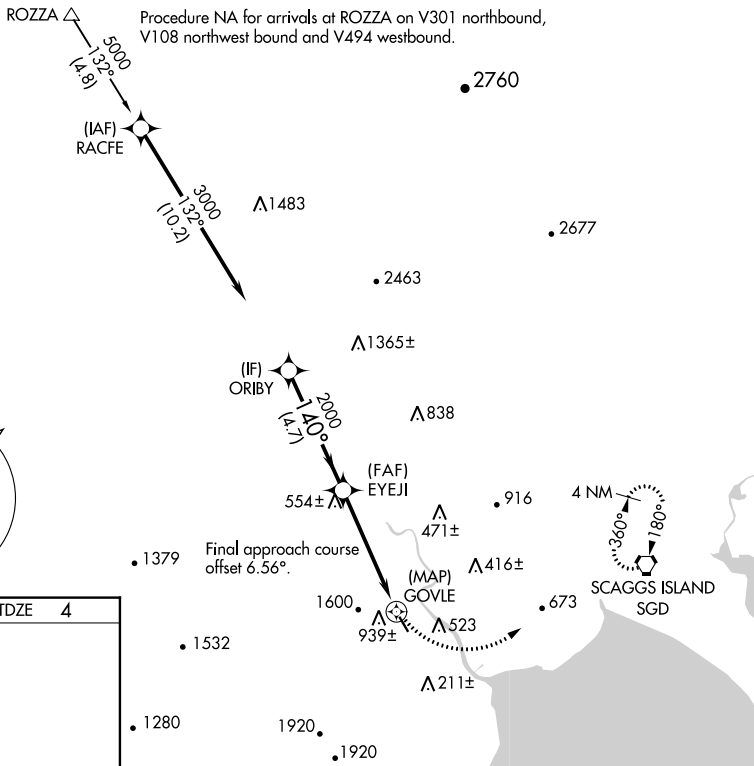

APP CRS	Rwy Idg	3300
140°	TDZE	4
	Apt Elev	4

RNAV (GPS) RWY 13

GNOSS FLD (DVO)

RNP APCH-GPS.
 ⚠ Circling Rwy 31 NA at night. Circling NA southwest of Rwy 13-31.
 ⚠ Rwy 13 helicopter visibility reduction below 3/4 SM NA.

MISSED APPROACH: Climbing left turn to 4200 direct SCAGGS ISLAND VORTAC and hold, continue climb-in-hold to 4200.

AWOS-3P
120.675

OAKLAND CENTER
127.8 353.5

UNICOM
123.075 (CTAF)

ROZZA Δ Procedure NA for arrivals at ROZZA on V301 northbound, V108 northwest bound and V494 westbound.

ELEV	4	TDZE	4
------	---	------	---

CATEGORY	A	B	C	D
LNAV MDA	1300-1¼ 1296 (1300-1¼)	1300-1½ 1296 (1300-1½)	NA	
C CIRCLING	1300-1¼ 1296 (1300-1¼)	1300-1½ 1296 (1300-1½)	NA	

SW-2, 16 JUN 2022 to 14 JUL 2022

SW-2, 16 JUN 2022 to 14 JUL 2022