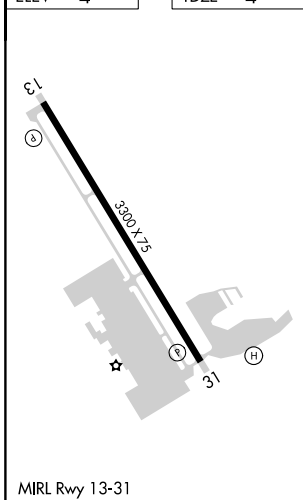

CATEGORY	A	B	C	D
LNAV MDA	1300-1¼ 1296 (1300-1¼)	1300-1½ 1296 (1300-1½)	NA	
C CIRCLING	1300-1¼ 1296 (1300-1¼)	1300-1½ 1296 (1300-1½)	NA	

SW-2, 16 JUN 2022 to 14 JUL 2022

SW-2, 16 JUN 2022 to 14 JUL 2022