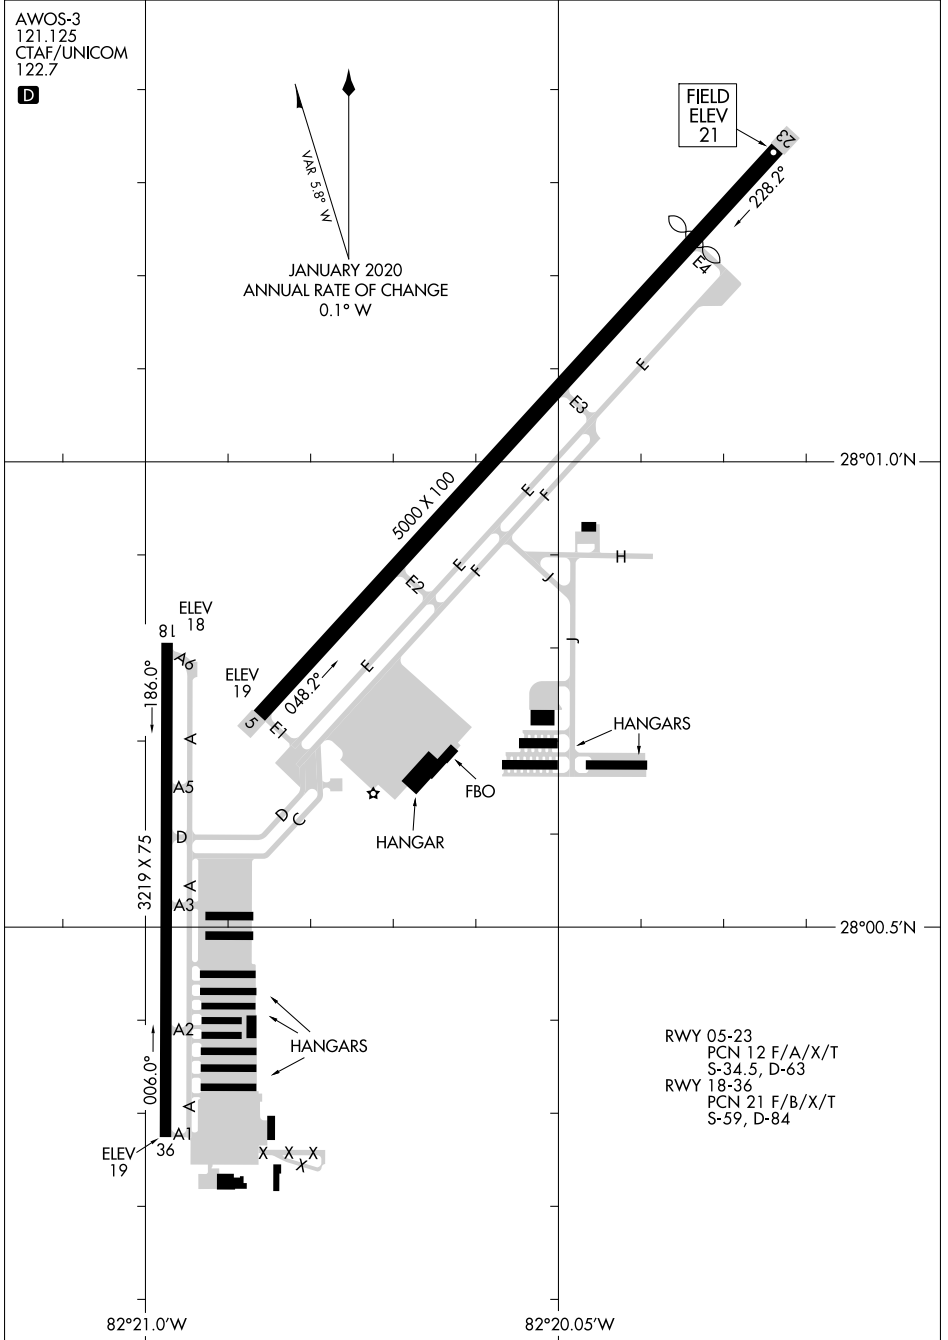

# AIRPORT DIAGRAM

AL-9241 (FAA)

TAMPA EXEC (VDF)  
TAMPA, FLORIDA

AWOS-3  
121.125  
CTAF/UNICOM  
122.7

VAR 5.8° W  
JANUARY 2020  
ANNUAL RATE OF CHANGE  
0.1° W

FIELD  
ELEV  
21

SE-3, 16 JUN 2022 to 14 JUL 2022

SE-3, 16 JUN 2022 to 14 JUL 2022

RWY 05-23  
PCN 12 F/A/X/T  
S-34.5, D-63  
RWY 18-36  
PCN 21 F/B/X/T  
S-59, D-84