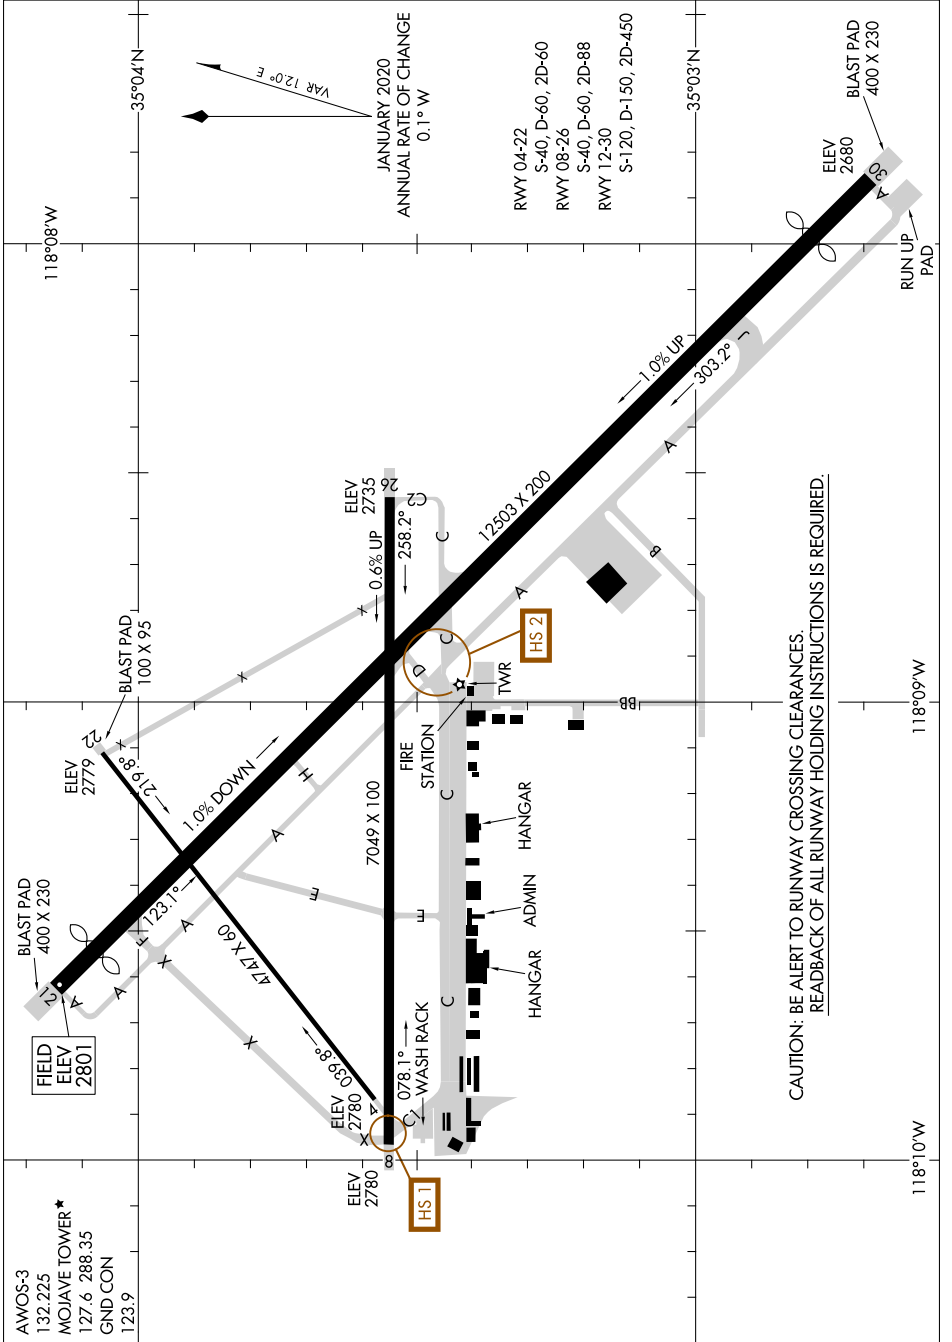

AIRPORT DIAGRAM

21280

AL-9353 (FAA)

MOJAVE AIR AND SPACE PORT (MHV)

MOJAVE, CALIFORNIA

SW-3, 16 JUN 2022 to 14 JUL 2022

SW-3, 16 JUN 2022 to 14 JUL 2022

AIRPORT DIAGRAM

21280

MOJAVE AIR AND SPACE PORT (MHV)

MOJAVE, CALIFORNIA