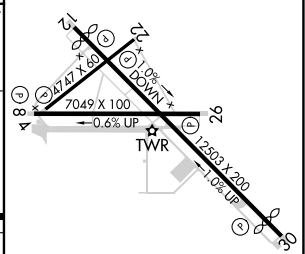

WAAS CH 77743 W04A	APP CRS 029°	Rwy Idg TDZE Apt Elev	4747 2780 2801
--	------------------------	-----------------------------	---

RNAV (GPS) RWY 4

MOJAVE AIR AND SPACE PORT (MHV)

RNP APCH.		MISSED APPROACH: Climb to 3300 then climbing left turn to 7000 direct ENAMY and hold, continue climb-in-hold to 7000.	
AWOS-3 132.225	JOSHUA APP CON 133.65 348.7	MOJAVE TOWER * 127.6 (CTAF) 0 288.35	GND CON 123.9

ELEV 2801	TDZE 2780
-----------	-----------

CATEGORY	A	B	C	D
LP MDA	3180-1	400 (400-1)	3180-1½	400 (400-1½)
LNNAV MDA	3180-1	400 (400-1)	3180-1½	400 (400-1½)
CIRCLING	3300-1 499 (500-1)	3480-1 679 (700-1)	4140-3 1339 (1400-3)	4500-3 1699 (1700-3)