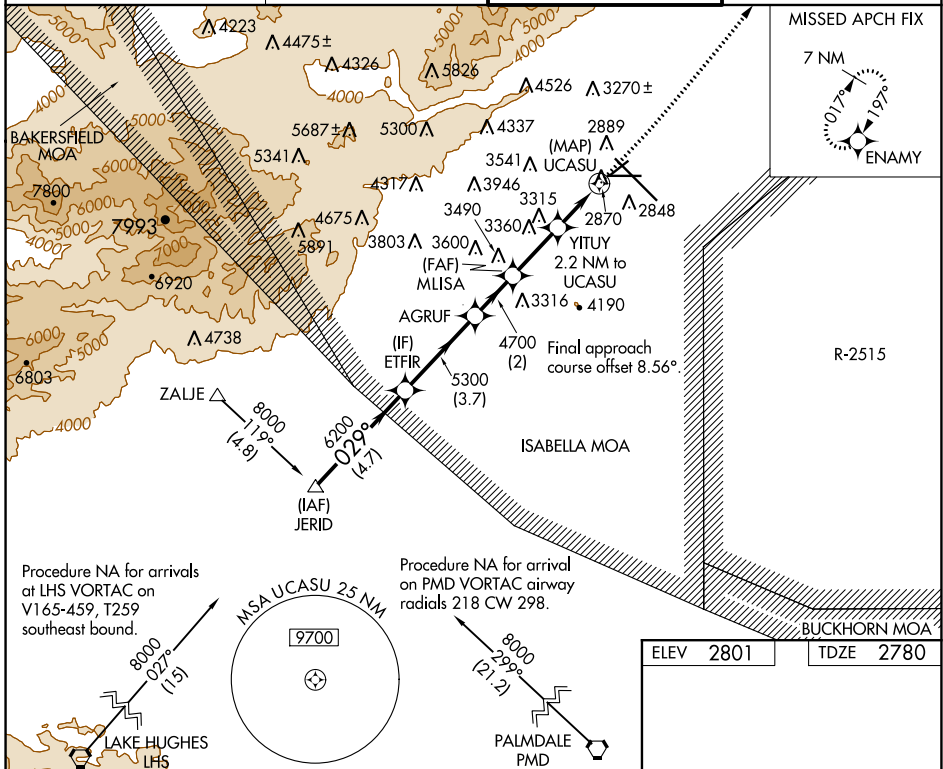

WAAS CH 77743 W04A	APP CRS 029°	Rwy Idg TDZE Apt Elev	4747 2780 2801
--	------------------------	-----------------------------	---

RNAV (GPS) RWY 4

MOJAVE AIR AND SPACE PORT (MHV)

RNP APCH.		MISSED APPROACH: Climb to 3300 then climbing left turn to 7000 direct ENAMY and hold, continue climb-in-hold to 7000.	
AWOS-3 132.225	JOSHUA APP CON 133.65 348.7	MOJAVE TOWER * 127.6 (CTAF) 0 288.35	GND CON 123.9

ELEV 2801	TDZE 2780
-----------	-----------

CATEGORY	A	B	C	D
LP MDA	3180-1	400 (400-1)	3180-1½	400 (400-1½)
LNNAV MDA	3180-1	400 (400-1)	3180-1½	400 (400-1½)
CIRCLING	3300-1 499 (500-1)	3480-1 679 (700-1)	4140-3 1339 (1400-3)	4500-3 1699 (1700-3)

REIL Rwy 12 and 30
MIRL Rwy 8-26 and 4-22
HIRL Rwy 12-30

SW-3, 16 JUN 2022 to 14 JUL 2022

SW-3, 16 JUN 2022 to 14 JUL 2022