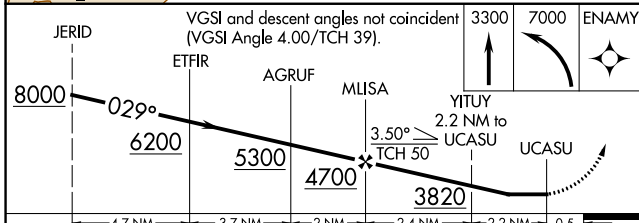

WAAS CH 77743 W04A	APP CRS 029°	Rwy Idg TDZE Apt Elev	4747 2780 2801
--	------------------------	-----------------------------	---

RNAV (GPS) RWY 4

MOJAVE AIR AND SPACE PORT (MHV)

RNP APCH.		MISSED APPROACH: Climb to 3300 then climbing left turn to 7000 direct ENAMY and hold, continue climb-in-hold to 7000.	
AWOS-3 132.225	JOSHUA APP CON 133.65 348.7	MOJAVE TOWER * 127.6 (CTAF) 0 288.35	GND CON 123.9

ELEV 2801	TDZE 2780
-----------	-----------

CATEGORY	A	B	C	D
LP MDA	3180-1	400 (400-1)	3180-1½	400 (400-1½)
LNNAV MDA	3180-1	400 (400-1)	3180-1½	400 (400-1½)
CIRCLING	3300-1 499 (500-1)	3480-1 679 (700-1)	4140-3 1339 (1400-3)	4500-3 1699 (1700-3)