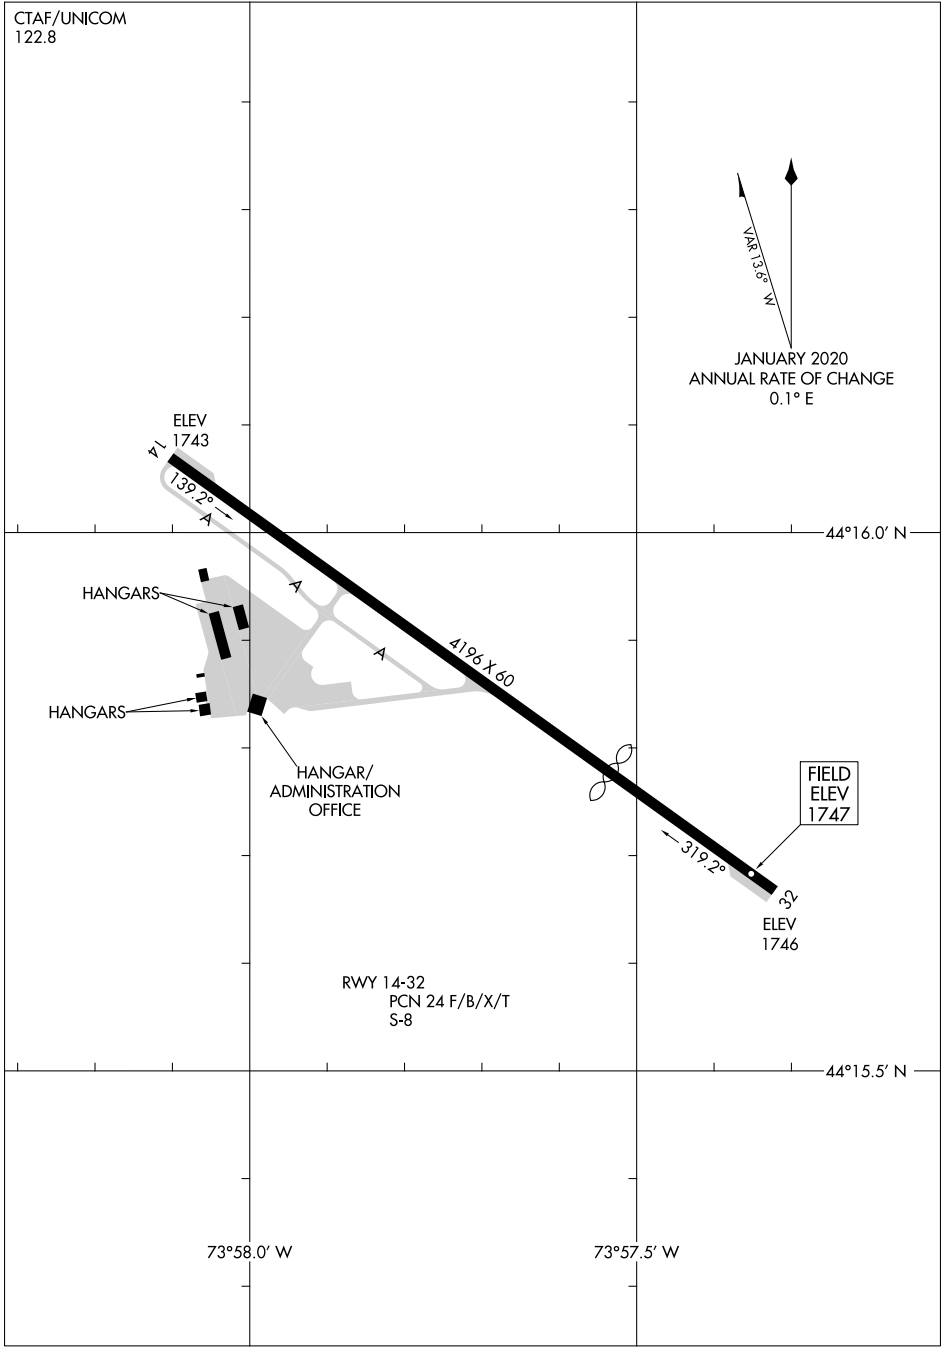

21336

AIRPORT DIAGRAM

AL-9371 (FAA)

LAKE PLACID (LKP)
LAKE PLACID, NEW YORK

CTAF/UNICOM
122.8

NE-2, 16 JUN 2022 to 14 JUL 2022

NE-2, 16 JUN 2022 to 14 JUL 2022

AIRPORT DIAGRAM
21336

LAKE PLACID, NEW YORK
LAKE PLACID (LKP)