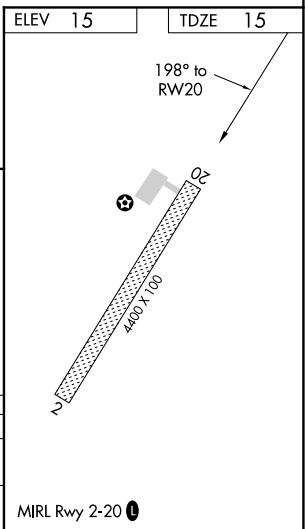

APP CRS 198°	Rwy Idg TDZE Apt Elev	4400 15 15

RNAV (GPS) RWY 20

KOTLIK (2A9) (PFKO)

▽ ▲ NA DME/DME RNP-0.3 NA. Use Emmonak altimeter setting. Procedure NA at night.	MISSED APPROACH: Climb to 8000 direct RICVO WP and hold.

AWOS-3 118.1	ENM/PAEM AWOS-3P 135.35	ANCHORAGE CENTER 124.5	CTAF 122.90

AK, 19 MAY 2022 to 14 JUL 2022

AK, 19 MAY 2022 to 14 JUL 2022