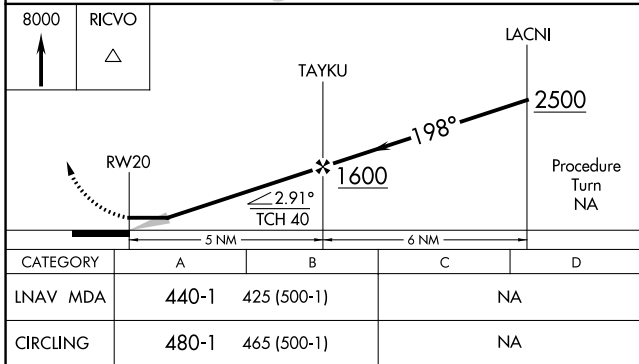

APP CRS 198°	Rwy Idg TDZE Apt Elev	4400 15 15

RNAV (GPS) RWY 20

KOTLIK (2A9) (PFKO)

▽ ▲ NA DME/DME RNP-0.3 NA. Use Emmonak altimeter setting. Procedure NA at night.	MISSED APPROACH: Climb to 8000 direct RICVO WP and hold.

AWOS-3 118.1	ENM/PAEM AWOS-3P 135.35	ANCHORAGE CENTER 124.5	CTAF 122.90

AK, 19 MAY 2022 to 14 JUL 2022

AK, 19 MAY 2022 to 14 JUL 2022