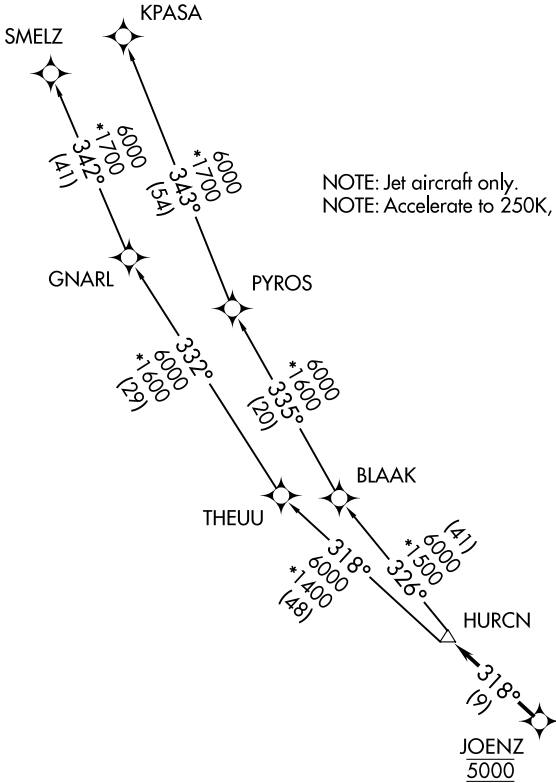

(HURCN3.HURCN) 22139

AL-10263 (FAA)

MIAMI HOMESTEAD GENERAL AVIATION (X51)

HURCN THREE DEPARTURE (RNAV)

HOMESTEAD, FLORIDA

RNAV-1 DME/DME/IRU or GPS.

RADAR required.

**TOP ALTITUDE:
ASSIGNED BY ATC**

AWOS-3

118.375

CTAF

122.8

MIAMI DEP CON

125.5 354.1

TAKEOFF MINIMUMS

Rwy 10: Standard with minimum climb of 500' per NM to 2400.

Rwy 18: Standard with minimum climb of 500' per NM to 1800.

Rwy 28: Standard with minimum climb of 500' per NM to 1900.

Rwy 36: Standard with minimum climb of 500' per NM to 2200.

NOTE: Chart not to scale.

(NARRATIVE ON FOLLOWING PAGE)

HURCN THREE DEPARTURE (RNAV)

HOMESTEAD, FLORIDA

(HURCN3.HURCN) 19MAY22

MIAMI HOMESTEAD GENERAL AVIATION (X51)

SE-3, 16 JUN 2022 to 14 JUL 2022

SE-3, 16 JUN 2022 to 14 JUL 2022