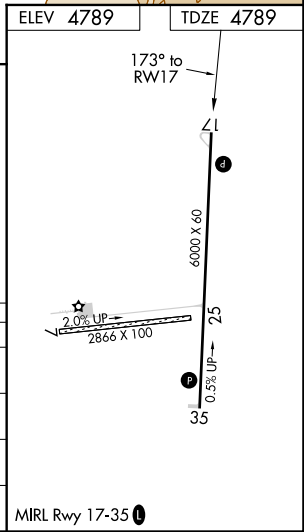

WAAS CH 93840 W17A	APP CRS 173°	Rwy Idg TDZE Apt Elev	6000 4789 4789
--	------------------------	-----------------------------	---

RNAV (GPS) RWY 17

RUBY VALLEY FLD (RVF)

RNP APCH - GPS.	MISSED APPROACH: Climb to 11100 direct GNAWS and on track 211° to DLN VOR/DME and hold, continue climb-in-hold to 11100.
<p>⚠ Circling NA to Rwy 7 and 25. Circling NA east of Rwy 17-35. Rwy 17 helicopter visibility reduction below 3/4 SM NA. Baro-VNAV NA.</p>	

AWOS-3PT 119.025	SALT LAKE CENTER 132.4 338.3	CTAF 122.90
----------------------------	--	-----------------------

CATEGORY	A	B	C	D
LPV DA	5064-1		275 (300-1)	
LNAV/VNAV DA	5443-1 7/8		654 (700-1 7/8)	
LNAV MDA	5300-1	511 (600-1)	5300-1 3/8	511 (600-1 3/8)
CIRCLING	5300-1	511 (600-1)	5300-1 1/2 511 (600-1 1/2)	5460-2 1/4 671 (700-2 1/4)