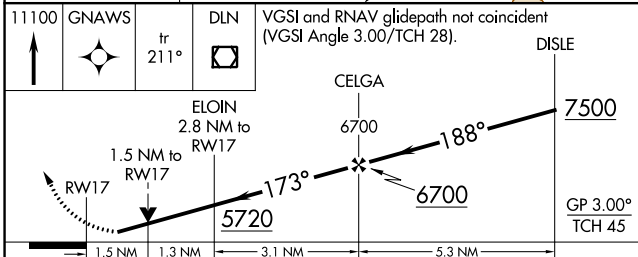

WAAS CH 93840 W17A	APP CRS 173°	Rwy Idg TDZE Apt Elev	6000 4789 4789
--	------------------------	-----------------------------	---

RNAV (GPS) RWY 17

RUBY VALLEY FLD (RVF)

RNP APCH - GPS.	MISSED APPROACH: Climb to 11100 direct GNAWS and on track 211° to DLN VOR/DME and hold, continue climb-in-hold to 11100.
<p>⚠ Circling NA to Rwy 7 and 25. Circling NA east of Rwy 17-35. Rwy 17 helicopter visibility reduction below 3/4 SM NA. Baro-VNAV NA.</p>	

AWOS-3PT 119.025	SALT LAKE CENTER 132.4 338.3	CTAF 122.90
----------------------------	--	-----------------------

CATEGORY	A	B	C	D
LPV DA	5064-1		275 (300-1)	
LNAV/VNAV DA	5443-1 7/8		654 (700-1 7/8)	
LNAV MDA	5300-1	511 (600-1)	5300-1 3/8	511 (600-1 3/8)
CIRCLING	5300-1	511 (600-1)	5300-1 1/2 511 (600-1 1/2)	5460-2 1/4 671 (700-2 1/4)