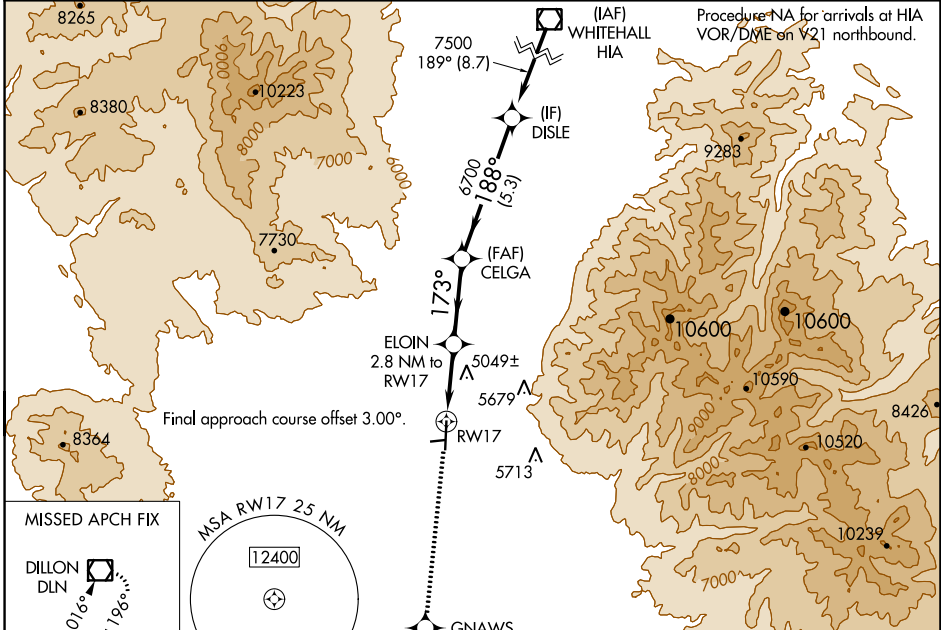

WAAS CH 93840 W17A	APP CRS 173°	Rwy Idg TDZE Apt Elev	6000 4789 4789
--	------------------------	-----------------------------	---

RNAV (GPS) RWY 17

RUBY VALLEY FLD (RVF)

RNP APCH - GPS.	MISSED APPROACH: Climb to 11100 direct GNAWS and on track 211° to DLN VOR/DME and hold, continue climb-in-hold to 11100.
<p>⚠ Circling NA to Rwy 7 and 25. Circling NA east of Rwy 17-35. Rwy 17 helicopter visibility reduction below 3/4 SM NA. Baro-VNAV NA.</p>	

AWOS-3PT 119.025	SALT LAKE CENTER 132.4 338.3	CTAF 122.90
----------------------------	--	-----------------------

CATEGORY	A	B	C	D
LPV DA	5064-1		275 (300-1)	
LNAV/VNAV DA	5443-1 7/8		654 (700-1 7/8)	
LNAV MDA	5300-1	511 (600-1)	5300-1 3/8	511 (600-1 3/8)
CIRCLING	5300-1	511 (600-1)	5300-1 1/2 511 (600-1 1/2)	5460-2 1/4 671 (700-2 1/4)

NW-1, 16 JUN 2022 to 14 JUL 2022

NW-1, 16 JUN 2022 to 14 JUL 2022