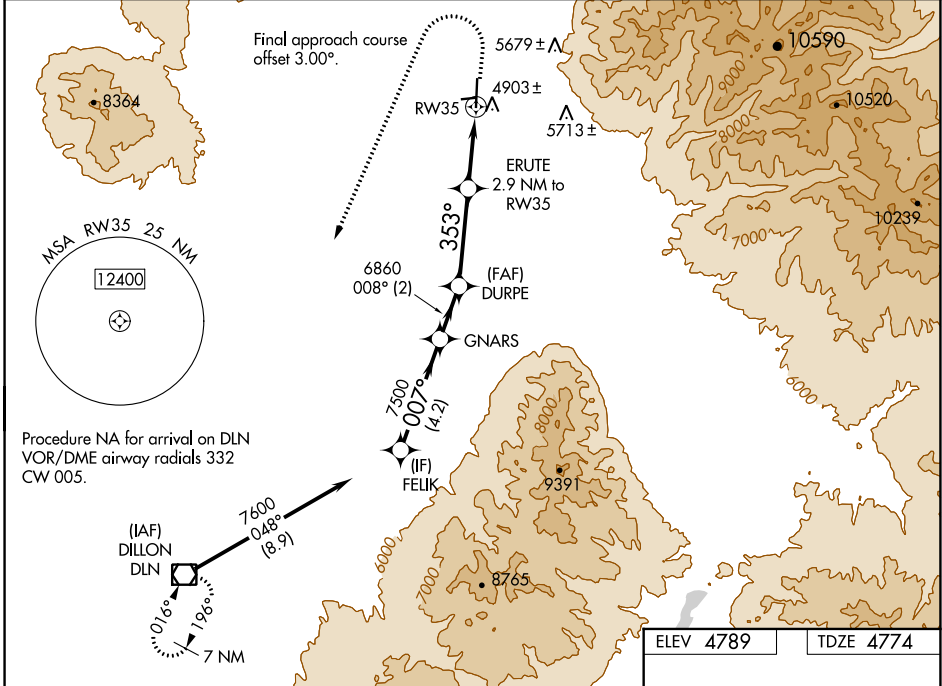

WAAS CH 42940 W35A	APP CRS 353°	Rwy Idg TDZE Apt Elev	6000 4774 4789
--	------------------------	-----------------------------	---

RNAV (GPS) RWY 35

RUBY VALLEY FLD (RVF)

RNP APCH - GPS.	MISSED APPROACH: (Do not exceed 185K until DLN VOR/DME) Climb to 5500 then climbing left turn to 11100 direct DLN VOR/DME and hold, continue climb-in-hold to 11100.
-----------------	--

AWOS-3PT 119.025	SALT LAKE CENTER 132.4 338.3	CTAF 122.90
----------------------------	--	-----------------------

ELEV 4789	TDZE 4774
-----------	-----------

CATEGORY	A	B	C	D
LPV DA	5024-1		250 (300-1)	
LNAV/VNAV DA	5196-1¼		422 (500-1¼)	
LNAV MDA	5360-1 586 (600-1)		5360-1¾ 586 (600-1¼)	
C CIRCLING	5360-1 571 (600-1)		5360-1¾ 571 (600-1¼) 5460-2¼ 671 (700-2¼)	