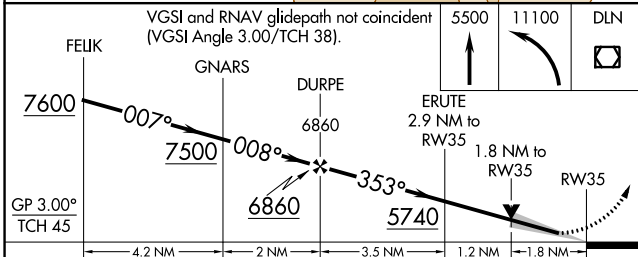

WAAS CH 42940 W35A	APP CRS 353°	Rwy Idg TDZE Apt Elev	6000 4774 4789
--	------------------------	-----------------------------	---

RNAV (GPS) RWY 35

RUBY VALLEY FLD (RVF)

RNP APCH - GPS.	MISSED APPROACH: (Do not exceed 185K until DLN VOR/DME) Climb to 5500 then climbing left turn to 11100 direct DLN VOR/DME and hold, continue climb-in-hold to 11100.
-----------------	--

AWOS-3PT 119.025	SALT LAKE CENTER 132.4 338.3	CTAF 122.90
----------------------------	--	-----------------------

ELEV 4789	TDZE 4774
-----------	-----------

CATEGORY	A	B	C	D
LPV DA	5024-1		250 (300-1)	
LNAV/VNAV DA	5196-1¼		422 (500-1¼)	
LNAV MDA	5360-1 586 (600-1)		5360-1¾ 586 (600-1¼)	
C CIRCLING	5360-1 571 (600-1)		5360-1¾ 571 (600-1¼) 5460-2¼ 671 (700-2¼)	