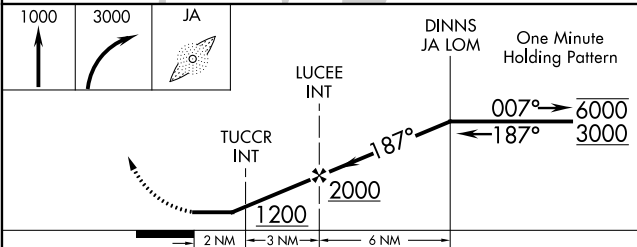

⚠ Circling to Rwy 11, 29 NA at night. Rwy 7, 11, 25 helicopter visibility reduction below 3/4 SM NA. **MISSED APPROACH:** Climb to 1000 then climbing right turn to 3000 direct JA LOM and hold.

AWOS-3 119.275	JACKSONVILLE APP CON 127.775 377.075	GCO 121.275	UNICOM 123.0 (CTAF) 0
--------------------------	--	-----------------------	---------------------------------