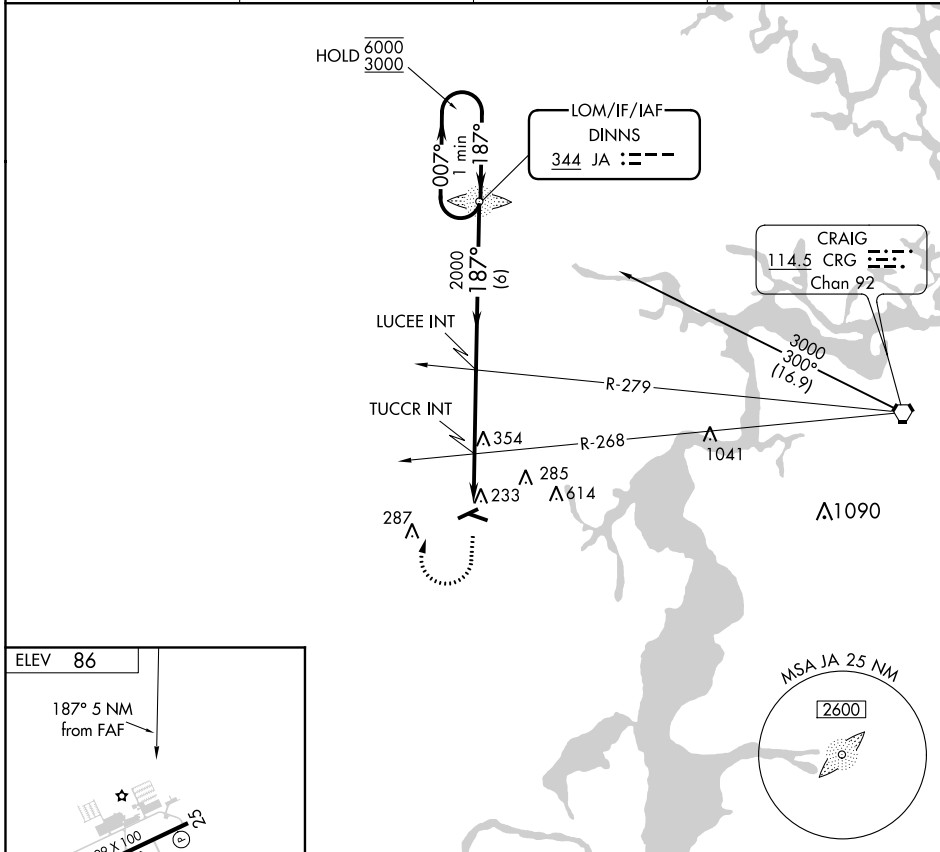

LOM JA 344	APP CRS 187°	Rwy Idg TDZE Apt Elev	N/A N/A 86
----------------------	------------------------	-----------------------------	---------------------------------------

NDB-A
HERLONG RECREATIONAL (HE'G)

⚠ Circling to Rwy 11, 29 NA at night. Rwy 7, 11, 25 helicopter visibility reduction below 3/4 SM NA. **MISSED APPROACH:** Climb to 1000 then climbing right turn to 3000 direct JA LOM and hold.

AWOS-3 119.275	JACKSONVILLE APP CON 127.775 377.075	GCO 121.275	UNICOM 123.0 (CTAF) 0
--------------------------	--	-----------------------	---------------------------------

FAF to MAP 5 NM					
Knots	60	90	120	150	180
Min:Sec	5:00	3:20	2:30	2:00	1:40
CIRCLING	720-1 634 (700-1)		980-2 ³ / ₄ 894 (900-2 ³ / ₄)		980-3 894 (900-3)

SE-3, 14 JUL 2022 to 11 AUG 2022

SE-3, 14 JUL 2022 to 11 AUG 2022