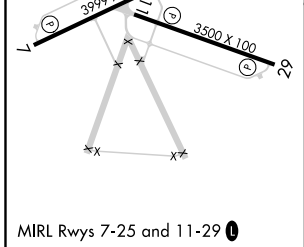

⚠ Circling to Rwy 11, 29 NA at night. Rwy 7, 11, 25 helicopter visibility reduction below 3/4 SM NA. **MISSED APPROACH:** Climb to 1000 then climbing right turn to 3000 direct JA LOM and hold.

AWOS-3 119.275	JACKSONVILLE APP CON 127.775 377.075	GCO 121.275	UNICOM 123.0 (CTAF) 0
--------------------------	--	-----------------------	---------------------------------