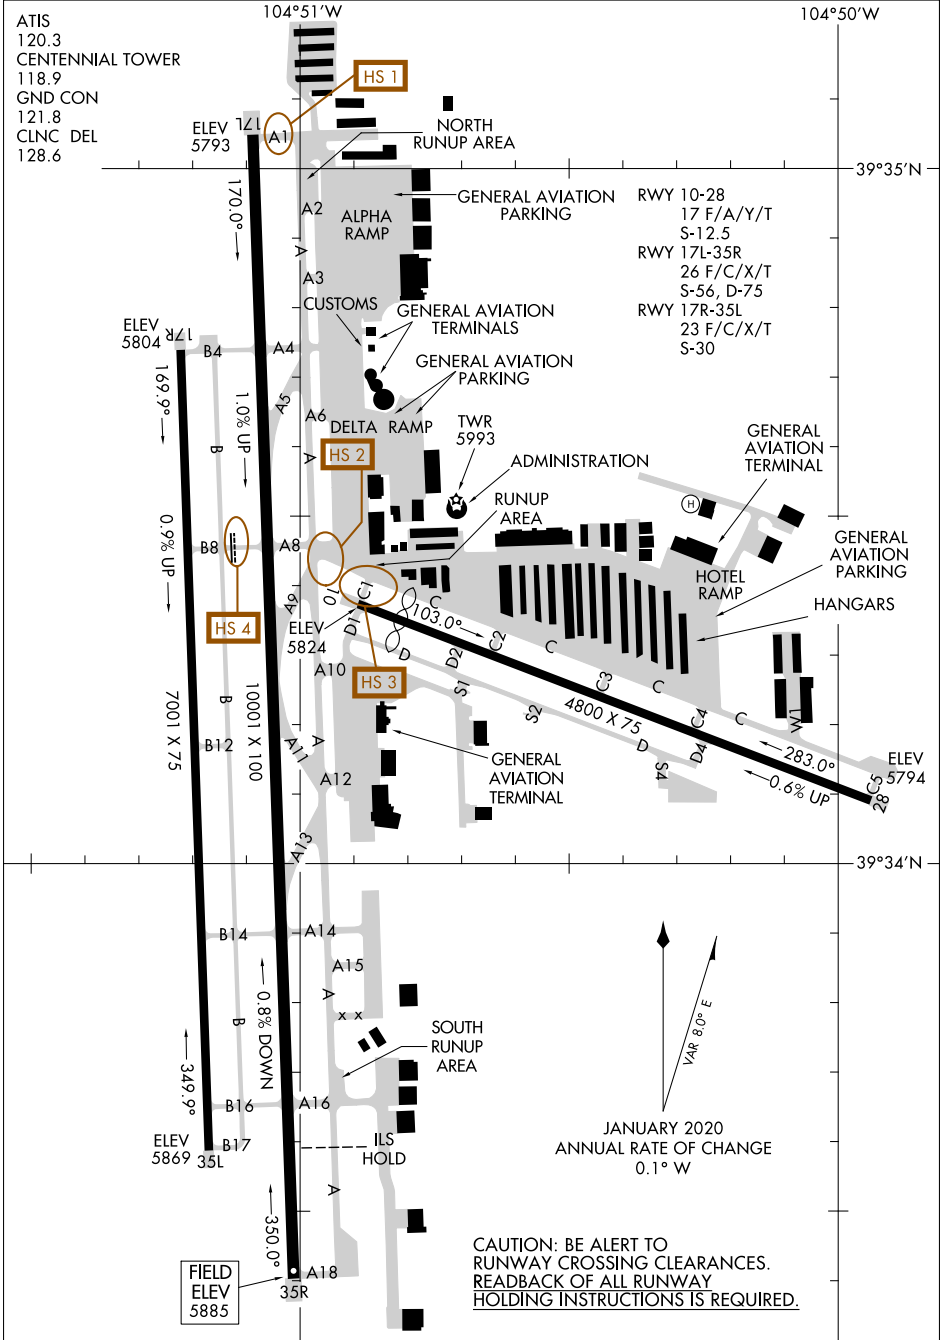

AIRPORT DIAGRAM

AL-5715 (FAA)

CENTENNIAL (APA)
DENVER, COLORADO

SW-1, 14 JUL 2022 to 11 AUG 2022

SW-1, 14 JUL 2022 to 11 AUG 2022

AIRPORT DIAGRAM

DENVER, COLORADO
CENTENNIAL (APA)