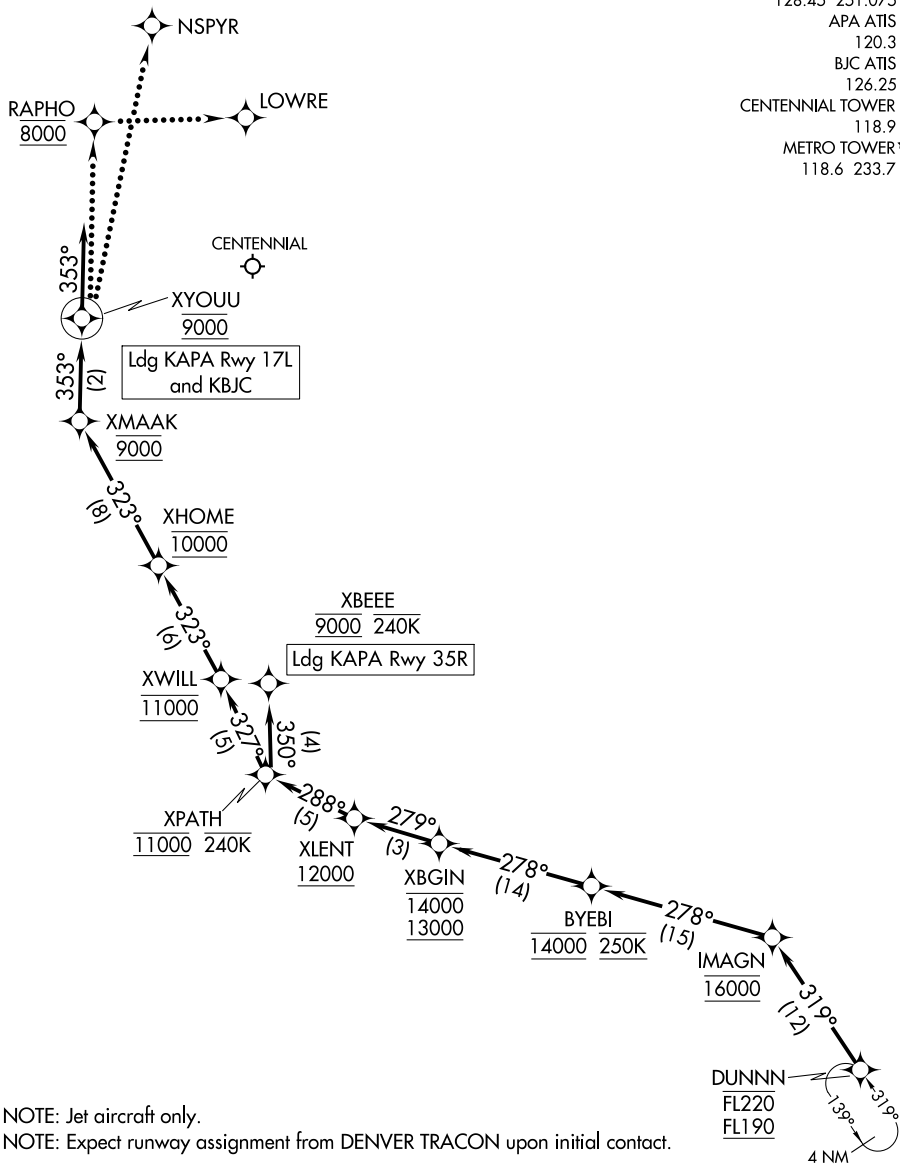

DUNNN FIVE ARRIVAL (RNAV) Arrival Routes

DENVER, COLORADO

ROCKY MOUNTAIN METRO

RNAV 1 - DME/DME/IRU or GPS.
RADAR required.

DENVER CENTER
133.4 377.175
SPRINGS APP CON
124.0 257.875
DENVER APP CON
128.45 251.075
APA ATIS
120.3
BJC ATIS
126.25
CENTENNIAL TOWER
118.9
METRO TOWER*
118.6 233.7

SW-1, 14 JUL 2022 to 11 AUG 2022

SW-1, 14 JUL 2022 to 11 AUG 2022

NOTE: Jet aircraft only.
NOTE: Expect runway assignment from DENVER TRACON upon initial contact.

NOTE: Chart not to scale.

(NARRATIVE ON FOLLOWING PAGE)

DUNNN FIVE ARRIVAL (RNAV) Arrival Routes

DENVER, COLORADO