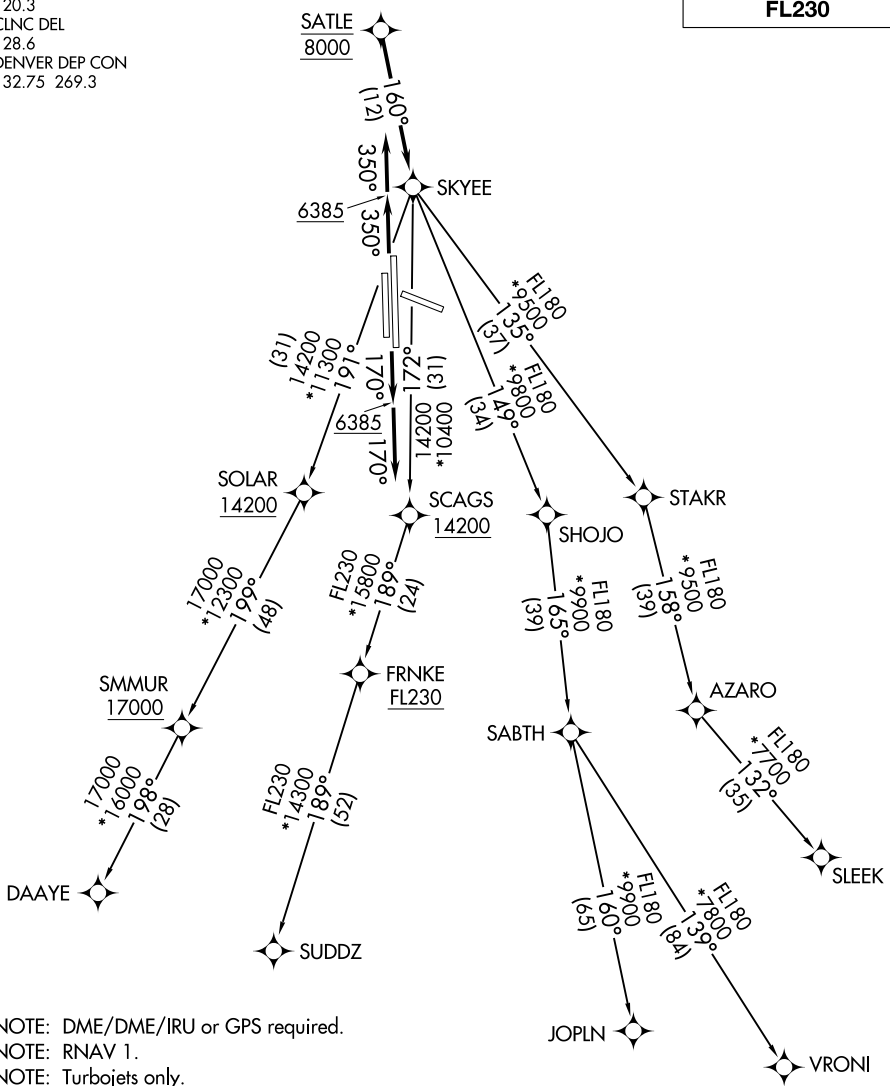

# SKYEE ONE DEPARTURE (RNAV)

AL-5715 (FAA)

CENTENNIAL (APA)  
DENVER, COLORADO

**TOP ALTITUDE:  
FL230**

ATIS  
120.3  
CLNC DEL  
128.6  
DENVER DEP CON  
132.75 269.3

SW-1, 14 JUL 2022 to 11 AUG 2022

SW-1, 14 JUL 2022 to 11 AUG 2022

NOTE: DME/DME/IRU or GPS required.  
NOTE: RNAV 1.  
NOTE: Turbojets only.  
NOTE: RADAR required.

### TAKEOFF MINIMUMS

Rwys 10, 28: NA.  
Rwy 17L: Standard with minimum climb of 255' per NM to 8000.  
Rwy 17R: Standard with minimum climb of 370' per NM to 8000.  
Rwys 35L/R: Standard.

(NARRATIVE ON FOLLOWING PAGE)

NOTE: Chart not to scale.