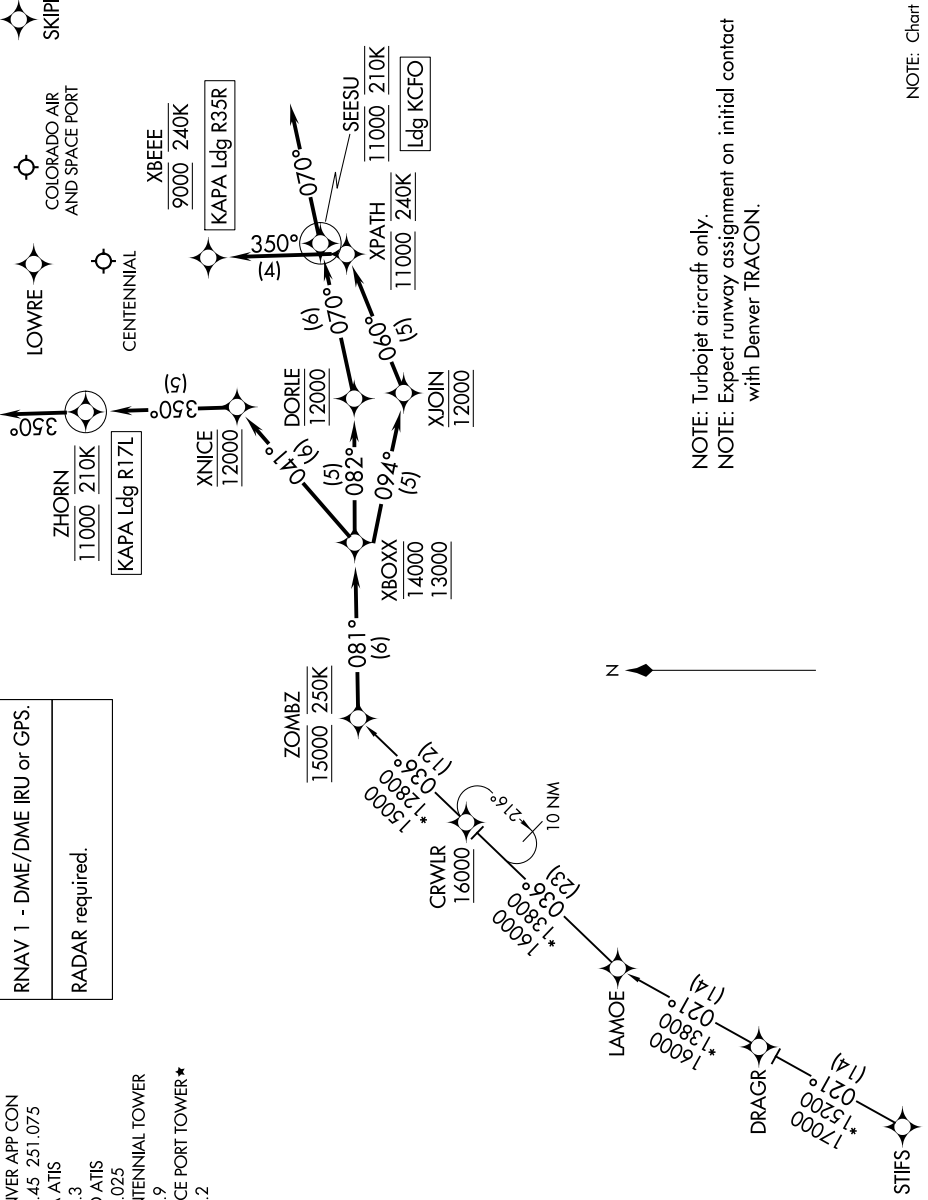

SW-1, 14 JUL 2022 to 11 AUG 2022

RNAV 1 - DME/DME IRU or GPS.
RADAR required.

DENVER APP CON  
128.45 251.075  
APA ATIS  
120.3  
CFO ATIS  
119.025  
CENTENNIAL TOWER  
118.9  
SPACE PORT TOWER ★  
120.2

NOTE: Turbojet aircraft only.  
NOTE: Expect runway assignment on initial contact with Denver TRACON.

NOTE: Chart not to scale.

SW-1, 14 JUL 2022 to 11 AUG 2022