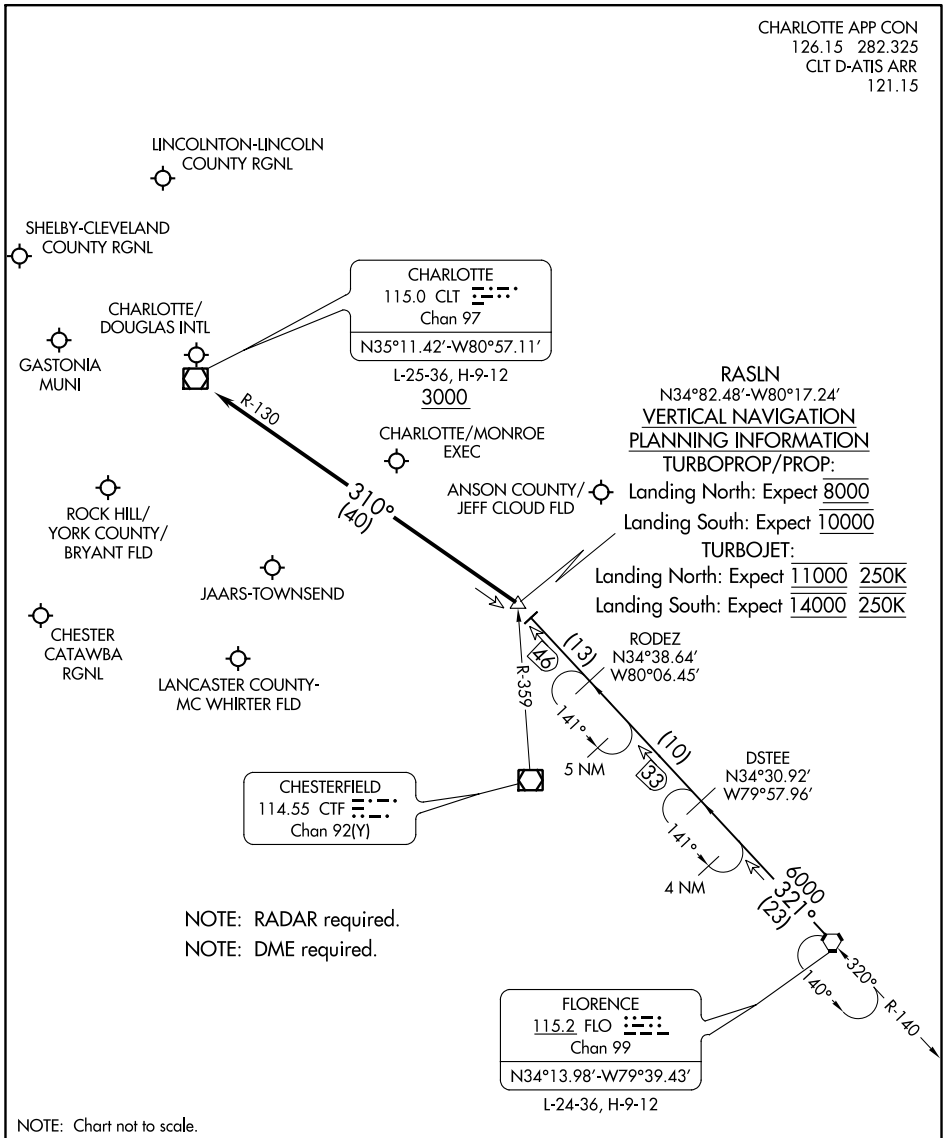

RASLN THREE ARRIVAL

CHARLOTTE, NORTH CAROLINA

CHARLOTTE APP CON
126.15 282.325
CLT D-ATIS ARR
121.15

SE-2, 11 AUG 2022 to 08 SEP 2022

SE-2, 11 AUG 2022 to 08 SEP 2022

ARRIVAL ROUTE DESCRIPTION

FLORENCE TRANSITION (FLO.RASLN3): From over FLO VORTAC on FLO R-321 to RASLN INT. Thence

. . . . from RASLN on CLT R-130 to cross CLT VOR/DME at or above 3000. Expect RADAR vectors to destination airport or final approach course prior to CLT VOR/DME.

RASLN THREE ARRIVAL

(RASLN.RASLN3) 17AUG17

CHARLOTTE, NORTH CAROLINA