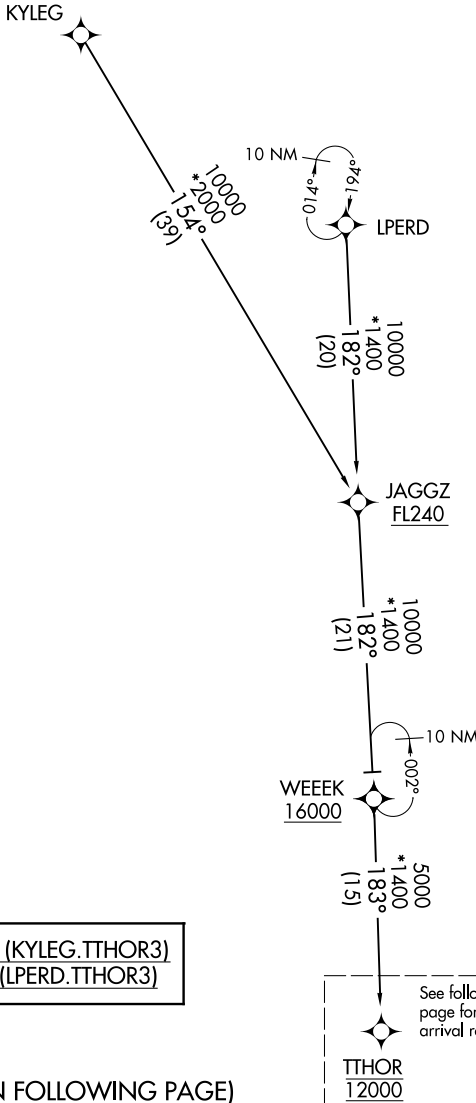

TTHOR THREE ARRIVAL (RNAV) Transition Routes

ORLANDO, FLORIDA

ORLANDO APP CON
 119.775 351.9
 DAYTONA APP CON
 118.85 353.825
 DAB ATIS
 132.875
 EVB ATIS
 124.625
 LEE ATIS
 134.325
 ORL ATIS
 127.25
 OMN ATIS
 118.475
 SFB ATIS
 125.975

RNAV 1 - DME/DME/IRU or GPS.
 RADAR required.

NOTE: Jet and turboprop aircraft only.

KYLEG TRANSITION (KYLEG.TTHOR3)
 LPERD TRANSITION (LPERD.TTHOR3)

(CONTINUED ON FOLLOWING PAGE)

See following page for arrival routes.
 TTHOR 12000

NOTE: Chart not to scale.

SE-3, 11 AUG 2022 to 08 SEP 2022

SE-3, 11 AUG 2022 to 08 SEP 2022