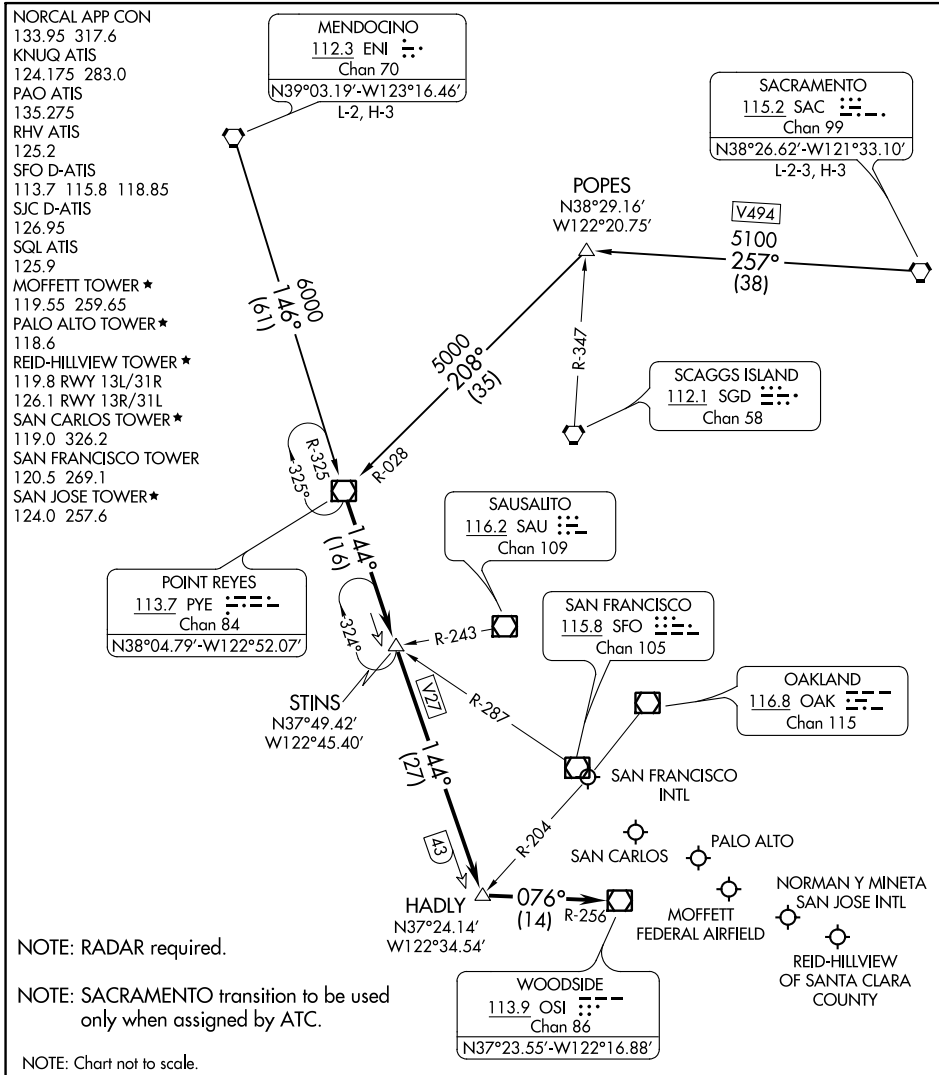

(PYE.PYE3) 21224

POINT REYES THREE ARRIVAL

AL-375 (FAA)

SAN FRANCISCO, CALIFORNIA

SW-2, 11 AUG 2022 to 08 SEP 2022

SW-2, 11 AUG 2022 to 08 SEP 2022

ARRIVAL ROUTE DESCRIPTION

MENDOCINO TRANSITION (ENI.PYE3): From over ENI VORTAC on ENI R-146 and PYE R-325 to PYE VOR/DME. Thence. . .

SACRAMENTO TRANSITION (SAC.PYE3): From over SAC VORTAC on SAC R-257 and PYE R-028 to PYE VOR/DME. Thence. . .

. . . From over PYE VOR/DME on PYE R-144 to HADLY, then on OSI R-256 to OSI VOR/DME. Expect RADAR vectors to final approach course.

POINT REYES THREE ARRIVAL

(PYE.PYE3) 22JUN17

SAN FRANCISCO, CALIFORNIA