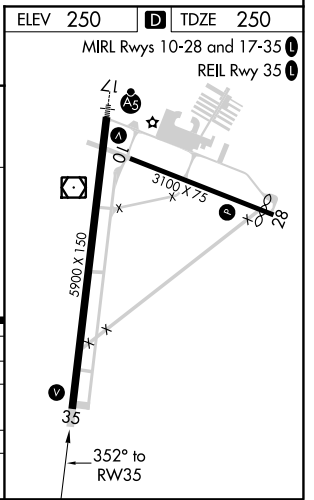

WAAS CH 69517 W35A	APP CRS 352°	Rwy Idg TDZE 250 Apt Elev 250	5900 250 250
--	------------------------	---	---

RNAV (GPS) RWY 35

CORVALLIS MUNI (CVO)

RNP APCH - GPS.

MISSED APPROACH: Climb to 1000 then climbing right turn to 4000 direct DERAY and hold, continue climb-in-hold to 4000.

AWOS-3PT 135.775	CASCADE APP CON * 127.5 348.7	UNICOM 123.075 (CTAF) 0
----------------------------	---	-----------------------------------

CATEGORY	A	B	C	D
LPV DA		500- ³ / ₄	250 (300- ³ / ₄)	
LNAV/VNAV DA		551- ⁷ / ₈	301 (400- ⁷ / ₈)	
LNAV MDA	640-1	390 (400-1)	640-1 ¹ / ₈	390 (400-1 ¹ / ₈)
C CIRCLING	720-1 470 (500-1)	740-1 490 (500-1)	920-1 ³ / ₄ 670 (700-1 ³ / ₄)	1080-2 ³ / ₄ 830 (900-2 ³ / ₄)