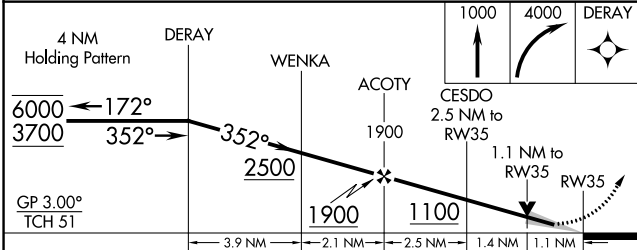

WAAS CH 69517 W35A	APP CRS 352°	Rwy Idg TDZE 250 Apt Elev 250	5900 250 250
--	------------------------	---	---

RNAV (GPS) RWY 35

CORVALLIS MUNI (CVO)

RNP APCH - GPS.

MISSED APPROACH: Climb to 1000 then climbing right turn to 4000 direct DERAY and hold, continue climb-in-hold to 4000.

AWOS-3PT 135.775	CASCADE APP CON * 127.5 348.7	UNICOM 123.075 (CTAF) 0
----------------------------	---	-----------------------------------

CATEGORY	A	B	C	D
LPV DA		500- ³ / ₄	250 (300- ³ / ₄)	
LNAV/VNAV DA		551- ⁷ / ₈	301 (400- ⁷ / ₈)	
LNAV MDA	640-1	390 (400-1)	640-1 ¹ / ₈	390 (400-1 ¹ / ₈)
C CIRCLING	720-1 470 (500-1)	740-1 490 (500-1)	920-1 ³ / ₄ 670 (700-1 ³ / ₄)	1080-2 ³ / ₄ 830 (900-2 ³ / ₄)