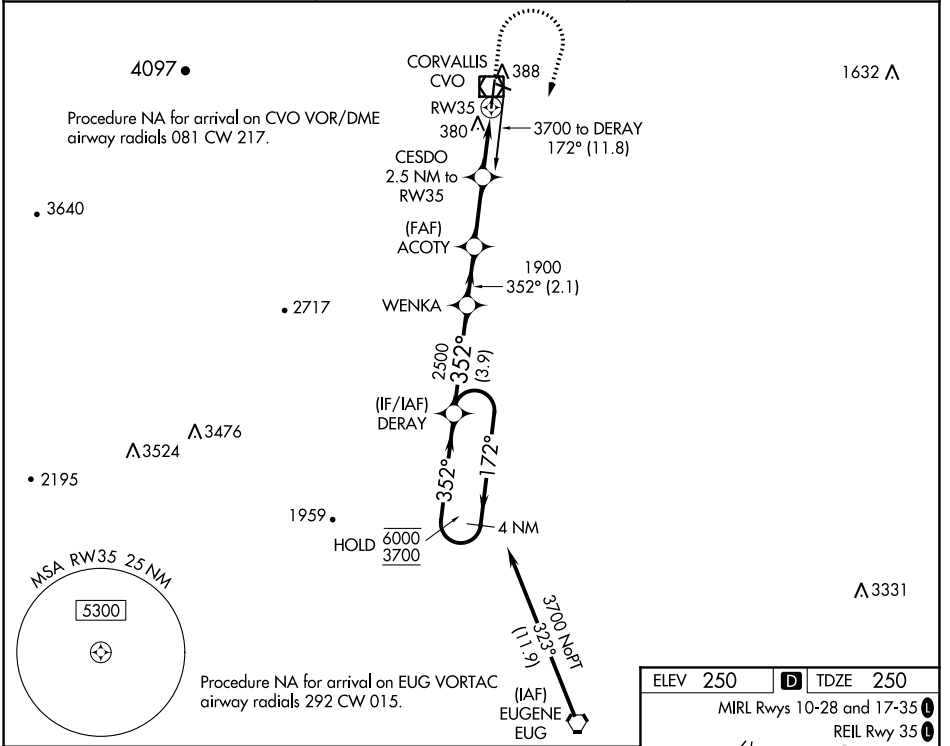

WAAS CH 69517 W35A	APP CRS 352°	Rwy Idg TDZE 250 Apt Elev 250	5900 250 250
--	------------------------	---	---

RNAV (GPS) RWY 35

CORVALLIS MUNI (CVO)

RNP APCH - GPS.

MISSED APPROACH: Climb to 1000 then climbing right turn to 4000 direct DERAY and hold, continue climb-in-hold to 4000.

AWOS-3PT 135.775	CASCADE APP CON * 127.5 348.7	UNICOM 123.075 (CTAF) 0
----------------------------	---	-----------------------------------

CATEGORY	A	B	C	D
LPV DA		500- ³ / ₄	250 (300- ³ / ₄)	
LNAV/VNAV DA		551- ⁷ / ₈	301 (400- ⁷ / ₈)	
LNAV MDA	640-1	390 (400-1)	640-1 ¹ / ₈	390 (400-1 ¹ / ₈)
C CIRCLING	720-1 470 (500-1)	740-1 490 (500-1)	920-1 ³ / ₄ 670 (700-1 ³ / ₄)	1080-2 ³ / ₄ 830 (900-2 ³ / ₄)

NW-1, 11 AUG 2022 to 08 SEP 2022

NW-1, 11 AUG 2022 to 08 SEP 2022