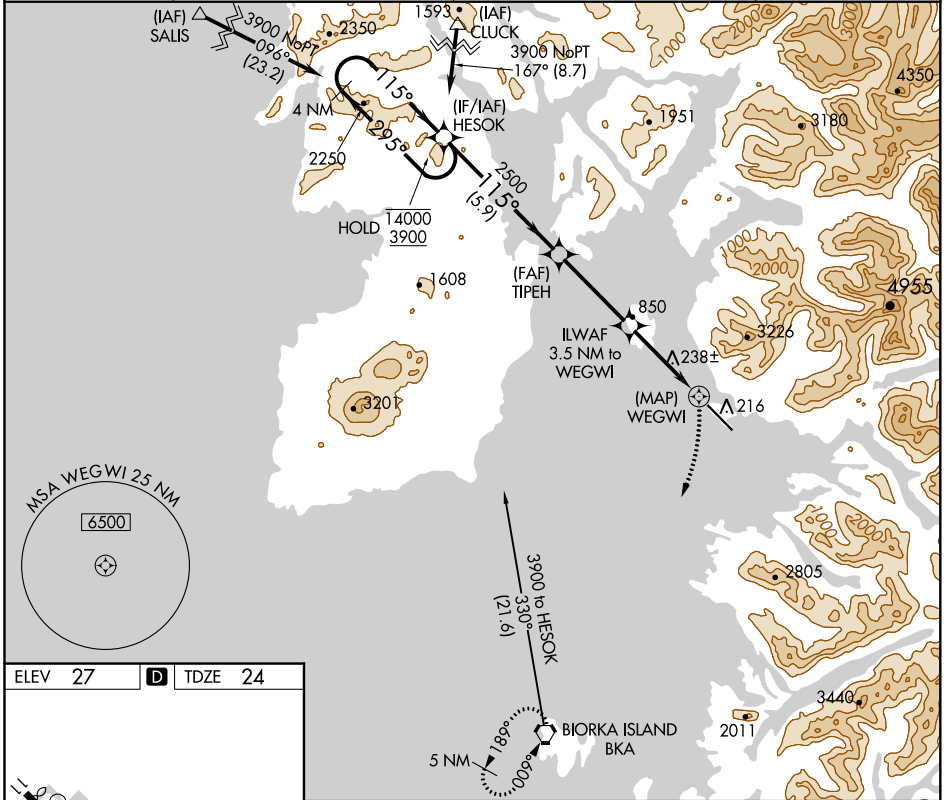

WAAS CH 56632	APP CRS 115°	Rwy Idg TDZE 6500 24	Apt Elev 27
-------------------------	------------------------	--	-----------------------

RNAV (GPS) RWY 11

SITKA ROCKY GUTIERREZ (SIT)(PASI)

RNP APCH.
 ▼ When local altimeter setting not received, procedure NA.
 ▲ Circling NA northeast of Rwy 11-29.

MISSED APPROACH: Climbing right turn to 5000 direct BKA VORTAC and hold, continue climb-in-hold to 5000.

AFIS 135.9	ANCHORAGE CENTER 126.1 335.5	SITKA RADIO 123.6 (CTAF) 122.2	UNICOM 122.95
----------------------	--	--	-------------------------

AK, 14 JUL 2022 to 08 SEP 2022

AK, 14 JUL 2022 to 08 SEP 2022